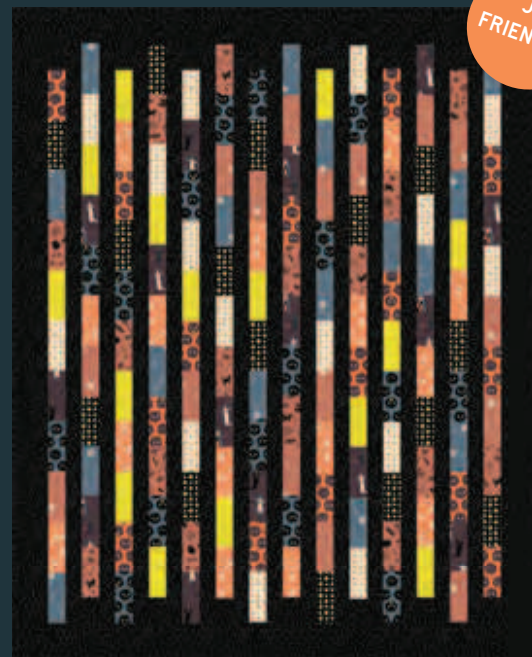

PAD 017
60" x 60"

72" x 72"

LSM 105 Love Sew Modern | Bear Crossing

69" x 69"

Patch And Dot
Five And Dime

BNB 2325
50½" x 62½"

Branch and Bloom
Cabin City

FREE PATTERN!
62" x 77"