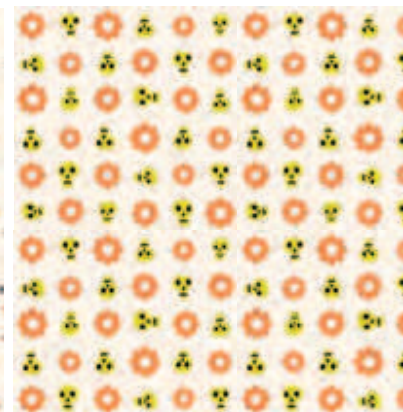

JULY 2024 DELIVERY

25 premium 100% Ruby Star Cotton prints
ALL PRINTS SHOWN AT 30% SCALE

ASSORTMENTS & PRECUTS

- ASSTRS5135 (15, 10)
- RS5135 (FQ, JR, LC, MC, PP)

COORDINATES & COMPLEMENTS