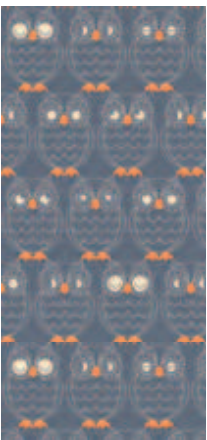

ASSORTMENTS & PRECUTS

- ASSTRS5135 (15, 10)
- RS5135 (FQ, JR, LC, MC, PP)

COORDINATES & COMPLEMENTS

RS5137 11G
SCAREDY CATS | NATURAL

RS5140 11
HOOS THERE | CREME BRULEE

RS5139 12G
HEY BOO | CRÈME BRULEE

RS5140 12
HOOS THERE | GHOSTLY

RS5136 12
WISE MOONS | GHOSTLY

RS5135 15
CURIOS | GHOSTLY

RS5139 14G
HEY BOO | GHOSTLY

RS5137 13G
SCAREDY CATS | GHOSTLY

R5140 15
HOOS THERE | BLACK

RS5136 15
WISE MOONS | BLACK

RS5142 16
MINI STARRY | BLACK