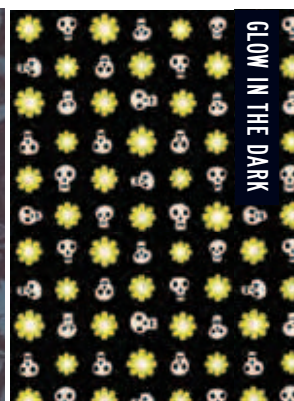

RS5135 14
CURIOS | S'MORES

RS5141 12G
LOVES ME NOT | CAVIAR

RS5139 15G
HEY BOO | CAVIAR

RS5138 15
CREEPY DAMASK | CAVIAR

RS5141 14G
LOVES ME NOT | BLACK

JULY 2024 DELIVERY

25 premium 100% Ruby Star Cotton prints
ALL PRINTS SHOWN AT 30% SCALE