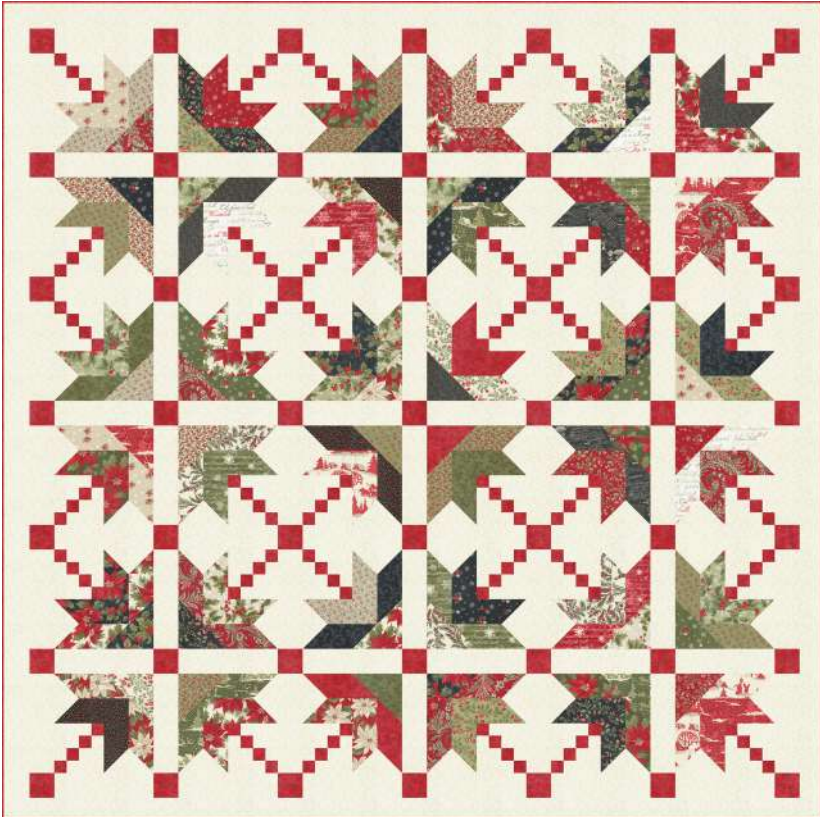

A Christmas Carol

3 Sisters

moda
FABRICS + SUPPLIES®

Bessie

Branch & Blume • 66" x 66"

BNB 2316

Retail

Swift

Branch & Blume • 64" x 80"

BNB 2320

Retail

Yardage Requirements

1 Quilt

10 Quilts

44350LC

Blocks