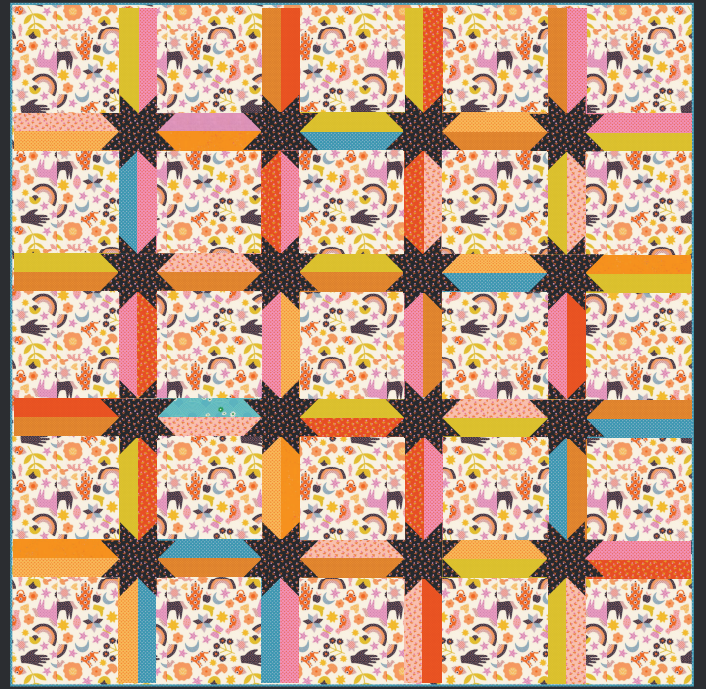

PHM 20 Penelope Handmade | Edna

64" X 64"