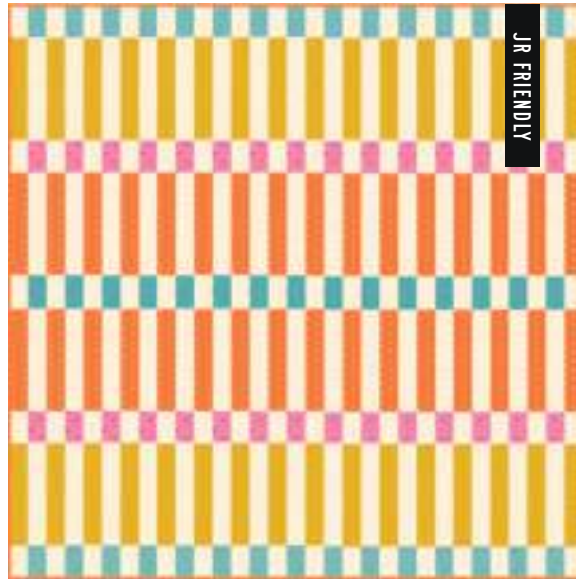

PEONY RS5027 67M

SUNSHINE RS5027 71M

CLEMENTINE RS5027 100M

EVERGREEN RS0005 53M

TURQUOISE RS5027 72M

TURQUOISE RS0005 39

PHM 18
70" X 70"

Penelope Handmade
Archie