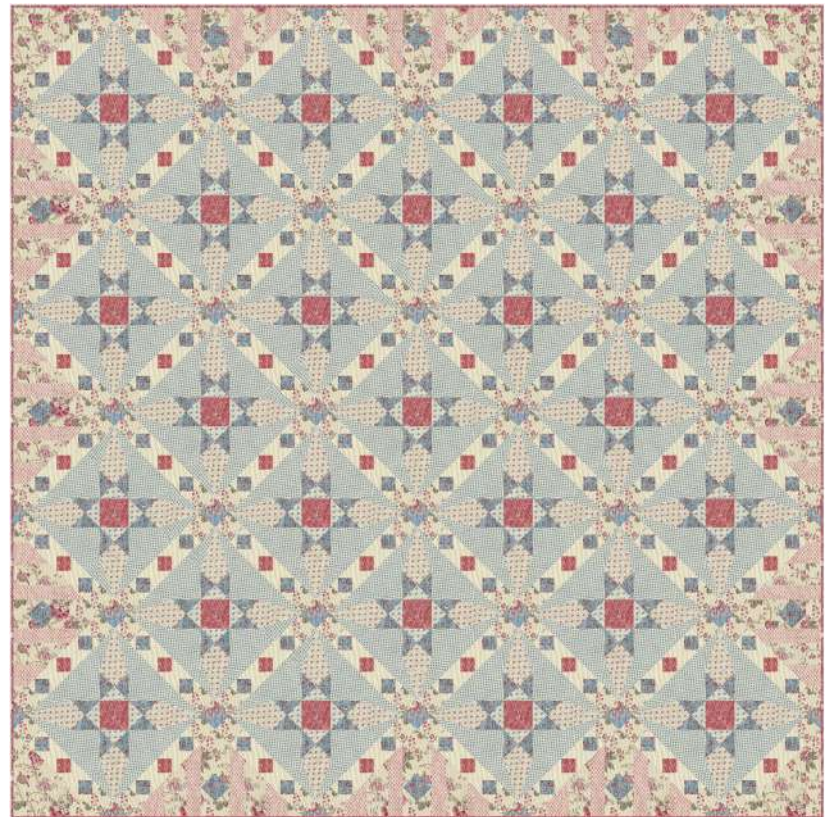

Antoinette

French General

moda
FABRICS + SUPPLIES®

The Queen's Grove

French General • 60" x 75"

FG A002

Retail

Colorway #3

Versaille Trellis

French General • 80" x 80"

FG A003

Retail

Yardage Requirements

1 Quilt

10 Quilts

Yardage Requirements	1 Quilt	10 Quilts
 13958 15 7 52106 75729 5	Flower Blocks-Red 1 panel	10 panels
 13956 17 7 52106 75722 6	Buds-Red & Binding 1 3/4 yds	17 1/2 yds
 13950 11 7 52106 75702 8	Toile-Red/Cream 1/2 yd	5 yds
 13951 11 7 52106 75706 6	Main Floral-Cream 1/4 yd	2 1/2 yds
 13957 11 7 52106 75724 0	Flowers-Red/Cream 1/4 yd	2 1/2 yds
 13955 11 7 52106 75718 9	Tulips-Red/Cream 2/3 yd	6 2/3 yds
 13951 15 7 52106 75710 3	Main Floral-Red 3/4 yd	7 1/2 yds
 13529 21 7 52106 93403 0	Solid-Cream 1/2 yd	5 yds
 13950 11 7 52106 75702 8	Back 4 yds	40 yds