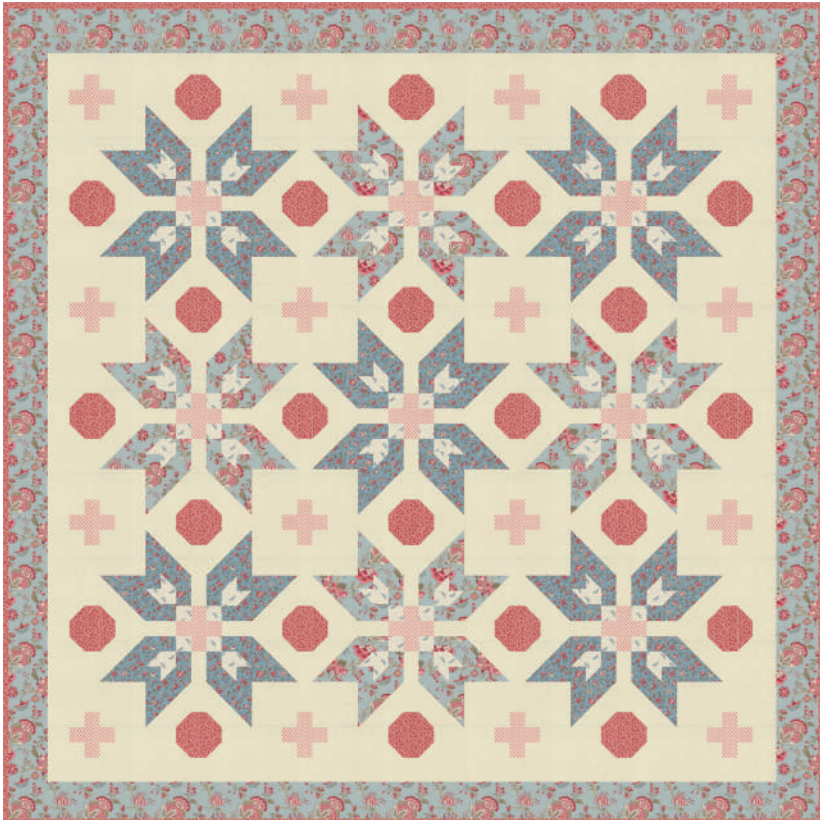

45 yds

Antoinette

French
General

moda
FABRICS + SUPPLIES®

Stitched Stars

Branch & Blume • 80 1/2" x 80 1/2"

BNB 2318

Retail