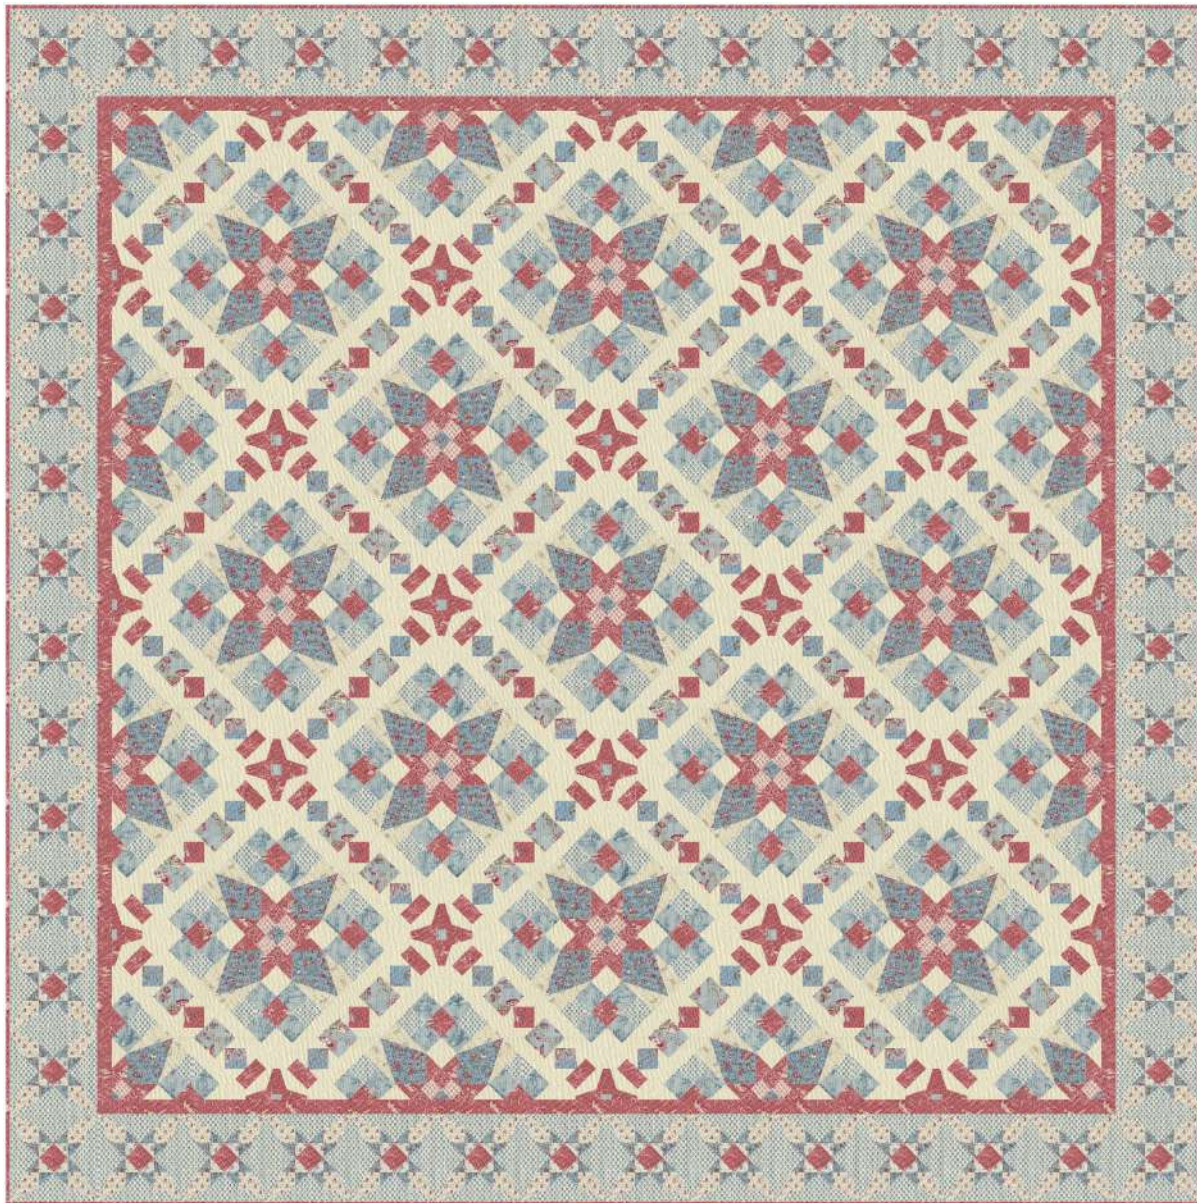

Antoinette

French
General

moda
FABRICS + SUPPLIES®

Petit Trianon

French General • 70" x 70"

FG A001

Retail

Yardage Requirements