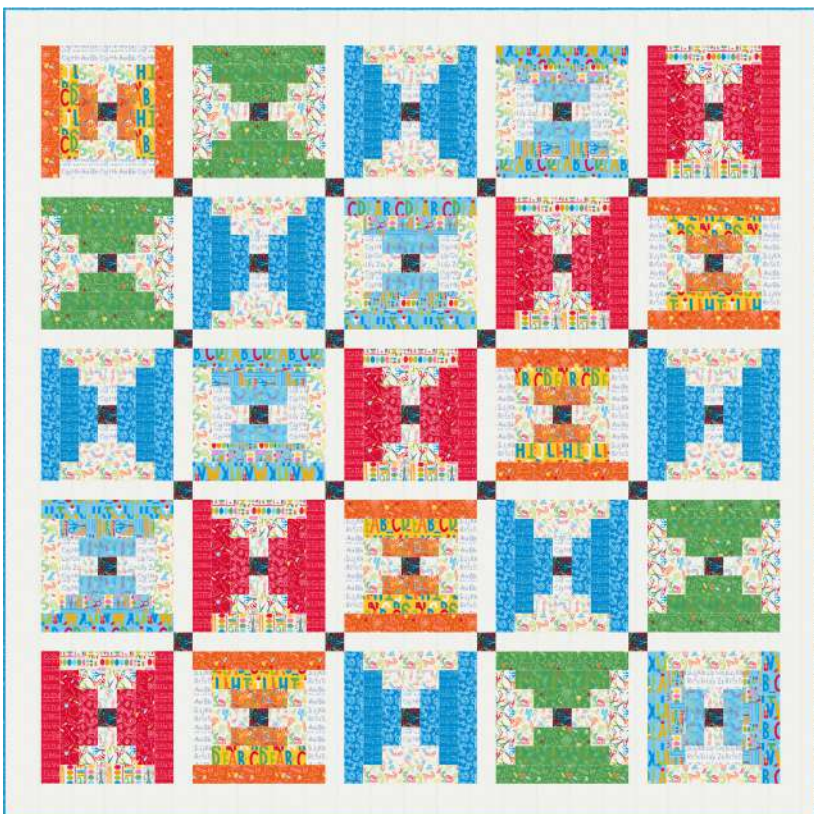

BACK TO SCHOOL

STACY IEST HSU

Step Up

Stacy Iest Hsu • 86" x 86"

SIH 097

Retail

Yardage Requirements

1 Quilt

10 Quilts

	20893 15 7 52106 78281 5	Blocks 2/3 yd	7 1/2 yds
	20895 15 7 52106 78289 1	Blocks 1/3 yd	3 3/4 yds
	20896 16 7 52106 78293 8	Blocks 1/4 yd	2 1/2 yds
	20891 16 7 52106 78273 0	Blocks 1/3 yd	3 3/4 yds
	20890 16 7 52106 78270 9	Blocks 1/2 yd	5 yds
	20891 11 7 52106 78272 3	Blocks 1/3 yd	3 3/4 yds
	20896 21 7 52106 78296 9	Blocks 2 3/4 yds	27 1/2 yds
	20895 14 7 52106 78288 4	Blocks 1/2 yd	5 yds
	20892 14 7 52106 78276 1	Blocks 1/3 yd	3 3/4 yds
	20893 14 7 52106 78280 8	Blocks 1/4 yd	2 1/2 yds
	20895 15 7 52106 78289 1	Binding 2/3 yd	7 yds
	20891 11 7 52106 78272 3	Backing 8 yds	80 yds

Yardage Requirements

1 Quilt

10 Quilts

	20894 19 7 52106 78285 3	Blocks 1/3 yd	3 1/3 yds
	20896 11 7 52106 78291 4	Blocks 3/8 yd	3 3/4 yds
	20894 13 7 52106 78284 6	Blocks 1/4 yd	2 1/2 yds
	20890 12 7 52106 78269 3	Blocks 1/3 yd	3 1/3 yds
	20893 11 7 52106 78279 2	Blocks 3/4 yd	7 1/2 yds
	20892 13 7 52106 78275 4	Blocks 1/2 yd	5 yds
	20895 11 7 52106 78286 0	Blocks 5/8 yd	6 1/4 yds
	20894 11 7 52106 78283 9	Blocks 3/8 yd	3 3/4 yds
	20892 17 7 52106 78277 8	Blocks 1/2 yd	5 yds
	20896 17 7 52106 78294 5	Blocks 1/4 yd	2 1/2 yds

10 Quilts

	20896 21 	Blocks 3 1/2 yds	35 yds
	20896 17 	Blocks 3/8 yd	3 3/4 yds
	20892 17 	Blocks 3/8 yd	3 3/4 yds
	20891 16 	Blocks 3/8 yd	3 3/4 yds
	20893 15 	Blocks 1/4 yd	2 1/2 yds
	20895 15 	Blocks 1/3 yd	3 1/2 yds
	20890 12 	Blocks 3/8 yd	3 3/4 yds
	20895 12 	Blocks 5/8 yd	6 1/4 yds
	20896 14 	Blocks 1/4 yd	2 1/2 yds
	20893 14 	Blocks 1/4 yd	2 1/2 yds
	20892 14 	Blocks 1/4 yd	2 1/2 yds
	20895 14 	Block 1/3 yd	3 1/2 yds
	20895 12 	Binding 5/8 yd	6 1/4 yds
	20890 11 	Backing 4 3/4 yds	47 1/2 yds