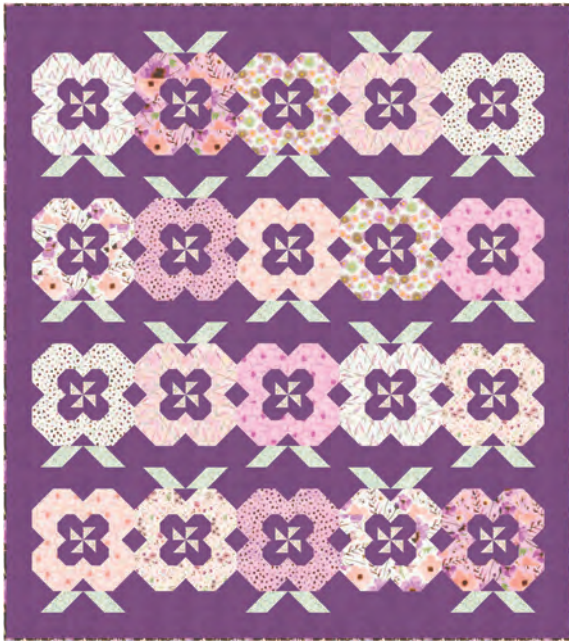

BLOOMING LOVELY

BY JANET CLARE

“BLOOM WHERE YOU ARE PLANTED”

Would you believe me if I said Blooming Lovely was inspired by a chocolate Labrador called Muffin?

Every time I see Muffin (who wears a very fetching lilac collar) in the park when we're walking our dog Wilson, I notice how lovely the lilac and chocolate brown colour combination is. So I sat down to draw with my sepia ink and lilac watercolours and started painting and playing. Before long, I had pages and pages of floral watercolour paintings to send to Moda.

Blooming Lovely is filled with fresh, pretty and painterly florals, and to say thank you for the inspiration, I painted little Muffin the dog for the selvedge!

- Janet

April 2024 Delivery

IG | @janeteclare #bloominglovelyfabric

moda FABRICS + SUPPLIES®

A

B

C

D

A) WS 68 Early Bloomers | 66" x 74"
by Wendy Sheppard

Patterns by Janet Clare

B) JC 251 Briar | 72" x 72" 6 Versions

C) JC 252 Rosy Posy | 64" x 64"

Pattern also includes size 85" x 85"

D) JC 253 Corsage | 66" x 66"

Pattern also includes size 84" x 84"

Quilt shops! Enter the Blooming Lovely bag contest for a chance to win a "drawing with your sewing machine" Zoom workshop with Janet! See janetclare.com for details.