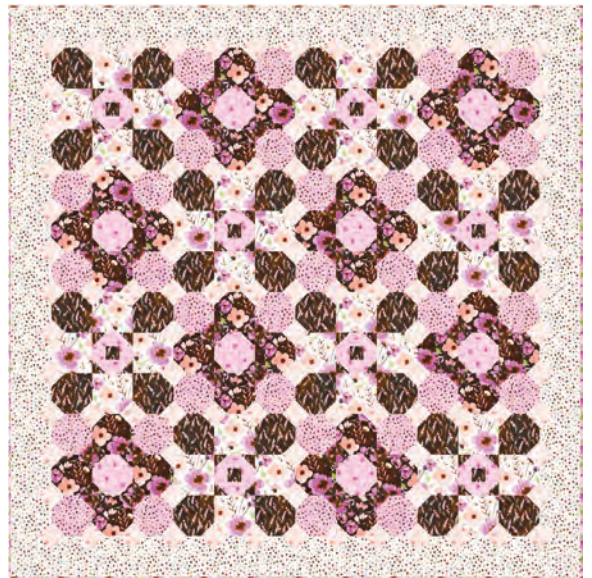

moda FABRICS + SUPPLIES®

A

B

C

D

A) WS 68 Early Bloomers | 66" x 74"
by Wendy Sheppard

Patterns by Janet Clare

B) JC 251 Briar | 72" x 72" 6 Versions

C) JC 252 Rosy Posy | 64" x 64"

Pattern also includes size 85" x 85"

D) JC 253 Corsage | 66" x 66"

Pattern also includes size 84" x 84"

Quilt shops! Enter the Blooming Lovely bag contest for a chance to win a "drawing with your sewing machine" Zoom workshop with Janet! See janetclare.com for details.

BLOOMING LOVELY BY JANET CLARE

9900 200 OFF WHITE

16971 11

16976 11

16977 11

16975 11

16974 11

16977 13