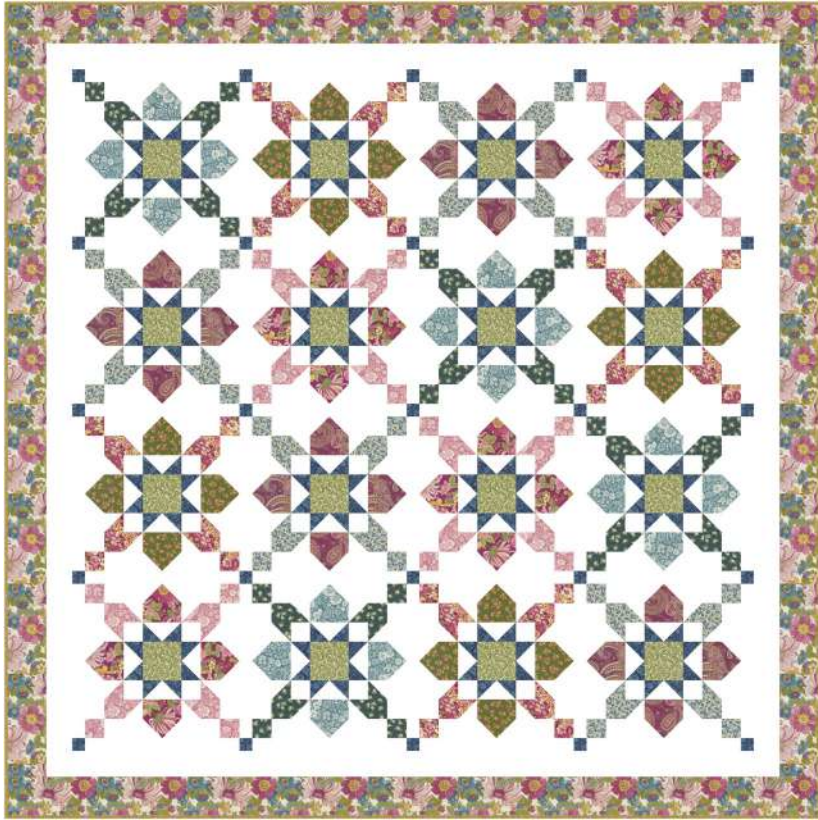

Chelsea Garden

by moda

Jubilant

Wendy Sheppard • 63" x 63"

WS 50

Retail

Yardage Requirements

	1 Quilt	10 Quilts
--	---------	-----------