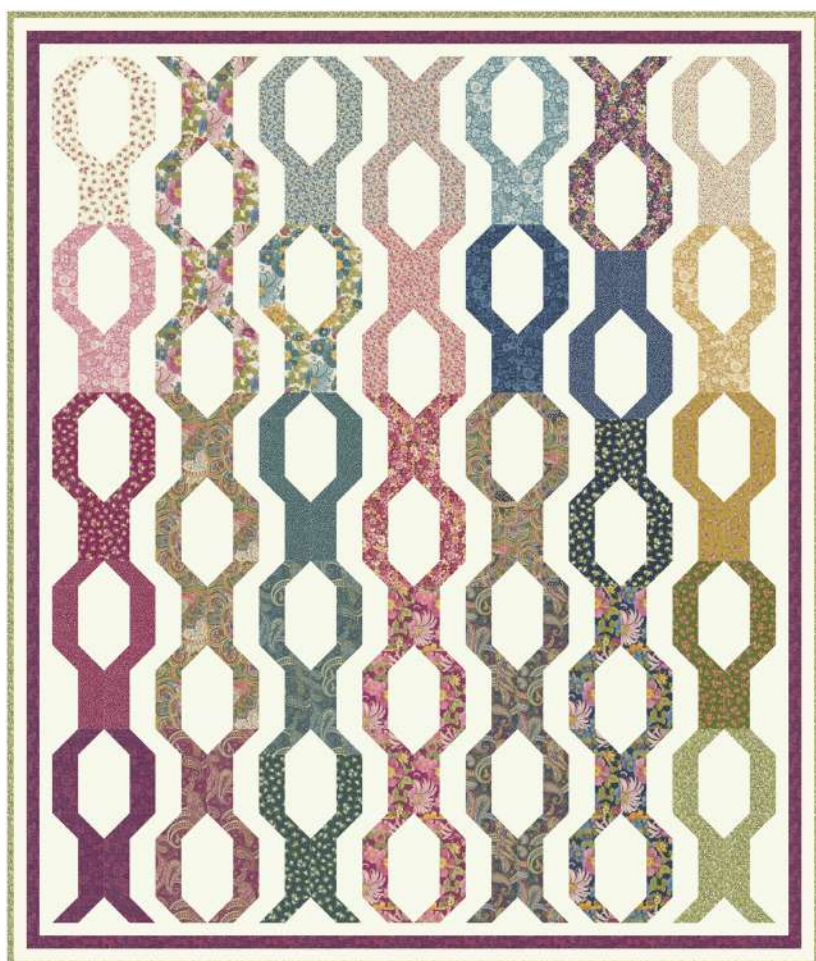

Friendship Bracelet

Coach House Designs • 62" x 73"

CHD 2319

Retail

Pieced Treasure

Designs by Lavender Lime • 60 1/2" x 70 1/2"

DLL 207

Retail

Yardage Requirements

1 Quilt

10 Quilts

33740JR

Blocks

1 Jelly Roll

10 Jelly Rolls

OR

33740LC

Blocks

1 Layer Cake

10 Layer Cakes

33745 20

Blocks & Border

1/2 yd

5 yds

	9900 200 7 52106 96726 7	Background 3 1/8 yds 31 1/4 yds
	33740 11 7 52106 76257 2	Outer border 3/4 yd 7 1/2 yds
	33745 12 7 52106 76268 8	Blocks 1/2 yd 5 yds

	33749 17 7 52106 76283 1	Blocks FQ 2 1/2 yds
	33747 13 7 52106 76276 3	Blocks FQ 2 1/2 yds
	33744 13 7 52106 76267 1	Blocks FQ 2 1/2 yds
	33749 18 7 52106 76284 8	Blocks FQ 2 1/2 yds
	33746 13 7 52106 76274 9	Blocks FQ 2 1/2 yds
	33743 17 7 52106 76265 7	Blocks FQ 2 1/2 yds
	33745 16 7 52106 76271 8	Blocks FQ 2 1/2 yds
	33740 15 7 52106 76260 2	Blocks FQ 2 1/2 yds
	33745 14 7 52106 76269 5	Blocks FQ 2 1/2 yds
	33749 20 7 52106 76285 5	Binding 5/8 yd 6 1/4 yds
	33745 16 7 52106 76271 8	Backing 4 1/8 yds 41 1/4 yds