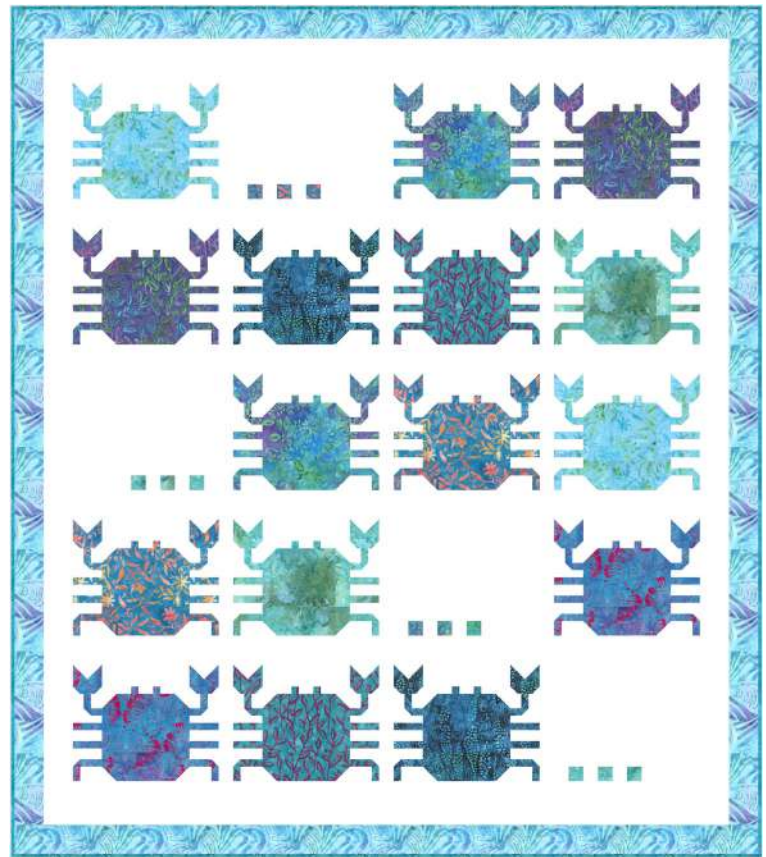

Yardage Requirements	1 Quilt	10 Quilts

BLUE COLORWAY

	4366 34 7 52106 75476 8	Blocks FQ 2 1/2 yds
	4366 36 7 52106 75478 2	Blocks FQ 2 1/2 yds
	4366 37 7 52106 75479 9	Blocks FQ 2 1/2 yds
	4366 38 7 52106 75480 5	Blocks FQ 2 1/2 yds
	4366 39 7 52106 75481 2	Blocks FQ 2 1/2 yds
	4366 40 7 52106 75482 9	Border 1/2 yd 5 yds
	4366 41 7 52106 75483 6	Blocks FQ 2 1/2 yds
	4366 43 7 52106 75485 0	Blocks FQ 2 1/2 yds
	4366 44 7 52106 75486 7	Blocks FQ 2 1/2 yds
	4366 42 7 52106 75484 3	Binding 5/8 yds 6 1/4 yds
	4366 39 7 52106 75481 2	Backing 3 1/2 yds 35 yds