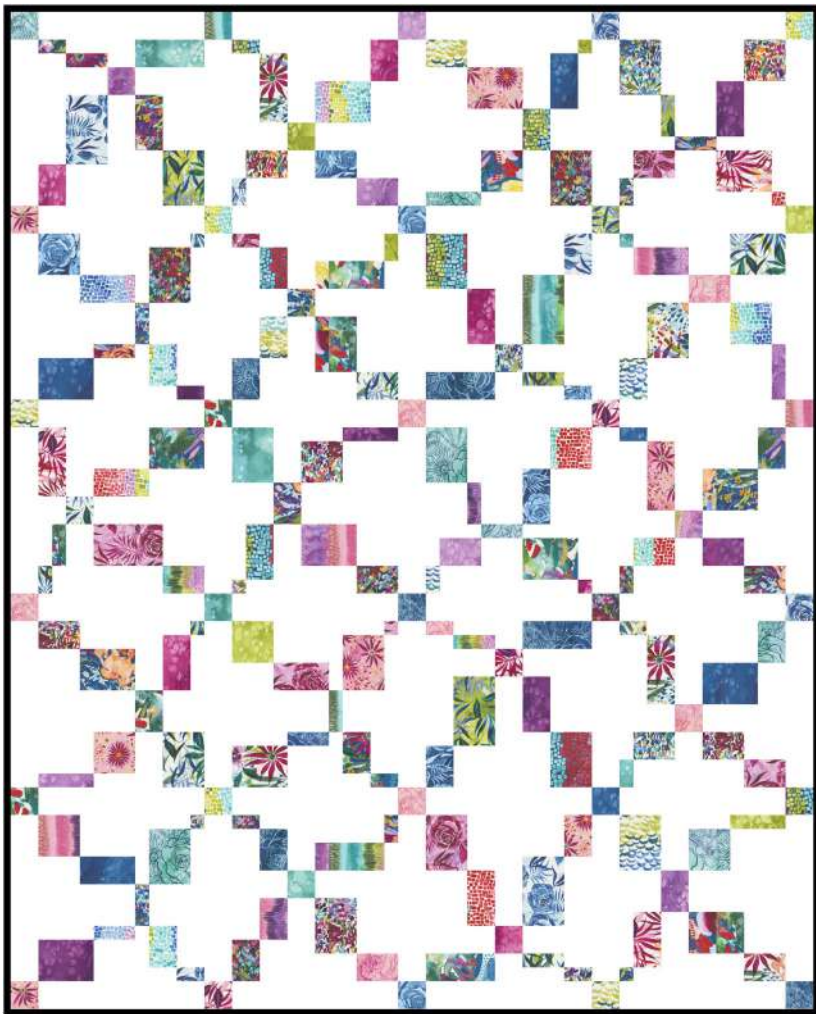

**10 Quilts**

	<b>9900 98</b> 	Background Fabric <b>2 yds</b>	20 yds
	<b>39780 11</b> 	Blocks <b>1/2 yd</b>	5 yds
	<b>39780 12</b> 	Blocks <b>1/2 yd</b>	5 yds
	<b>39783 13</b> 	Blocks <b>3/8 yd</b>	3 3/4 yds
	<b>39785 11</b> 	Blocks <b>1/4 yd</b>	2 1/2 yds
	<b>39783 16</b> 	Blocks <b>1/2 yd</b>	5 yds
	<b>39788 11</b> 	Blocks <b>1/2 yd</b>	2 1/2 yds
	<b>39791 11</b> 	Blocks <b>3/8 yd</b>	3 3/4 yds
	<b>8433 83</b> 	Blocks <b>1/2 yd</b>	5 yds
	<b>8433 94</b> 	Blocks & Binding <b>7/8 yd</b>	8 3/4 yds
	<b>39787 13</b> 	Blocks <b>1/4 yd</b>	2 1/2 yds
	<b>39785 11</b> 	Backing <b>3 1/2 yds</b>	35 yds
	<b>108015 11</b> 	Alternate Backing <b>1 3/4 yds</b>	17 1/2 yds

\*or 1 1/4 yds assorted prints

**Yardage Requirements**    **1 Quilt**    10 Quilts

	<b>39780PP</b> 	Blocks <b>1 Charm Pack*</b> 10 Charm Packs
	<b>9900 98</b> 	Background Fabric <b>3/4 yds</b> 7 1/2 yds
	<b>8433 84</b> 	Accent Blocks <b>1/4 yds</b> 2 1/2 yds
	<b>39784 11</b> 	Blocks <b>3/8 yds</b> 3 1/4 yds
	<b>8433 84</b> 	Binding <b>3/8 yds</b> 3 1/4 yds
	<b>8433 84</b> 	Backing <b>1 yd</b> 10 yds

\*or 1/2 yd assorted prints

Coming Up **ROSES**  
CREATE JOY PROJECT

**Dizzy Days Irish Chain**

Happy Quilting • 58" x 72"

HQ 104

Retail

**Yardage Requirements**

**1 Quilt**

10 Quilts

**39780LC**

Blocks

**1 LC**

10 LCs

**9900 98**

Background

**3 yds**