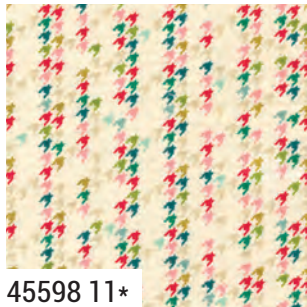

9900 281 EGGSHELL

9900 34 AQUA

9900 110 DARK TEAL

Bella Solid Coordinates