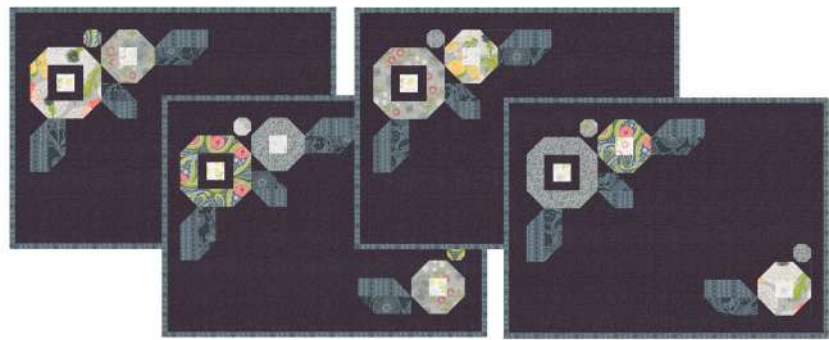

Dandi Duo

ROBIN PICKENS

Posies Table Runner & 4 Placemats

Robin Pickens • 42 1/2" x 14 1/2" & 18 1/2" x 13 1/2"

RPQP PTRPM154 Retail

Fat Eighth Version on Dark Gray

Charm Pack Version on Ruby

Yardage Requirements	1 Quilt	10 Quilts
----------------------	---------	-----------