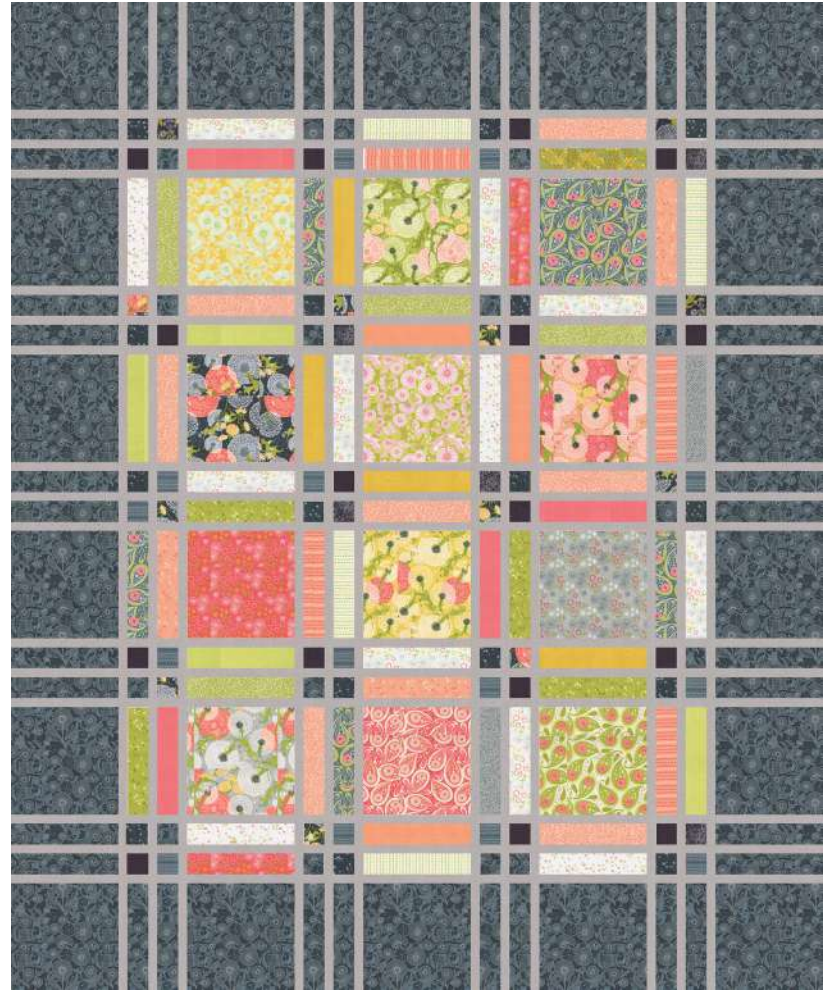

- 
48750PP

 Blocks
1 Charm Pack 10 Charm Packs
- 
48626 85

 Blocks and Bkgd
3/4 yd 7 1/2 yds
- 
48626 117

 Blocks and Bkgd
2/3 yd 6 2/3 yds
- 
48626 150

 Blocks and Bkgd
1/2 yd 5 yds
- OR

48752 16

 Quilt Backing
1 1/4 yds 12 1/2 yds
- 
48626 85

 Binding
1/3 yd 3 1/2 yds
- OR

QB2 4802 THATCHED
48626 85

 Thatched Bias Binding on roll
4 yd strip

4 Charm Packs can be used instead of a Layer Cake

Dandi Duo

ROBIN  PICKENS

moda
FABRICS + SUPPLIES®

Fringe

Robin Pickens • 68 1/2" x 83 1/2"

RPQP F111

Retail

Yellow Version

Gray Version

Yardage Requirements	1 Quilt	10 Quilts
----------------------	---------	-----------

	48750LC 	Blocks 1 Layer Cake 10 yds
	48751 12 	Background 2 yds 20 yds
	48626 150 	Sashing 2 yds 20 yds
	48750 13 	Quilt Backing 5 1/8 yds 51 1/4 yds
OR		
	11174 150 	108" Quilt Back 2 5/8 yds 26 3/4 yds
	48755 11 	Binding 2/3 yds 6 3/4 yds