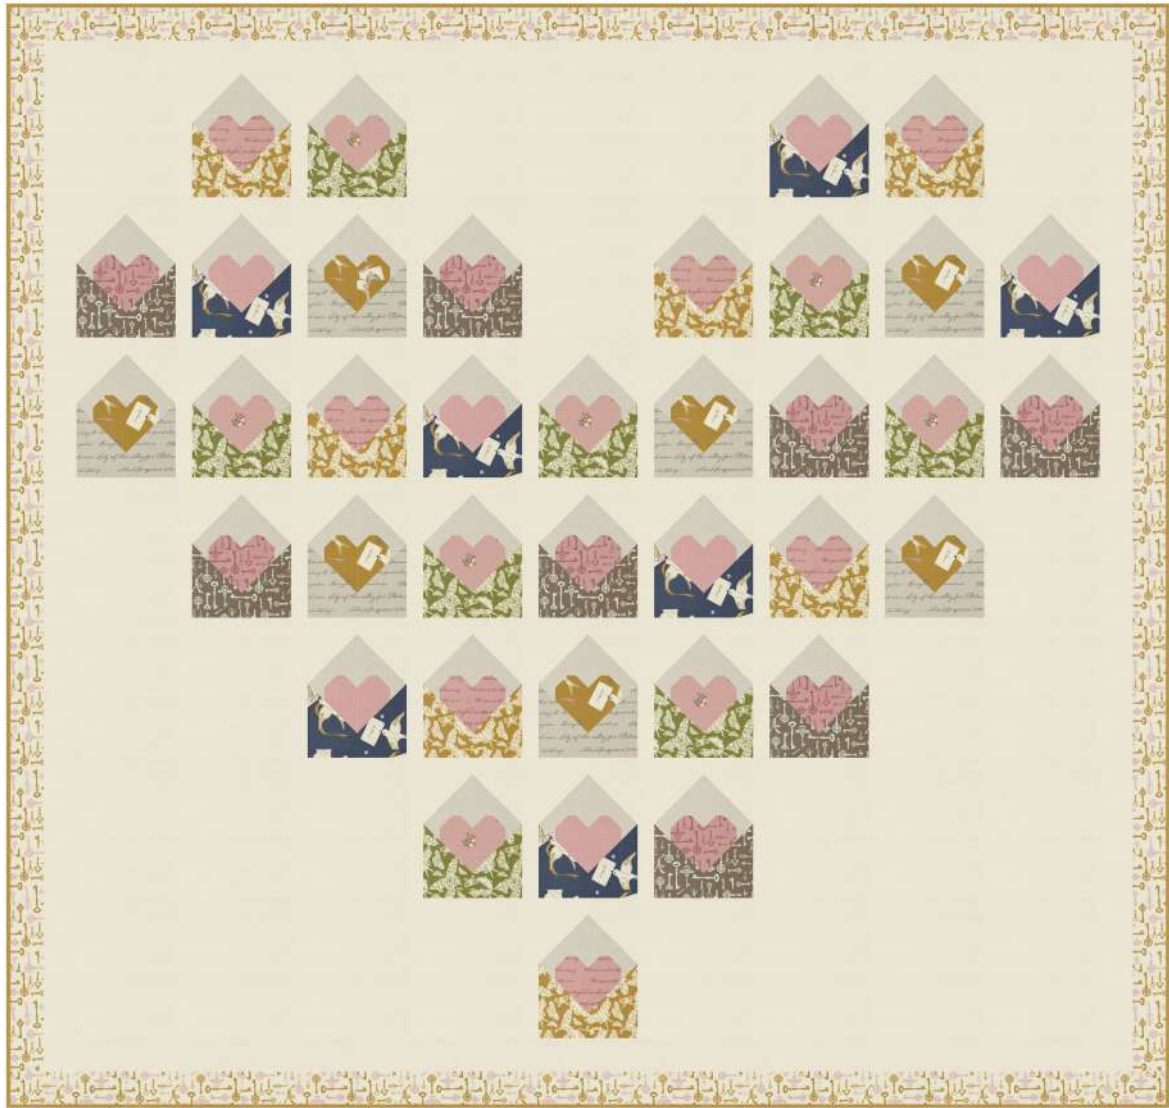

Pen Pals

Wendy Sheppard • 70" x 67"

WS 55	Retail	 7 89993 18955 7
KIT43170	Retail	 7 52106 79473 3

Yardage Requirements	1 Quilt	10 Quilts
 43176 21 	Background 3 1/2 yds	35 yds
 43176 12 	Blocks 1 1/4 yds	12 1/2 yds
 43173 11 	Outer border 5/8 yd	6 1/4 yds
 43172 31 	Blocks 3/8 yd	3 3/4 yds
 43172 15 	Blocks 3/8 yd	3 3/4 yds
 43173 13 	Blocks 3/8 yd	3 3/4 yds
 43171 17 	Blocks 3/8 yd	3 3/4 yds
 43174 12 	Blocks 3/8 yd	3 3/4 yds