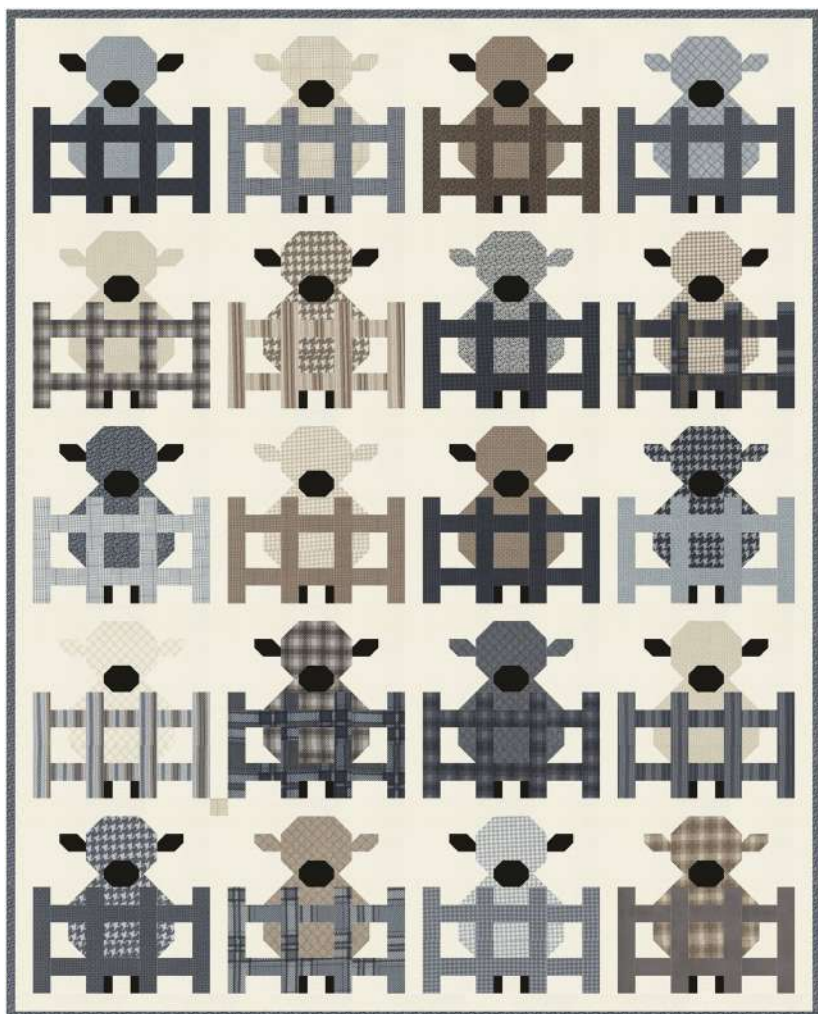

3 3/4 yds

37 1/2 yds

FARMHOUSE FLANNELS III

By: Primitive Gatherings

Woolie Lambs

Coach House Designs • 45" x 56"

CHD 2338

Retail