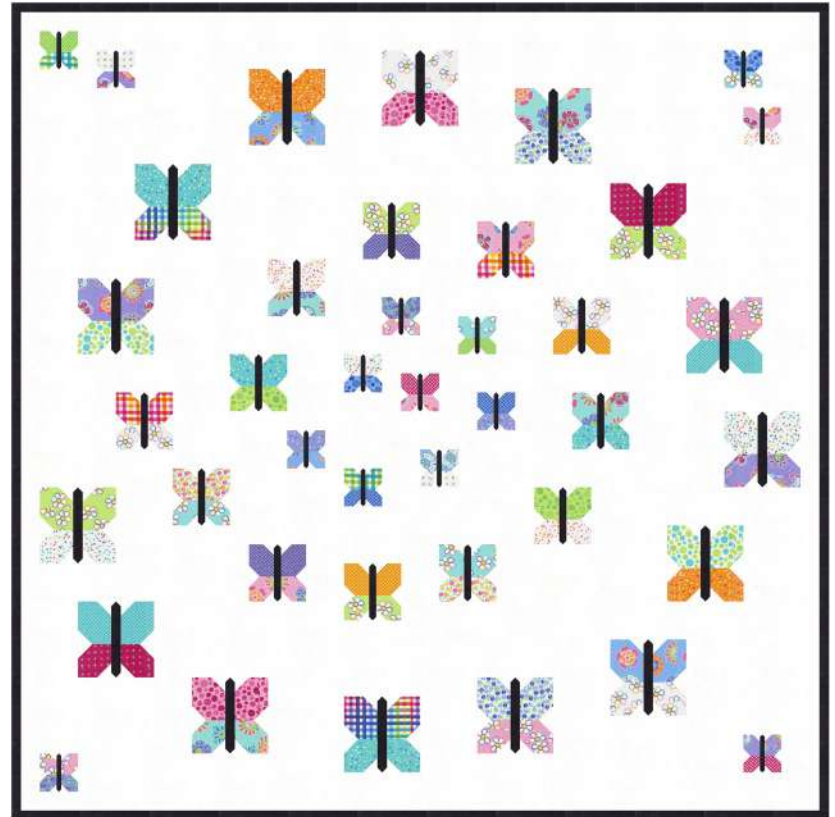

Butterfly Whirl

Happy Quilting • 84" x 84"

HQ 137

Retail

Yardage Requirements

1 Quilt	10 Quilts

22470LC

Blocks	
1 LC	10 LCs

30150 165

Accent	
3/8 yd	3 3/4 yds

22474 31

Background	
6 1/4 yds	62 1/2 yds

22470 12

Backing	
6 yds	60 yds

30150 165

Binding	
2/3 yd	6 2/3 yds