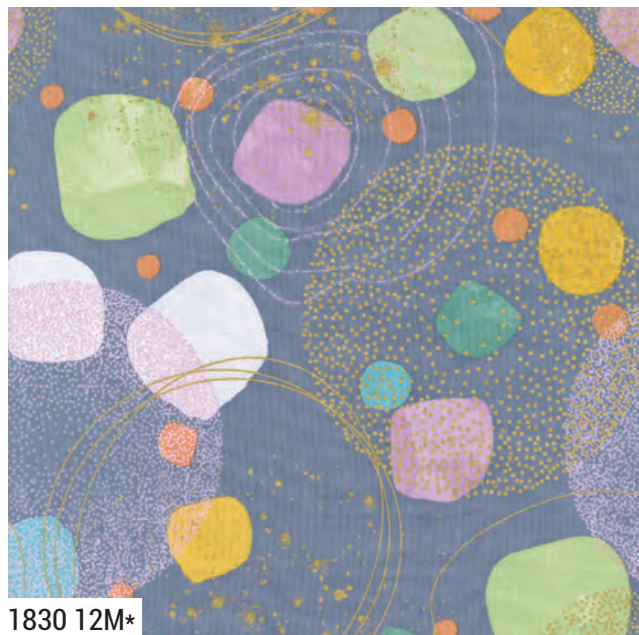

flirtation

ZEN CHIC

Stay classy and sassy

Get ready to fall head over heels with Zen Chic's delightful FLIRTATION collection! Bursting with the freshness of Spring, it boasts a lively color palette of aqua, chartreuse, teal, navy, warm yellow, and soft pink, all elegantly sprinkled with gold accents. From modern large-scale abstract shapes to versatile medium-scale prints and soothing bicolor coordinates, there's something for every quilting diva. And of course, Zen Chic's fabulous SPOTTED blender line offers perfectly matched colors for a seamless creative experience. So, darling, let FLIRTATION sweep you off your feet and inspire your next oh-so-chic quilting masterpiece!

- A) ZC DPQP Dots on Point | 64" x 64" *PP Friendly*
- B) ZC HHQP Happy Hour | 49" x 49"
- C) ZC RWQP Radiant Waves | 61" x 61"
- D) ZC FWQP Fly With Me | 81" x 81"

flirtation ZEN CHIC

1830 19M*

1834 19M*

1660 11

1833 11M*

1832 11M

1835 17M*

1832 17M*

1830 18M*

1830 12M*

1660 212

1835 11M

1833 12M

1660 213

1832 12M*

flirtation ZEN CHIC

1830

Asst. 15

Asst. 10