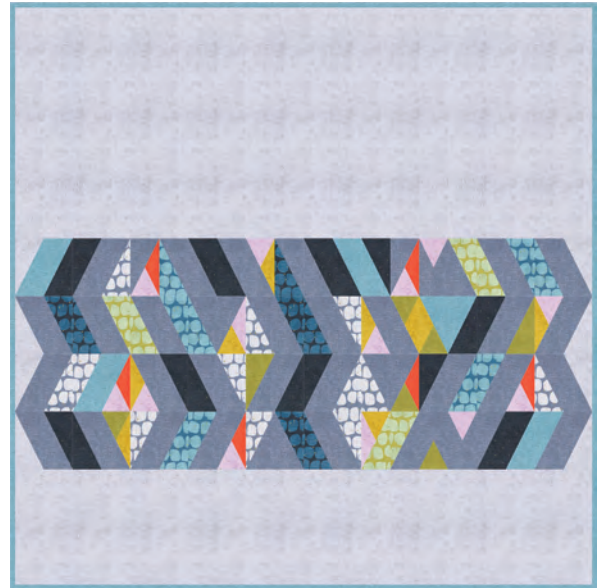

flirtation

ZEN CHIC

Stay classy and sassy

Get ready to fall head over heels with Zen Chic's delightful FLIRTATION collection! Bursting with the freshness of Spring, it boasts a lively color palette of aqua, chartreuse, teal, navy, warm yellow, and soft pink, all elegantly sprinkled with gold accents. From modern large-scale abstract shapes to versatile medium-scale prints and soothing bicolor coordinates, there's something for every quilting diva. And of course, Zen Chic's fabulous SPOTTED blender line offers perfectly matched colors for a seamless creative experience. So, darling, let FLIRTATION sweep you off your feet and inspire your next oh-so-chic quilting masterpiece!

March 2024 Delivery

IG | @zenchicmoda #flirtationfabric

moda FABRICS + SUPPLIES®

A

B

C

D

Patterns by ZenChic

- A) ZC DPQP Dots on Point | 64" x 64" *PP Friendly*
- B) ZC HHQP Happy Hour | 49" x 49"
- C) ZC RWQP Radiant Waves | 61" x 61"
- D) ZC FWQP Fly With Me | 81" x 81"

flirtation ZEN CHIC

1830 19M*

1834 19M*