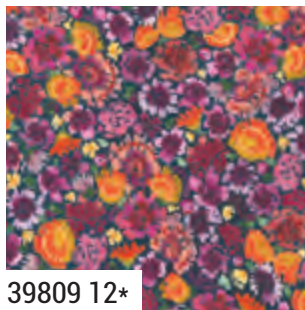

39803 12*

39809 12*