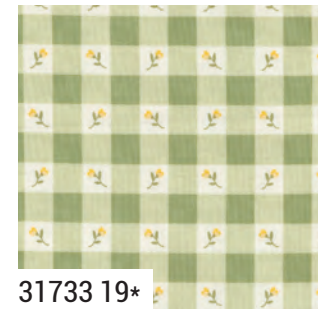

moda FABRICS + SUPPLIES® March 2024 Delivery

Bella Solid Coordinates

Flower Girl by Heather Briggs of My Sew Quilty Life

31730 11*

31731 11*

31732 11*

31734 11*

31736 21

31736 11*

31734 18

31736 18

31730 18*

31731 18*

31732 18

31733 19*

31735 19

31734 19

31737 19*

31736 19

Flower Girl

by Heather Briggs of
My Sew Quilty Life

9900 88 BUBBLE GUM

9900 78 PEACH

9900 148 SOFT YELLOW