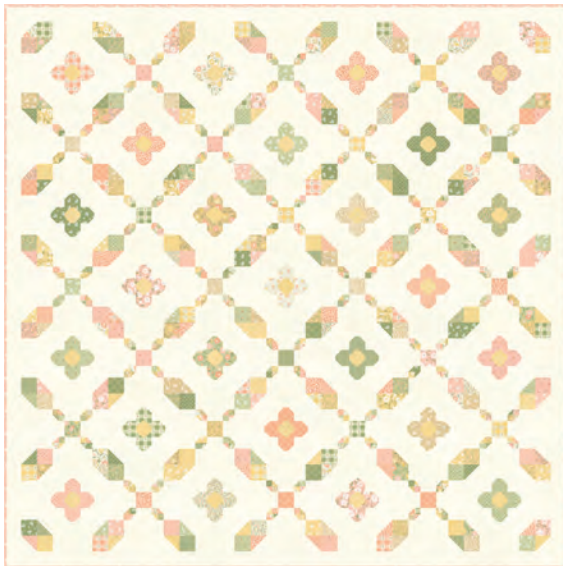

F

H

G

I

Patterns continued

F) MSQ145 Garden Gate | 71" x 71"
JR Friendly

G) FREE PATTERN Hexi Petals | 35" x 46"
Download from mysewquiltylife.com

H) FREE PATTERN Hexi Petals | 35" x 46"
Download from mysewquiltylife.com

I) SLF 2251 Spring Posy Pouch | 8" x 10"
by Sew Lux Fabric & Gifts

J) HB5040FG10 Aurifil Thread Set

J