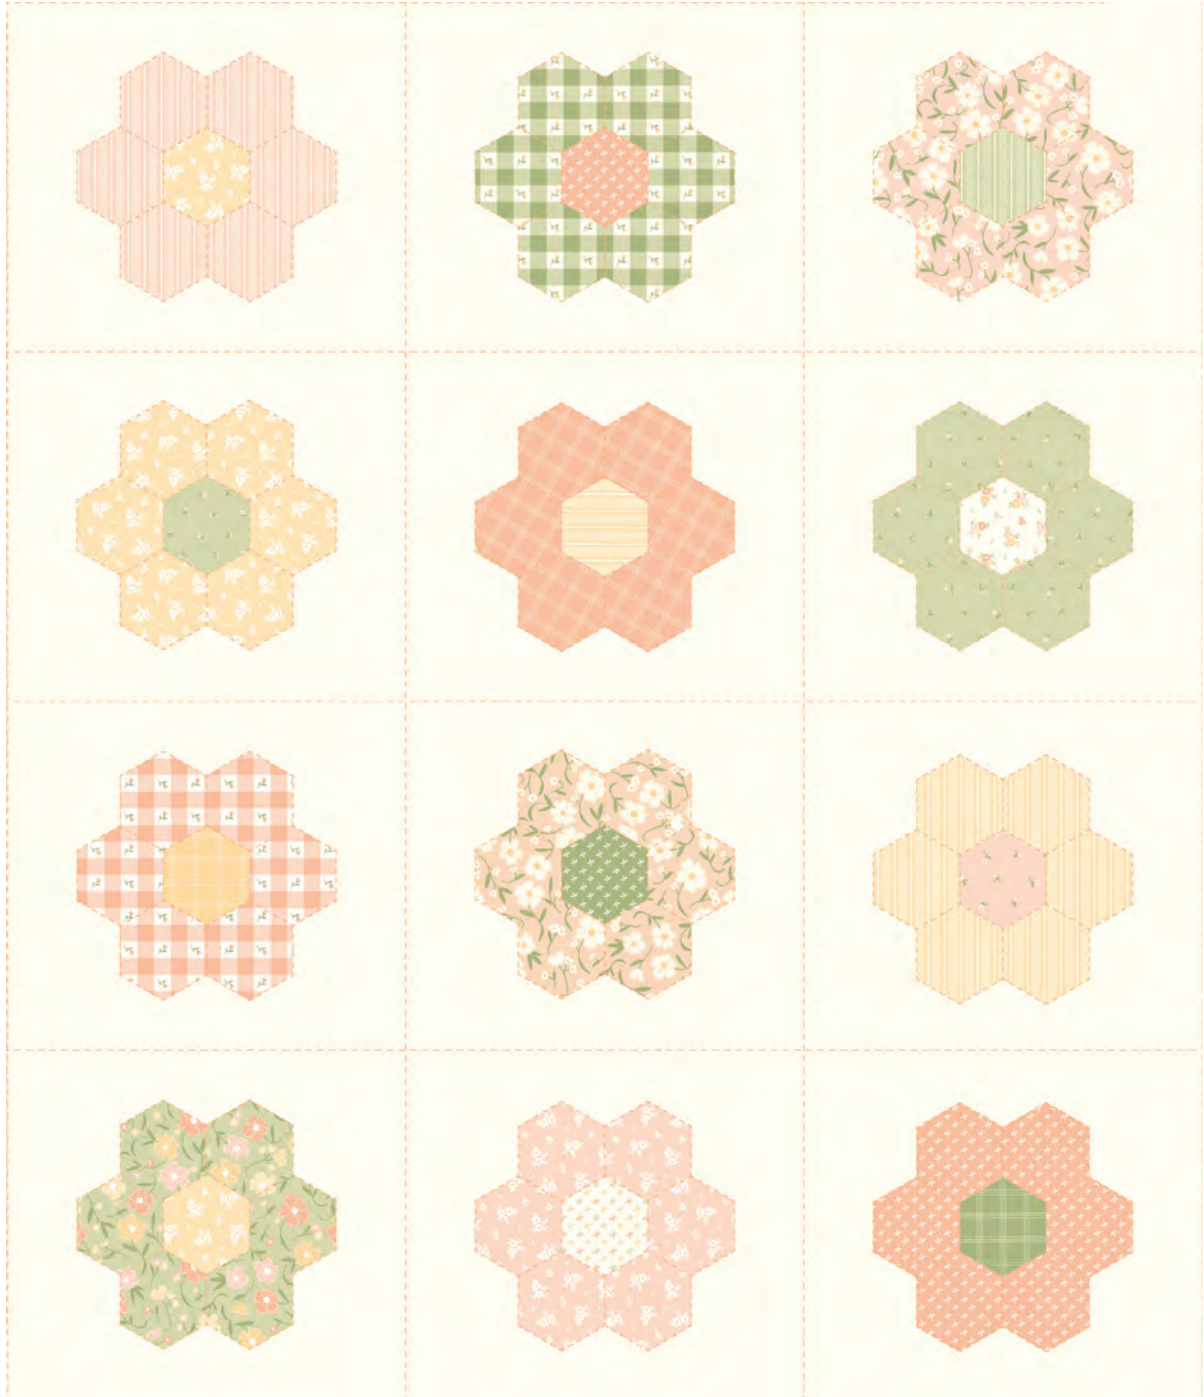

Flower Girl by Heather Briggs of *My Sew Quilty Life*

31738 11 | Panel Size: 36" x 44" | Block Sizes: 9" x 9"