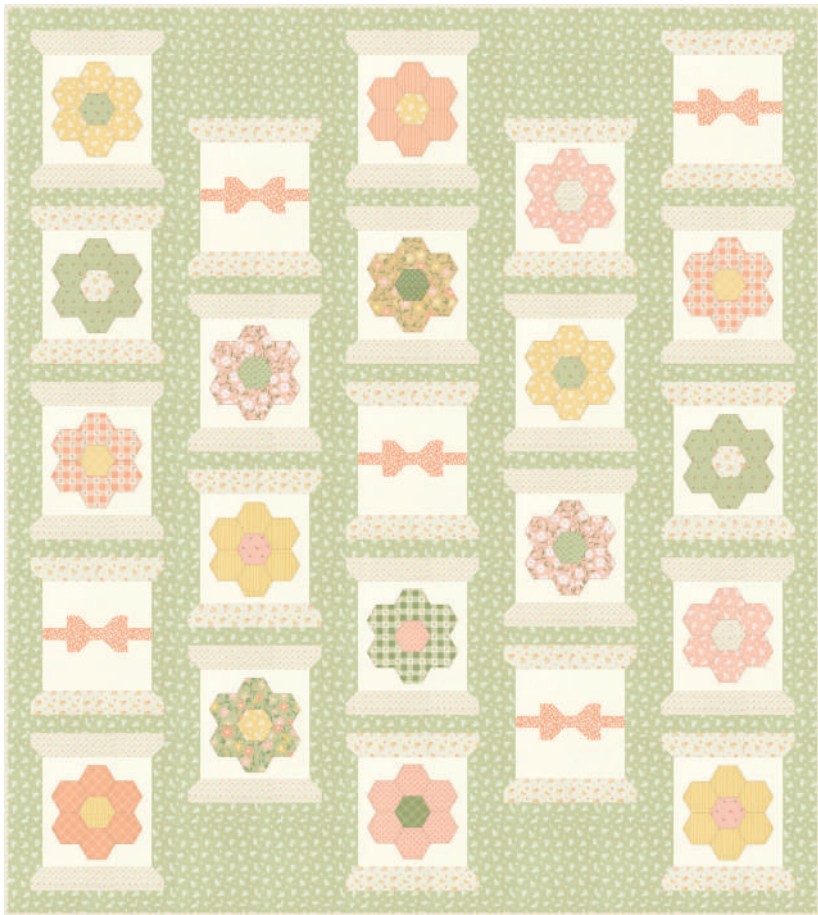

Quilt top sewn together in strips. Rounded corners. Wallhanging size included in the pattern. See fabric requirements and info below:

Vintage Stitching - Wall Hanging Size
40 1/2" x 40 1/2"

Yardage Requirements

31736 16

Posts and Binding

1/2 yd 5 yds

9900 182

Backing

1 1/2 yds 15 yds

This simple quilt uses 1 panel and charm pack. This is a free pattern for shops and will be available on mysewquiltylife.com.

Flower Girl

by Heather Briggs of *My Sew Quilty Life*

moda
FABRICS + SUPPLIES®

Sweet Spools

My Sew Quilty Life • 67 1/2" x 75 1/2"

MSQL 140

Retail

Garden Gate

My Sew Quilty Life • 71 1/2" x 71 1/2"