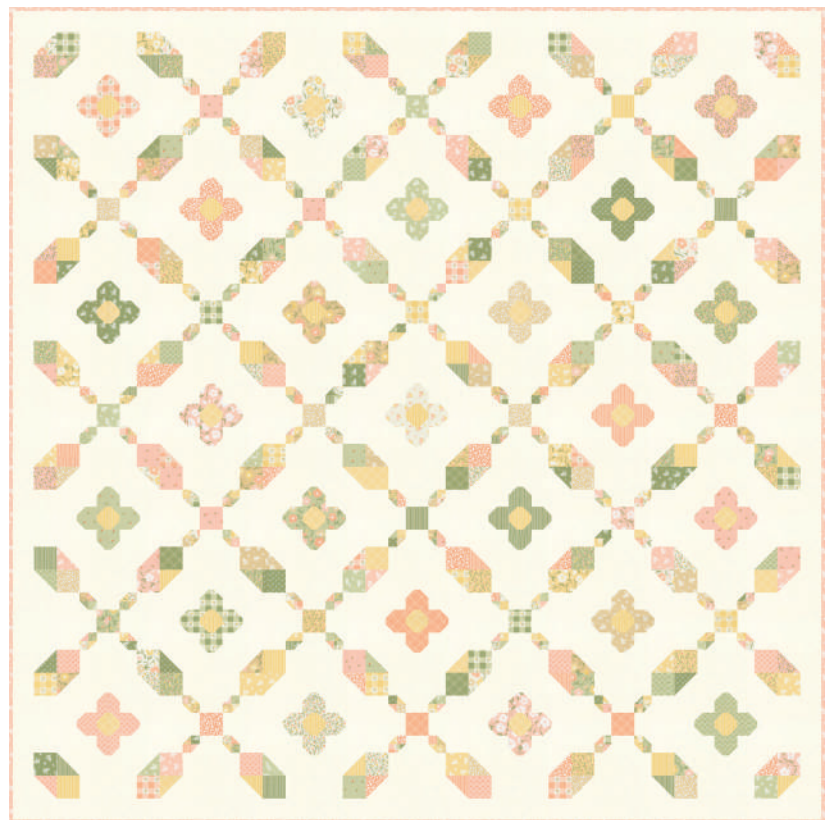

Garden Gate

My Sew Quilty Life • 71 1/2" x 71 1/2"

MSQL 145

Retail

Yardage Requirements

1 Quilt

10 Quilts

31738 11

Panel - Flower Blocks
2 Panels 20 Panels

31731 17

Bow Blocks
1/8 yd 1 1/4 yds

31734 11

12-Spool Tops/Bottoms
2/3 yd 6 2/3 yds

31734 18

Background
2 2/3 yds 26 2/3 yds

31736 11

11-Spool Tops/Bottoms
2/3 yd 6 2/3 yds

9900 182

Inside of Spools
1/2 yd 5 yds

31730 14

Backing
4 1/2 yds 45 yds

31736 11

Binding
5/8 yd 6 1/4 yds

This quilt requires two panels.

Yardage Requirements

1 Quilt

10 Quilts

31730JR

Blocks
1 Jelly Roll 10 Jelly Rolls

9900 182

Background
4 1/2 yds 45 yds

31734 11

Backing
4 1/2 yds 45 yds

31734 16

Binding
2/3 yd 6 2/3 yds