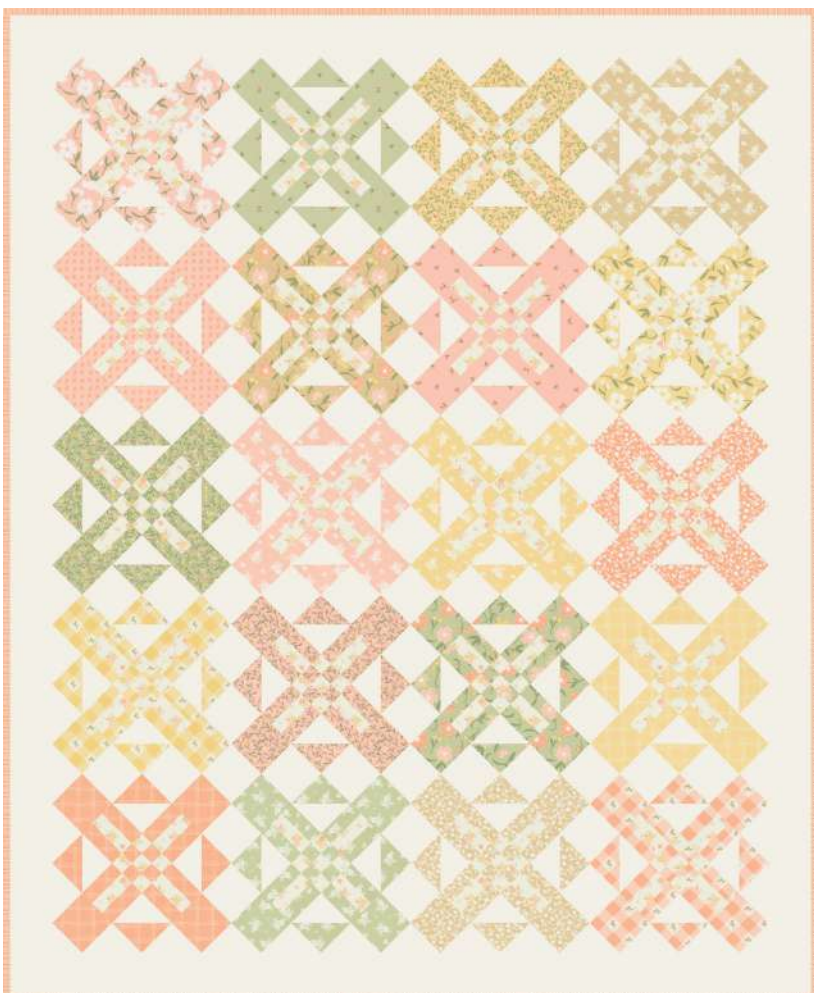

Center

F 16th 1 1/4 yd

Alpine Blooms

It's Sew Emma • 57 1/2" x 70 1/4"

ISE 253

Retail

Yardage Requirements	1 Quilt	10 Quilts
----------------------	---------	-----------

	31736 21 7 52106 77076 8	Background 2 7/8 yds #VALUE! yds
	31730 12 7 52106 77047 8	Blocks FQ 2 1/2 yds
	31730 14 7 52106 77048 5	Blocks FQ 2 1/2 yds
	31730 16 7 52106 77049 2	Blocks FQ 2 1/2 yds
	31730 18 7 52106 77050 8	Blocks FQ 2 1/2 yds
	31731 12 7 52106 77052 2	Blocks FQ 2 1/2 yds
	31731 14 7 52106 77053 9	Blocks FQ 2 1/2 yds
	31731 16 7 52106 77054 6	Blocks FQ 2 1/2 yds
	31731 17 7 52106 77055 3	Blocks FQ 2 1/2 yds