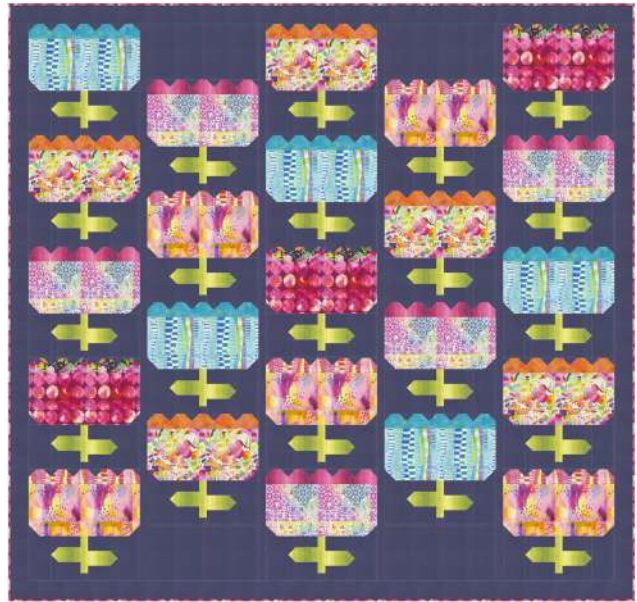

GRADIENTS AURAS

by *moda*

Introducing a new, stunning collection of colorful watercolor fabrics, **Gradients Auras**. With their vibrant hues and wild brush strokes, these fabrics are sure to make a statement. Ranging from all the shades of pink, orange, and yellow to all the shades of blue, green, and even black, the color spectrum in this collection is endless.

Light Version

Dark Version

WS 65 Lollies 84" x 80"
by Wendy Sheppard

GRADIENTS AURAS *by moda*

GRADIENTS AURAS *by moda*

33737 15

33737 16

33731 12

33737 18

33735 16

33734 15

33733 15

108" QUILT BACKS

108011 11

108011 12

108011 13

PP

JANUARY DELIVERY

•27 Prints •4 108" Quilt Backs •100% Premium Cotton
JR, LC, MC & PP include 27 skus plus two each of 33730-33734 & 33737-11.