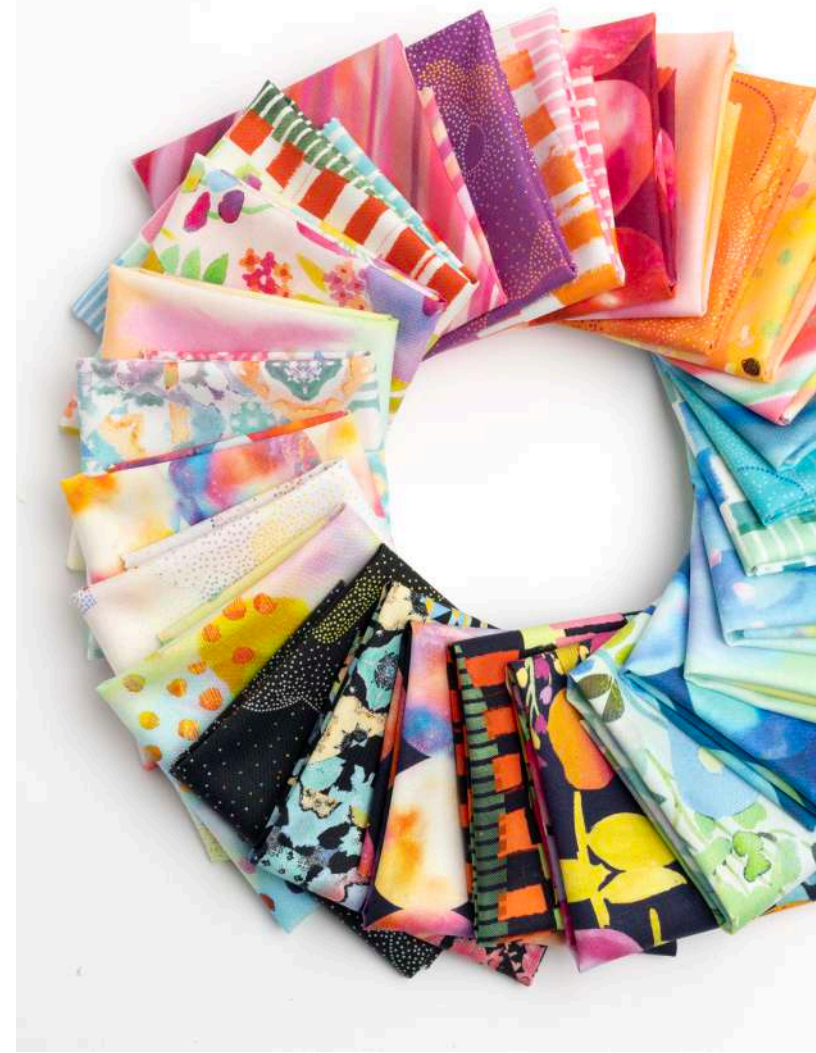

GRADIENTS AURAS

by *moda*

Introducing a new, stunning collection of colorful watercolor fabrics, **Gradients Auras**. With their vibrant hues and wild brush strokes, these fabrics are sure to make a statement. Ranging from all the shades of pink, orange, and yellow to all the shades of blue, green, and even black, the color spectrum in this collection is endless.

PP

JANUARY DELIVERY

•27 Prints •4 108" Quilt Backs •100% Premium Cotton
JR, LC, MC & PP include 27 skus plus two each of 33730-33734 & 33737-11.