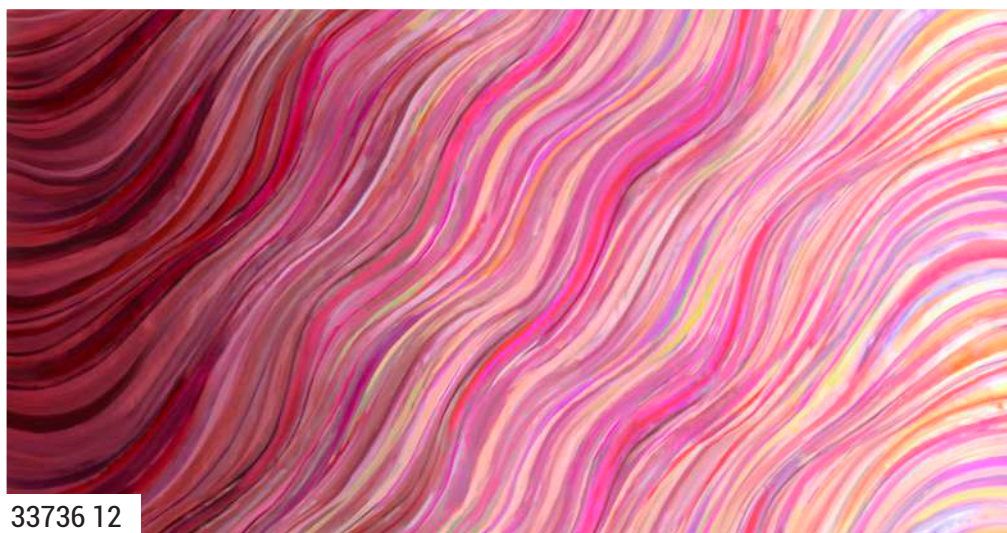

33736 11

33736 12