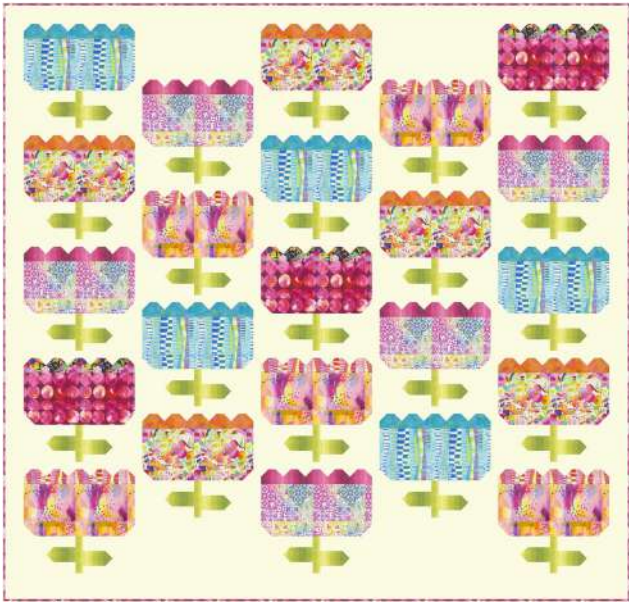

GRADIENTS AURAS

by *moda*

Introducing a new, stunning collection of colorful watercolor fabrics, **Gradients Auras**. With their vibrant hues and wild brush strokes, these fabrics are sure to make a statement. Ranging from all the shades of pink, orange, and yellow to all the shades of blue, green, and even black, the color spectrum in this collection is endless.

Light Version

Dark Version

WS 65 Lollies 84" x 80"
by Wendy Sheppard

GRADIENTS AURAS *by moda*

GRADIENTS AURAS *by moda*

33737 15

33737 16

33731 12

33737 18

33735 16

33734 15

33733 15

108" QUILT BACKS

108011 11

108011 12

108011 13

PP

JANUARY DELIVERY

•27 Prints •4 108" Quilt Backs •100% Premium Cotton
JR, LC, MC & PP include 27 skus plus two each of 33730-33734 & 33737-11.