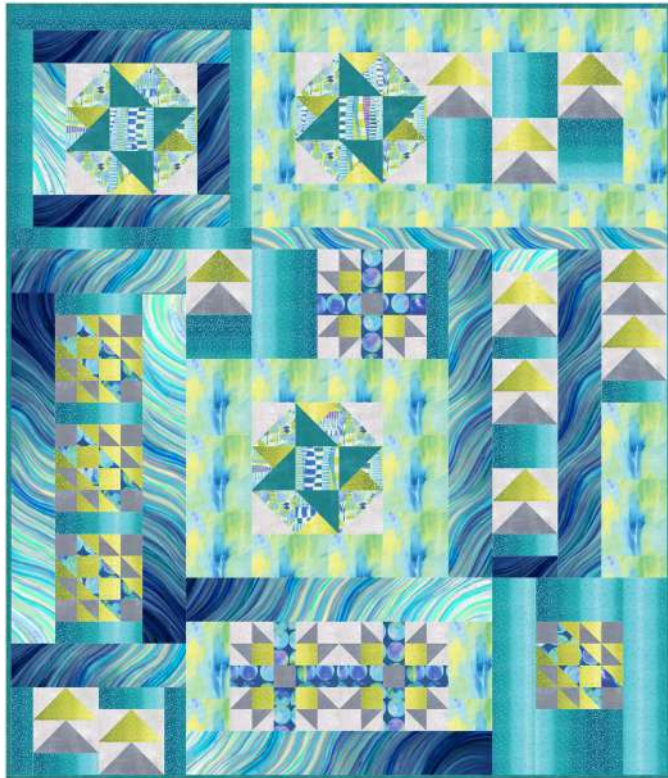

# GRADIENTS AURAS

by *moda*

## Island Time

Designs by Lavender Lime • 60 1/2" x 70 1/2"

DLL 209

Retail

Blue Version

Pink Version

Yardage Requirements		1 Quilt	10 Quilts
	<b>11176 18</b> 	Blocks <b>3/4 yd</b>	7 1/2 yds
	<b>11176 209</b> 	Blocks <b>1 1/4 yds</b>	12 1/2 yds
	<b>30150 228</b> 	Blocks <b>1/4 yd</b>	2 1/2 yds
	<b>30150 354</b> 	Blocks <b>3/4 yd</b>	7 1/2 yds
	<b>30150 360</b> 	Blocks <b>7/8 yd</b>	8 3/4 yds
	<b>33730 14</b> 	Blocks <b>1/4 yd</b>	2 1/2 yds
	<b>33734 17</b> 	Blocks <b>3/8 yd</b>	3 3/4 yds
	<b>33735 14</b> 	Blocks <b>1/4 yd</b>	2 1/2 yds
	<b>33736 13</b> 	Blocks <b>1 1/2 yds</b>	15 yds
	<b>33738 14</b> 	Blocks <b>1 1/4 yds</b>	12 1/2 yds
	<b>30150 228</b> 	Binding <b>5/8 yd</b>	6 1/4 yds
	<b>33730 14</b> 	Backing <b>4 1/2 yds</b>	45 yds