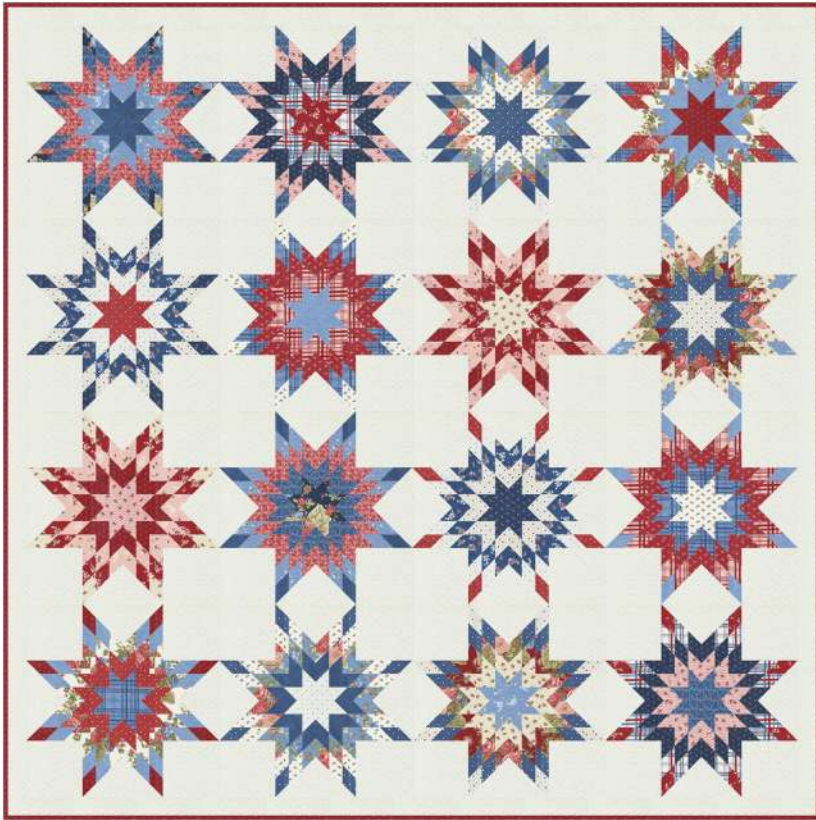

Ellen's Sewing Basket

Minick & Simpson • 88" x 88"

MS 1201

Retail

Light Colorway

Yardage Requirements	1 Quilt	10 Quilts
----------------------	---------	-----------

	14980 11 7 52106 78883 1	Blocks 3/8 yd	3 3/4 yds
	14980 15 7 52106 78884 8	Blocks 3/8 yd	3 3/4 yds
	14980 16 7 52106 78885 5	Blocks 3/8 yd	3 3/4 yds
	14980 19 7 52106 78886 2	Blocks 3/8 yd	3 3/4 yds
	14982 11 7 52106 78890 9	Blocks 3/8 yd	3 3/4 yds
	14982 13 7 52106 78891 6	Blocks 3/8 yd	3 3/4 yds
	14982 18 7 52106 78892 3	Blocks 3/8 yd	3 3/4 yds
	14982 26 7 52106 78893 0	Blocks 3/8 yd	3 3/4 yds
	14983 12 7 52106 78894 7	Blocks 3/8 yd	3 3/4 yds
	14983 14 7 52106 78895 4	Blocks 3/8 yd	3 3/4 yds