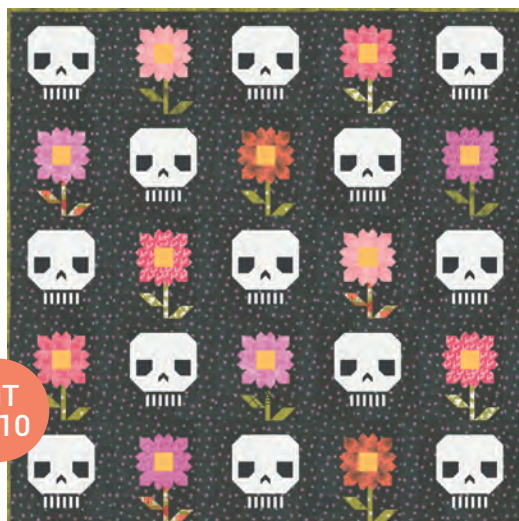

April 2024 Delivery

IG | @lellaboutique #heyboofabric

*moda* FABRICS + SUPPLIES®

A

B

C

D

KIT  
5210