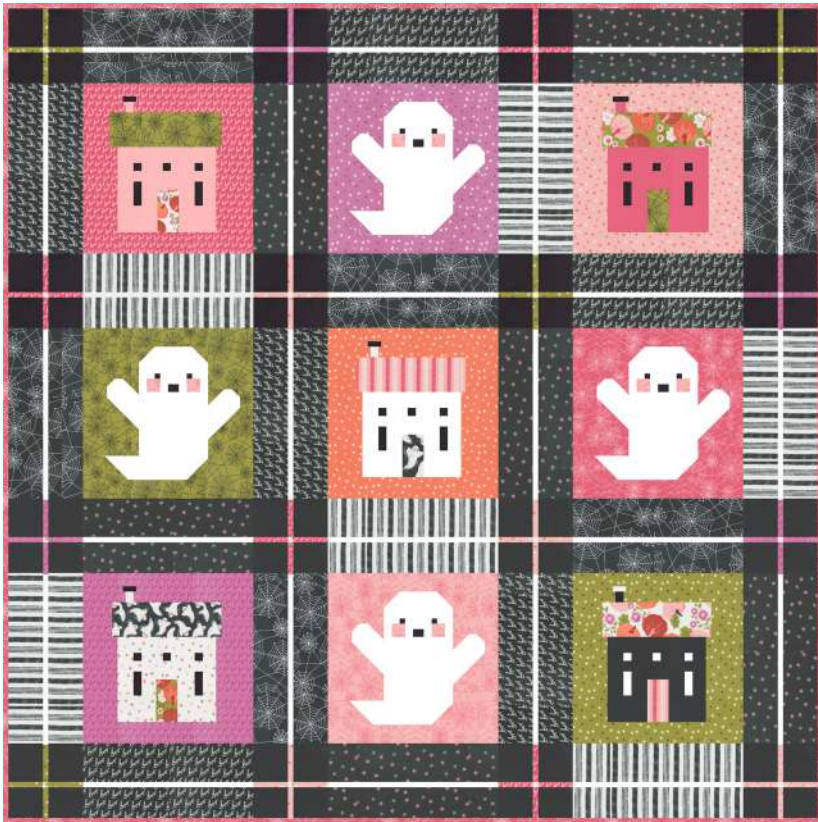

pushing up daisies quilt available via Moda's trunk show program

HEY BOO

Lella Boutique

Ghost Town

Lella Boutique • 76 1/2" x 76 1/2"

LB 230

Retail

Yardage Requirements