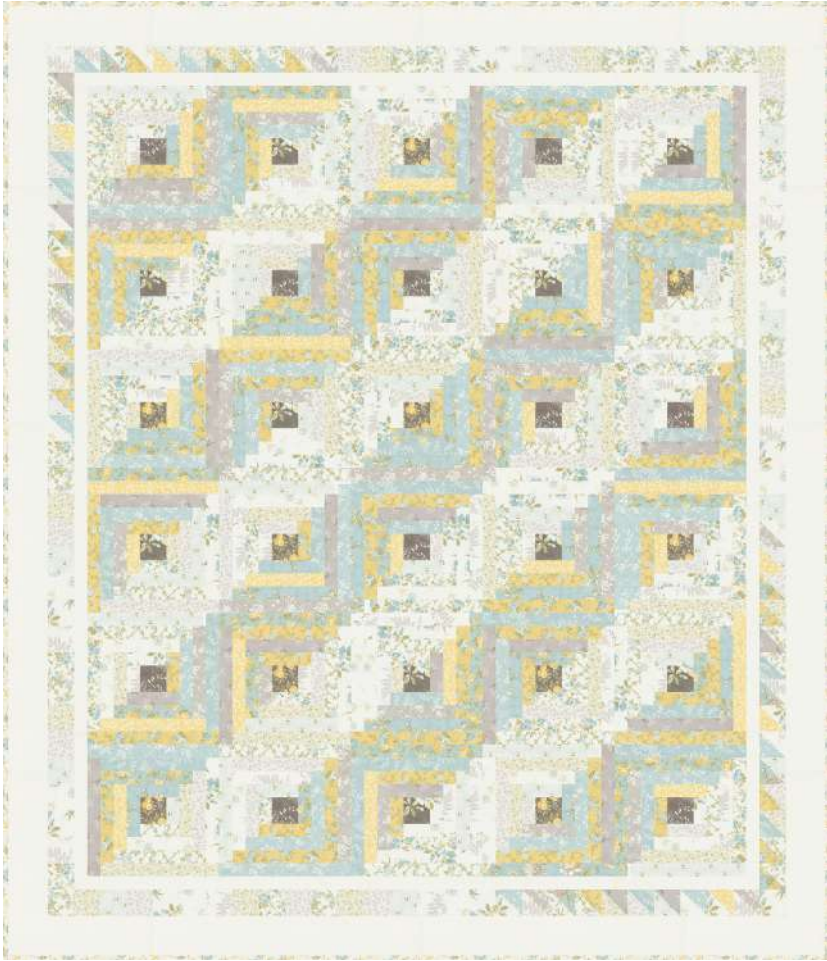

Honeybloom

3 Sisters

moda
FABRICS + SUPPLIES®

Honeybloom

Moda • 62" x 72"

PS44340

Retail

Project uses Half assortment