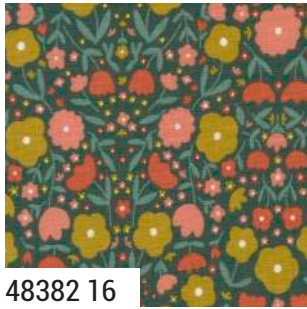

48383 11*

48382 11*

9900 298 CAMEO

48381 18*

48381 11*

48385 18

48386 18*

48384 18*

9900 244 HARVEST GOLD

48380 18

48385 17*

48384 17*

Bella Solid Coordinates

moda
FABRICS + SUPPLIES®

FEBRUARY DELIVERY

IMAGINARY FLOWERS BY GINGERBER

PP

FEBRUARY DELIVERY

*31 Prints +100% Premium Cotton
 JRs, LCs, MCs & PPs include 31 skus plus two each of 48381 and 48382.
 Bella Solid Coordinates are not included in assortments or precuts.

9900 172 CIRCA CELADON