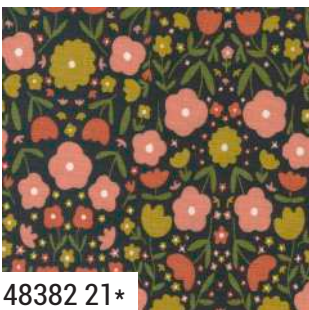

48383 11*

48382 11*

9900 298 CAMEO

48381 18*

48381 11*

48385 18

48386 18*

48384 18*

9900 244 HARVEST GOLD

48380 18

48385 17*

48384 17*

Bella Solid Coordinates

moda
FABRICS + SUPPLIES®

FEBRUARY DELIVERY

IMAGINARY FLOWERS BY GINGERBER

PP

FEBRUARY DELIVERY

*31 Prints +100% Premium Cotton
 JRs, LCs, MCs & PPs include 31 skus plus two each of 48381 and 48382.
 Bella Solid Coordinates are not included in assortments or precuts.

9900 172 CIRCA CELADON