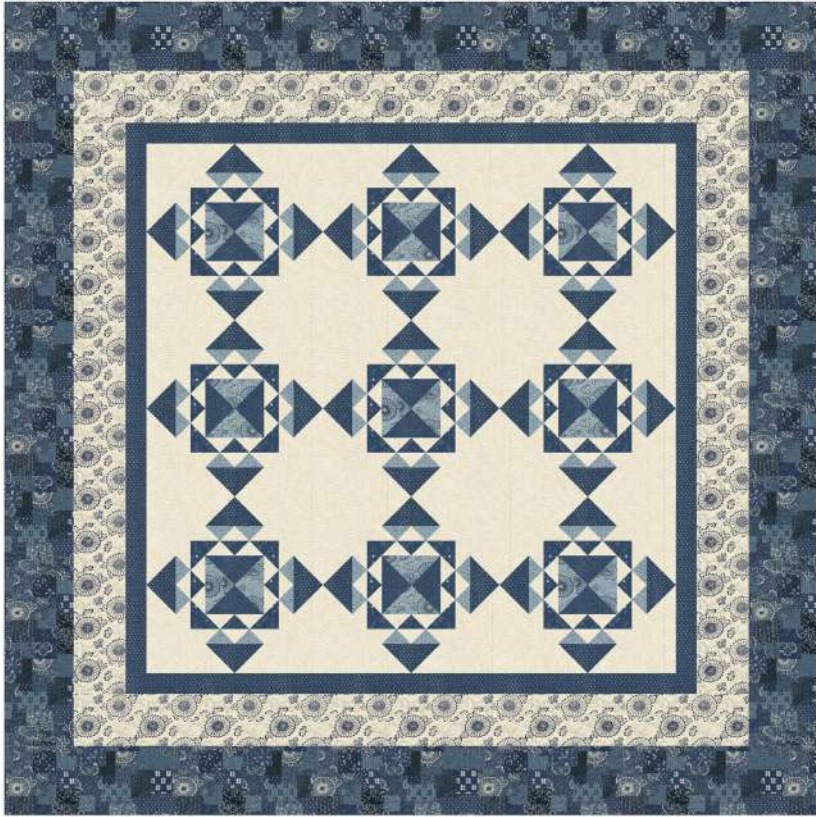

4 1/2 yds

45 yds

INDIGO BLOOMING

Debbie Maddy

Hana

Calico Carriage Quilt Design • Multiple Sizes

CCQD 183

Retail