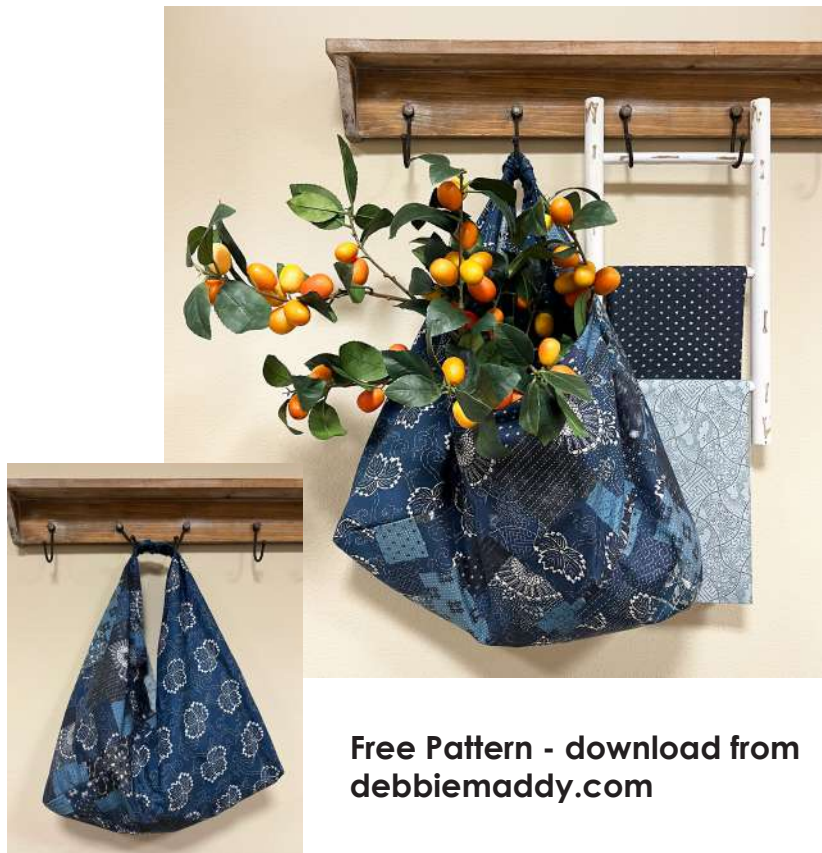

INDIGO BLOOMING

Debbie Maddy

Charming Little Rice Bag

Calico Carriage Quilt Design • 8" x 13"

CCQD 184

Retail

Market Bag

Calico Carriage Quilt Design • 8" x 13"

FREE PATTERN

Free Pattern - download from debbiemaddy.com

Yardage Requirements

1 Quilt

10 Quilts

48090PP

outside of bag

1 Charm Pack 10 Charm Packs