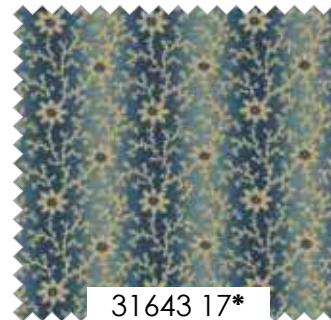

Kate's Garden Gate 1850-1860 Betsy Chutchian

31640 17*

31640

Asst. 15

Asst. 10

Low Cal 10

AB

F8

JR

LC

MC

PP

APRIL DELIVERY

•38 Prints •100% Premium Cotton

JR's, LC's, MC's & PP's include 38 skus plus two each of 31645-11 and 31647-11.

TEAL
9900 87

PRUSSIAN BLUE
9900 271

CAMEO
9900 298

BLUSH
9900 112

BRICK RED
9900 229

BELLA SOLID COORDINATES