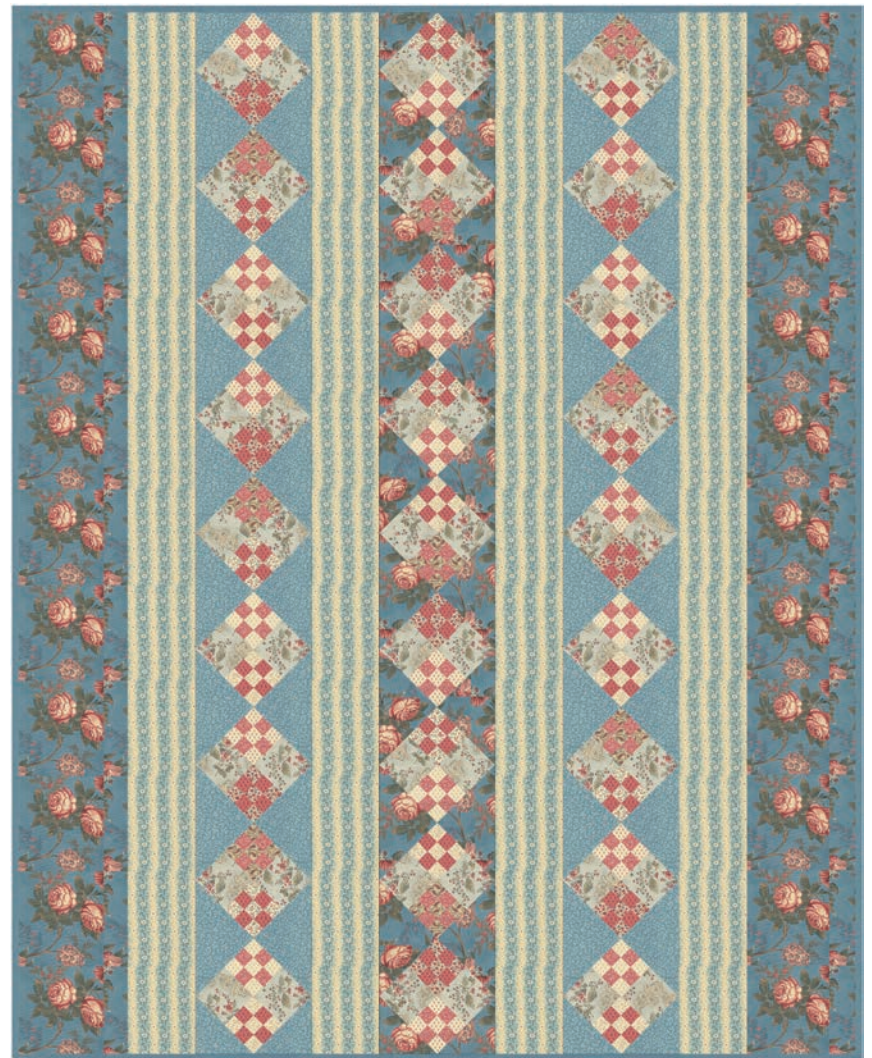

backing

4 yds 40 yds

31643 15

red stripes version

2 1/4 yds 22.5 yds

Red Stripe Version

Blue Stripe Version

OR

31643 16

light blue stripes version

2 1/4 yds 22.5 yds