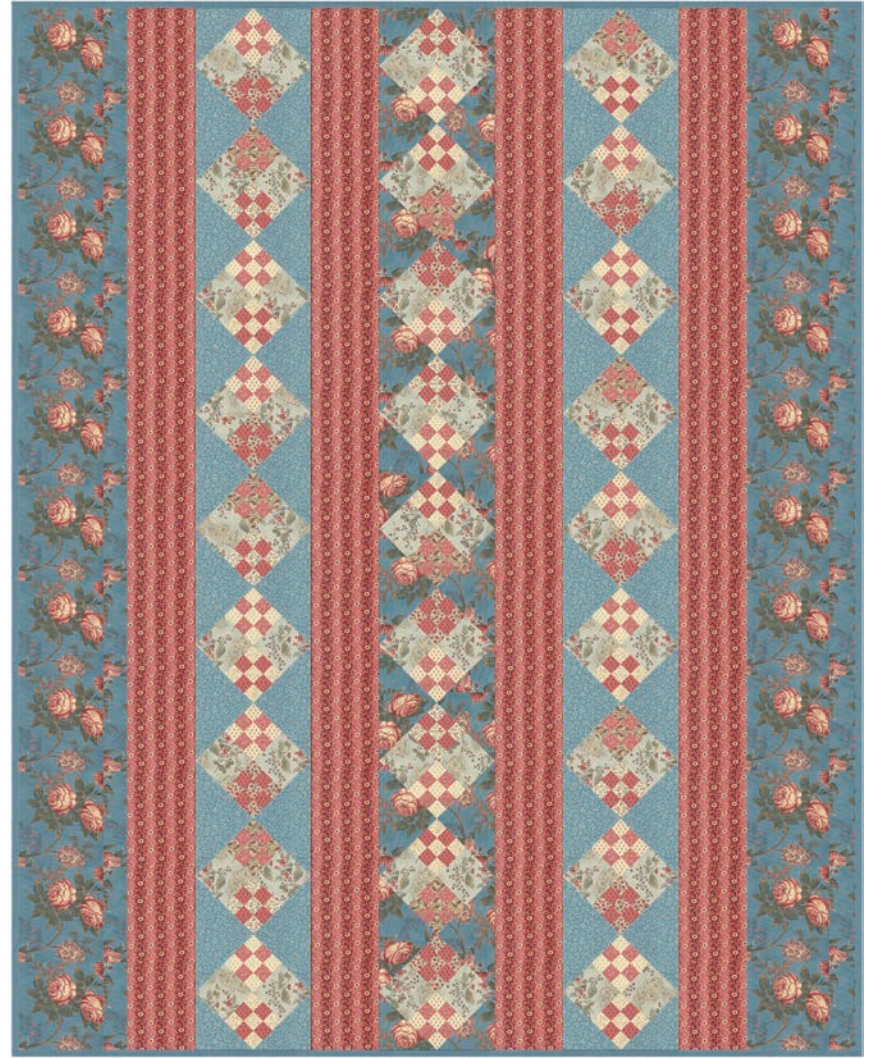

backing

4 yds 40 yds

31643 15

red stripes version

2 1/4 yds 22.5 yds

Red Stripe Version

Blue Stripe Version

OR

31643 16

light blue stripes version

2 1/4 yds 22.5 yds