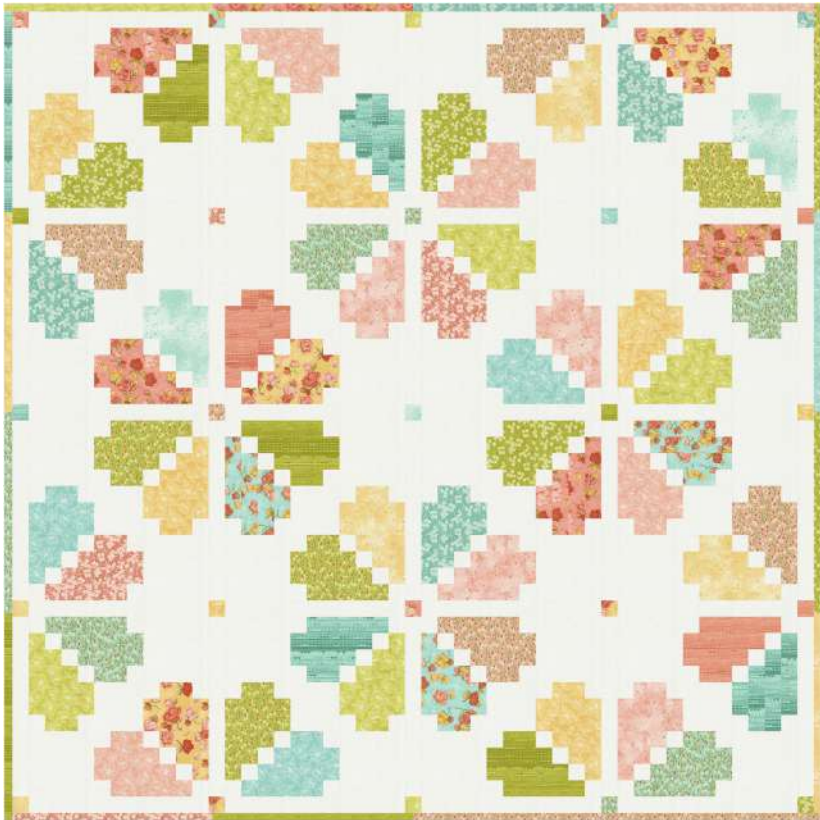

Bloomberg Meadow

Branch & Blume • 72" x 72"

BNB 2327

Retail

Yardage Requirements	1 Quilt	10 Quilts
 36073AB 	Blocks 1 AB bundle	10 AB bundles
 36073 19 	Blocks 1/2 yds	5 yds
 36074 20 	Blocks 2/3 yds	7 yds
 36070 19 	Blocks 2/3 yds	7 yds
 36072 20 	Blocks 3/8 yds	7 1/2 yds
 36071 20 	Blocks 1/2 yd	5 yds

Yardage Requirements	1 Quilt	10 Quilts
 36070 13 	Blocks 3/8 yd	3 3/4 yds
 36075 17 	Blocks 3/4 yd	7 1/2 yds
 36072 17 	Blocks 3/4 yds	7 1/2 yds
 36075 11 	Background 2 1/2 yds	25 yds
 36074 20 	Binding 5/8 yds	6 1/4 yds
 36070 11 	Backing 5 yds	50 yds

Flower Child

Happy Quilting • 42" x 42"

HQ 129

Retail

Petal Pop

Happy Quilting • 98" x 98"

HQ 115

Retail