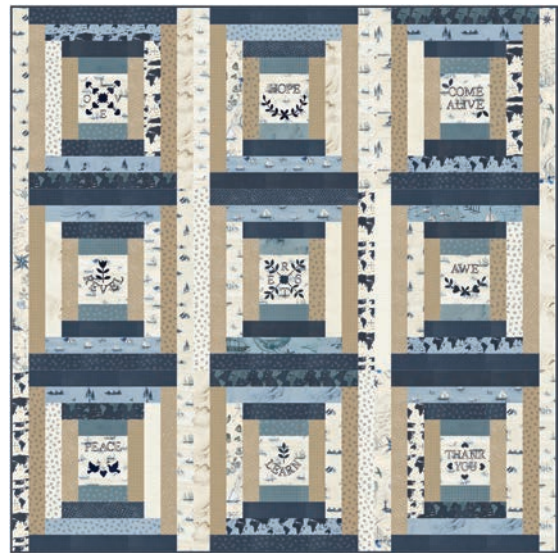

F

Patterns by Janet Clare

- A) JC 054 Spoon-drift | 65" x 72"
- B) JC 159 Sailing the Blue | 72" x 72"
- C) JC 161 Sail Away | 68" x 68"
- D) JC 241 P.O.S.H. (Port Out Starboard Home) | 71" x 85"
- E) JC 255 Polestar | 75" x 75"
- F) JC 256 Good Tidings | 66" x 66"