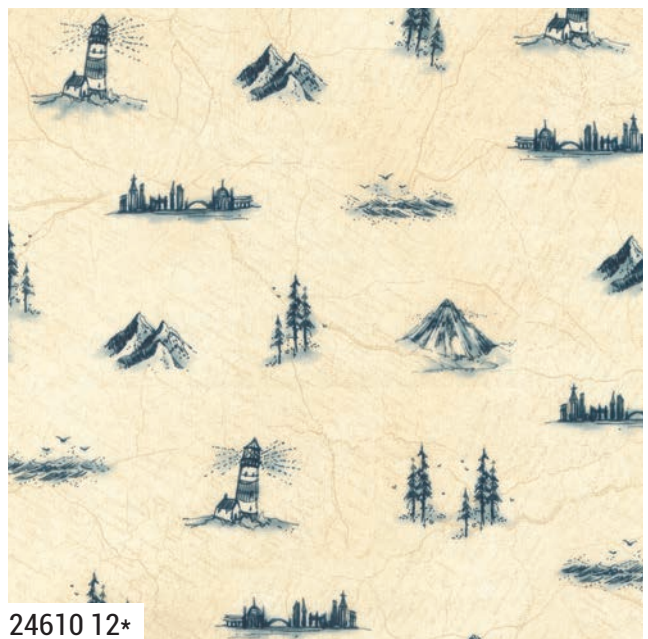

Newton Panel 36" x 44"
24619 11

LONGSHORE BY JANET CLARE

24618 11*

24618 13*

Reduced to show full repeat

LONGSHORE BY JANET CLARE

24620 11

24615 13*

24614 13*

24610 12*

24616 11*

24612 11*

24611 11*

24614 20*

24613 15*

24615 19