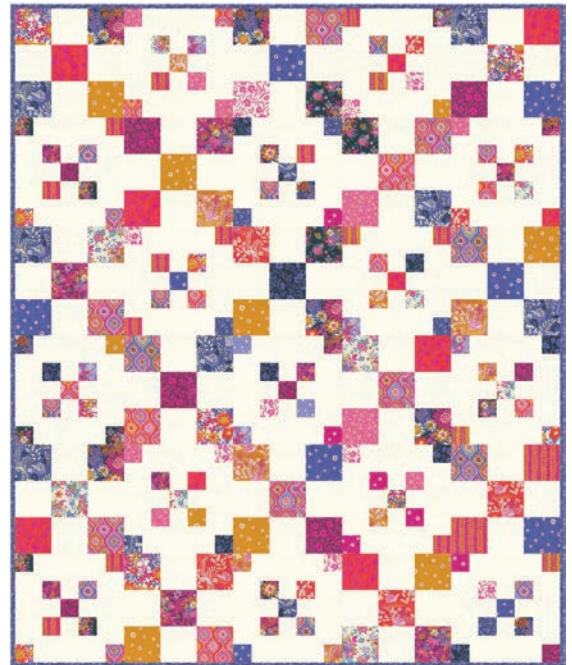

D

Patterns by Crystal Manning Art

A) CMA 892 Amelia | 72" x 90" *AB Friendly*

B) CMA 893 Sugar Bear | 62" x 82"

102" x 102" size also available

C) CMA 894 Esther | 72" x 88" *AB Friendly*

D) DLL 234 Nine Lives | 60" x 72"

LC Friendly by Designs by Lavender Lime