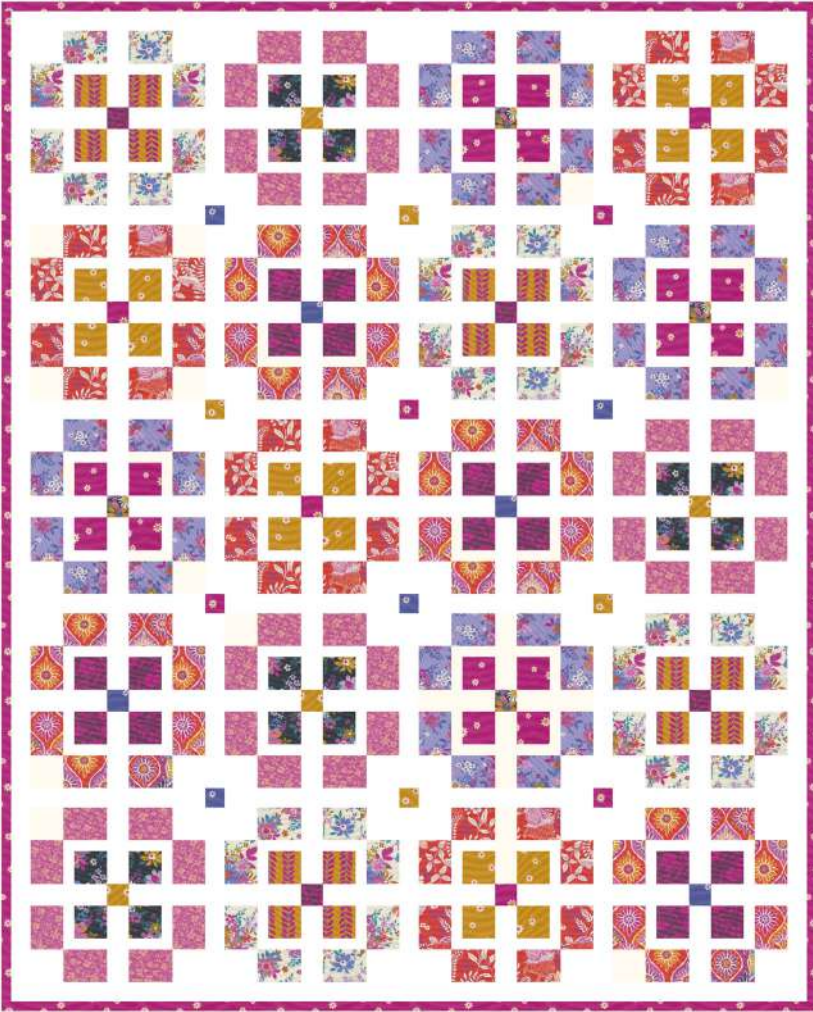

## Poppy

Splendid Speck • 74" x 92"

SS 471

Retail