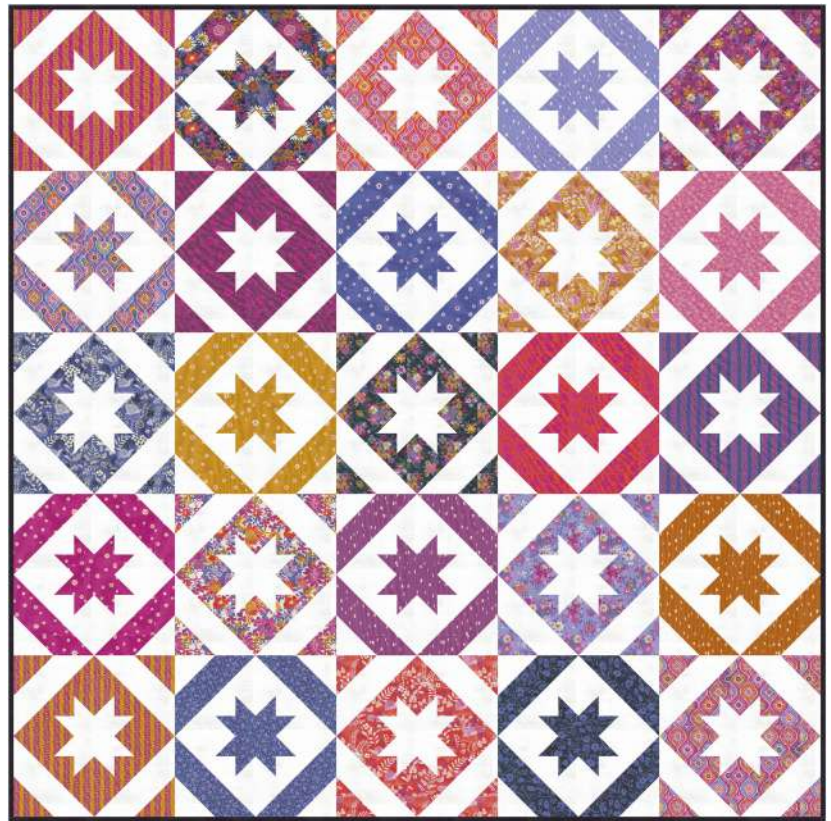

How They Shine

Happy Quilting • 80" x 80"

HQ 135

Retail

Yardage Requirements

1 Quilt

10 Quilts

11930LC

Blocks

1 LC

10 LCs

48626 150

Background

3 yds

30 yds

11930 16

Backing

3 3/4 yds

37 1/2 yds

48626 152

Binding

1/2 yd

5 yds

Yardage Requirements

1 Quilt

10 Quilts

11930AB

Blocks

1 AB

10 ABs

30150 101

Background

5 1/4 yds

52 1/2 yds

11930 11

Backing

5 2/3 yds

56 2/3 yds

30150 165

Binding

2/3 yd

6 2/3 yds