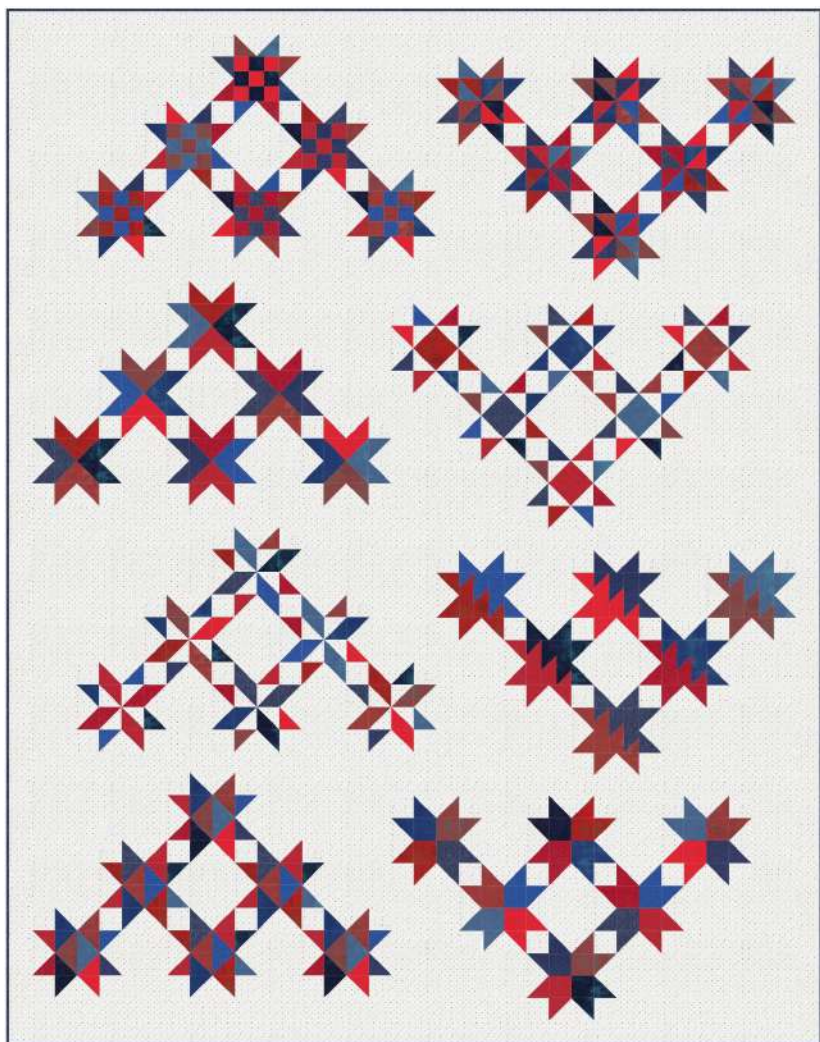

Background, antlers

2 5/8 yds 26 1/4 yds

5230 17

Backing

6 1/4 yds 62 1/2 yds

5230 15

Binding

3/4 yd 7 1/2 yds

Magic Dot

Lella Boutique

moda
FABRICS + SUPPLIES®

Flyover

Antler Quilt Designs • 72" x 92"

AQD 0420

Retail

Alternate layout
(same fabric requirements)