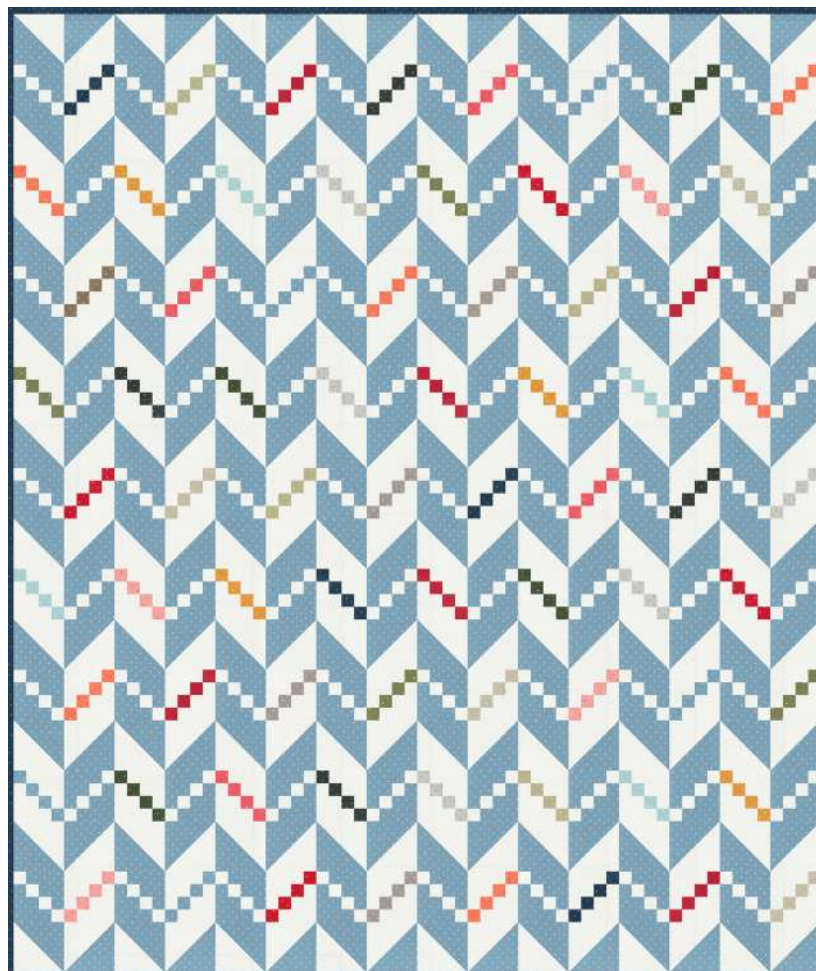

Blue Version

Yardage Requirements	1 Quilt	10 Quilts
----------------------	---------	-----------

 5230LC 7 52106 79568 6	Blocks 1 LC	10 LCs
 5230 41 7 52106 79587 7	Navy accent 5/8 yd	6 1/4 yds
 5230 39 7 52106 79585 3	Background 3 1/4 yds	32 1/2 yds
 5230 34 7 52106 79580 8	Backing 5 yds	50 yds
 5230 33 7 52106 79579 2	Binding 3/4 yd	7 1/2 yds