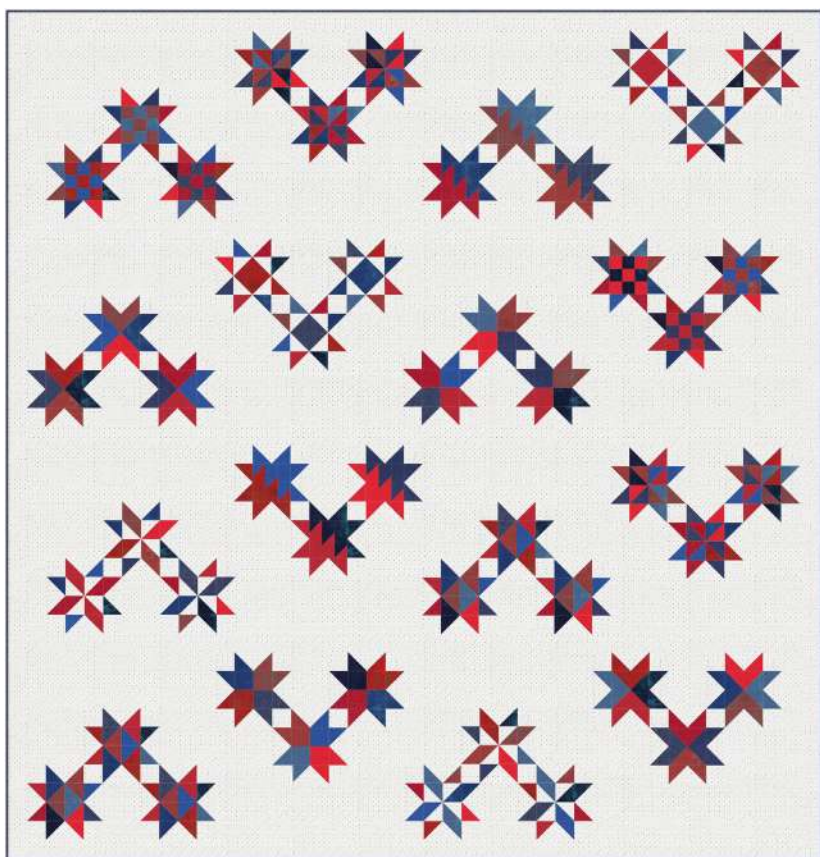

Magic Dot

Lella Boutique

moda
FABRICS + SUPPLIES®

Flyover

Antler Quilt Designs • 72" x 92"

AQD 0420

Retail

Alternate layout
(same fabric requirements)