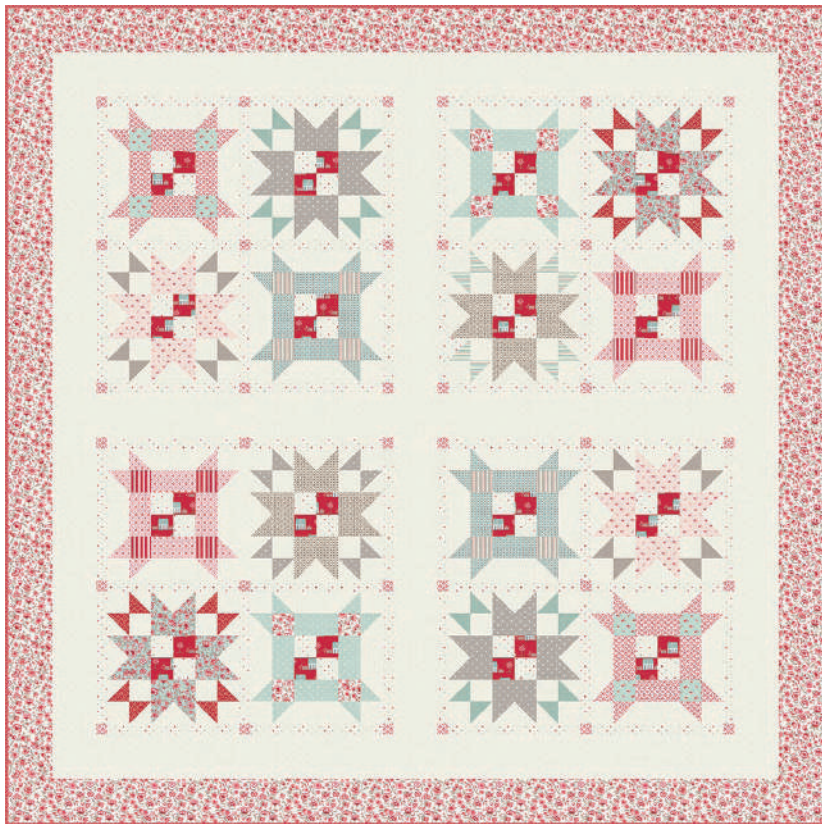

1 Quilt 10 Quilts

	3041 11 	Inner Brdr & Applique 3/4 yd 7 1/2 yds
	3041 13 	Applique & Border Flowers 3/8 yd 3 3/4 yds
	3041 15 	Applique & Border Scallops 1 1/2 yds 15 yds
	3042 11 	Backgrounds 3/4 yd 7 1/2 yds
	3042 13 	Backgrounds 1/3 yd 3 1/3 yds
	3042 16 	Applique & Border Flowers 1/4 yd 2 1/2 yds
	3044 12 	Applique FQ 2 1/2 yds
	3044 13 	Applique F8 1 1/4 yds

	3044 14 	Applique & Border Flowers 1/4 yd 2 1/2 yds
	3044 15 	Applique & Border Flowers 1/2 yd 5 yds
	3045 13 	Applique 1/3 yd 3 1/3 yds
	3045 14 	Applique 1/4 yd 2 1/2 yds
	3046 11 	Backgrounds 1 2/3 yds 16 2/3 yds
	3046 12 	Applique 1/4 yd 2 1/2 yds
	3046 13 	Applique 1/4 yd 2 1/2 yds
	3046 16 	Applique 1/4 yd 2 1/2 yds
	3046 17 	Bkgds & Outer Border 2 3/4 yds 27 1/2 yds
	3047 11 	Applique & Border Flowers 1/2 yd 5 yds
	3047 13 	Applique & Border Flowers F8 1 1/4 yds
	3047 18 	Applique 1/4 yd 2 1/2 yds
	3048 12 	Applique FQ 2 1/2 yds
	3048 13 	Applique & Border Flowers 1/3 yd 3 1/3 yds
	3048 15 	Applique 1/3 yd 3 1/3 yds
	3048 13 	Binding 2/3 yd 6 2/3 yds
	3040 12 	Backing 5 yds 50 yds

My Summer House by Bunny Hill Designs

Summer Stars

Bunny Hill Designs • 74 1/2" x 74 1/2"

BHD 2198

Retail

Yardage Requirements

1 Quilt

10 Quilts