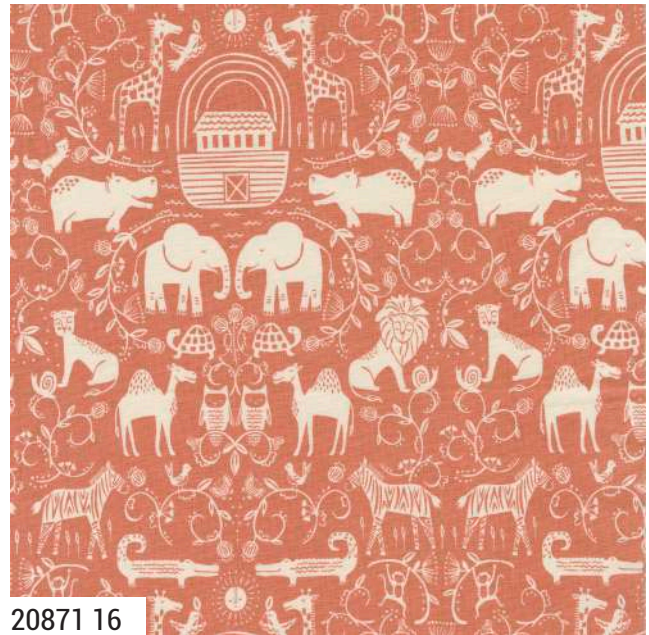

NOAH'S ARK STACY IEST HSU

20872 14

20870

Asst. 15

Asst. 10

AB

DR

JR

LC

MC

PP

JANUARY DELIVERY

•22 Prints •100% Premium Cotton

Precuts do not include panels. JRs, LCs, MCs & PPs include two each of 20 skus.

Bella Solid Coordinates are not included in assortments & precuts.

9900 83 GRAY

9900 318 AFTERNOON

9900 78 PEACH

Bella Solid Coordinates