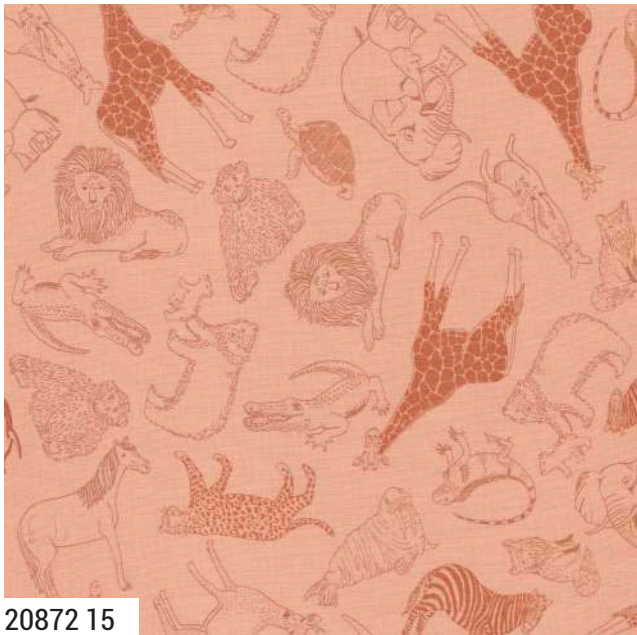

NOAH'S ARK STACY IEST HSU

20873 14

20870

Asst. 15

Asst. 10

AB

DR

JR

LC

MC

PP

JANUARY DELIVERY

•22 Prints •100% Premium Cotton

Precuts do not include panels. JRs, LCs, MCs & PPs include two each of 20 skus.

Bella Solid Coordinates are not included in assortments & precuts.

9900 83 GRAY

9900 318 AFTERNOON

9900 78 PEACH

Bella Solid Coordinates