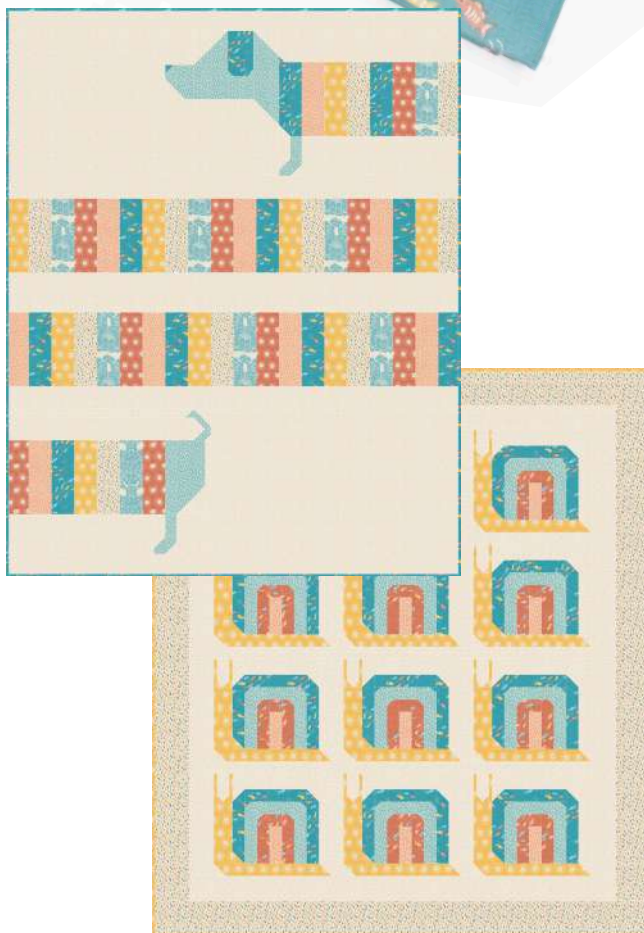

NOAH'S ARK

STACY IEST HSU

And of every living thing of all flesh you shall bring two of every sort into the ark, to keep them alive with you; they shall be male and female.
Genesis 6:19

Rainbows, sunshine and animals of every kind inspired our latest collection, **Noah's Ark**. Perfect for any nursery or child's room, this collection celebrates the religious story of Noah and his ark with whimsical animal and novelty prints in a modern colorway. To really celebrate this collection's theme, there are two panels, an ark with Noah, wife and animals and a modern interactive book with fun animal artwork. Noah's Ark is sure to win the hearts of your little ones.

SIH 091 Baby All Wrapped Up 40" x 50"

SIH 094 Lil' Snail 40" x 46"

SIH 092 Baby Riding Blocks 40" x 50"

Coral Version

Neutral Version

SIH 093 Baby Sheep Parade 40" x 47"

ANIMAL BOOK PANEL

20877 11 Panel Size: 36" x 60"

20876 11 Panel Size: 36" x 60"

CUT & SEW PANEL

9900 285 UNBLEACHED

20870 11

20874 11

20875 21

20875 11

20872 11

JR

LC

MC

PP

JANUARY DELIVERY

•22 Prints •100% Premium Cotton

Precuts do not include panels. JRs, LCs, MCs & PPs include two each of 20 skus.

Bella Solid Coordinates are not included in assortments & precuts.