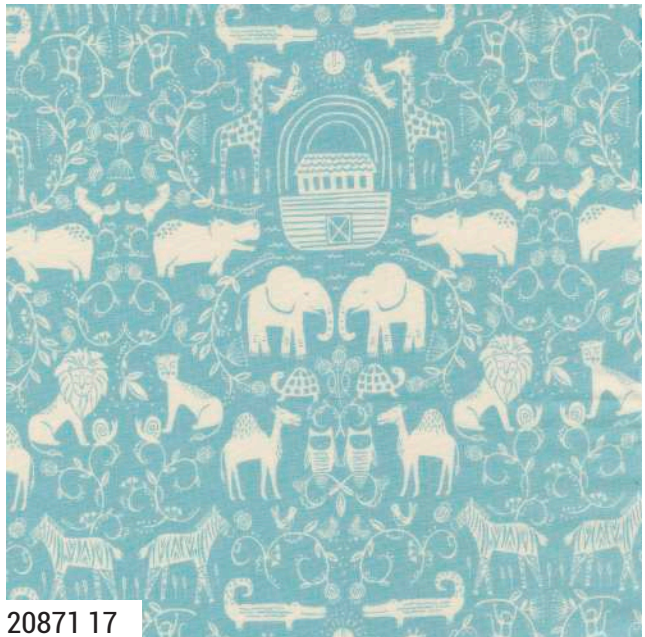

20872 11

20871 17