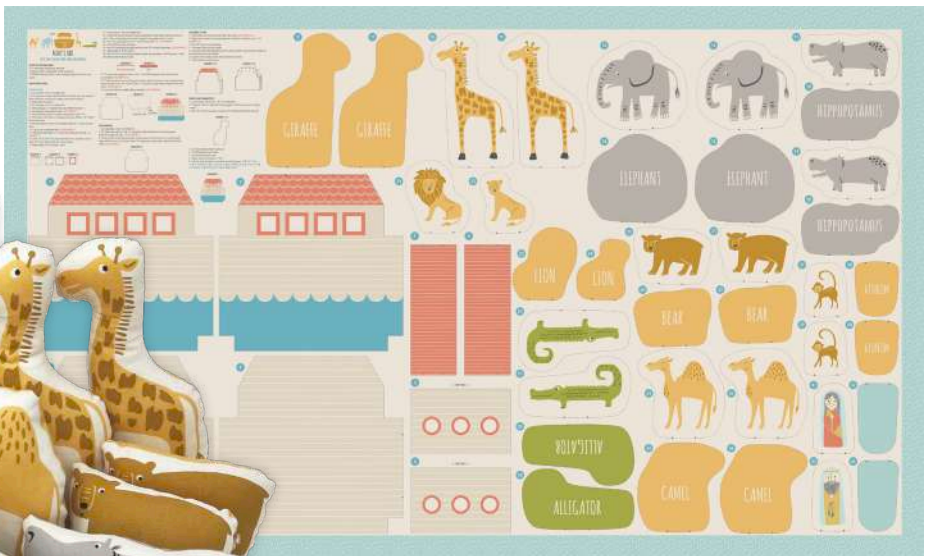

NOAH'S ARK

STACY IEST HSU

And of every living thing of all flesh you shall bring two of every sort into the ark, to keep them alive with you; they shall be male and female.
Genesis 6:19

Rainbows, sunshine and animals of every kind inspired our latest collection, **Noah's Ark**. Perfect for any nursery or child's room, this collection celebrates the religious story of Noah and his ark with whimsical animal and novelty prints in a modern colorway. To really celebrate this collection's theme, there are two panels, an ark with Noah, wife and animals and a modern interactive book with fun animal artwork. Noah's Ark is sure to win the hearts of your little ones.

SIH 091 Baby All Wrapped Up 40" x 50"

SIH 094 Lil' Snail 40" x 46"

SIH 092 Baby Riding Blocks 40" x 50"

Coral Version

Neutral Version

SIH 093 Baby Sheep Parade 40" x 47"

ANIMAL BOOK PANEL

20877 11 Panel Size: 36" x 60"

20876 11 Panel Size: 36" x 60"

CUT & SEW PANEL

9900 285 UNBLEACHED

20870 11

20874 11

20875 21

20875 11

20872 11