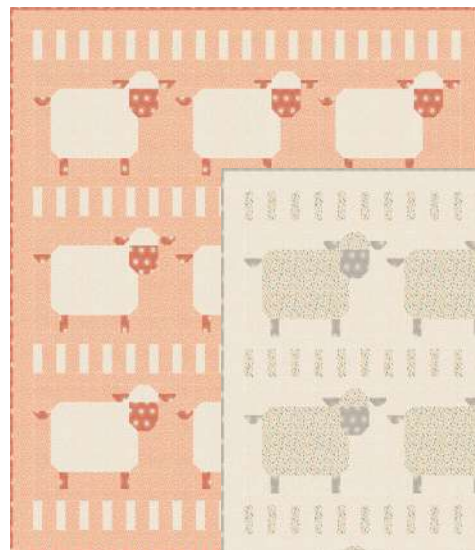

NOAH'S ARK

STACY IEST HSU

And of every living thing of all flesh you shall bring two of every sort into the ark, to keep them alive with you; they shall be male and female.
Genesis 6:19

Rainbows, sunshine and animals of every kind inspired our latest collection, **Noah's Ark**. Perfect for any nursery or child's room, this collection celebrates the religious story of Noah and his ark with whimsical animal and novelty prints in a modern colorway. To really celebrate this collection's theme, there are two panels, an ark with Noah, wife and animals and a modern interactive book with fun animal artwork. Noah's Ark is sure to win the hearts of your little ones.

SIH 091 Baby All Wrapped Up 40" x 50"

SIH 094 Lil' Snail 40" x 46"

SIH 092 Baby Riding Blocks 40" x 50"

Coral Version

Neutral Version

SIH 093 Baby Sheep Parade 40" x 47"

ANIMAL BOOK PANEL

20877 11 Panel Size: 36" x 60"

20876 11 Panel Size: 36" x 60"

CUT & SEW PANEL

9900 285 UNBLEACHED

20870 11

20874 11

20875 21

20875 11

20872 11