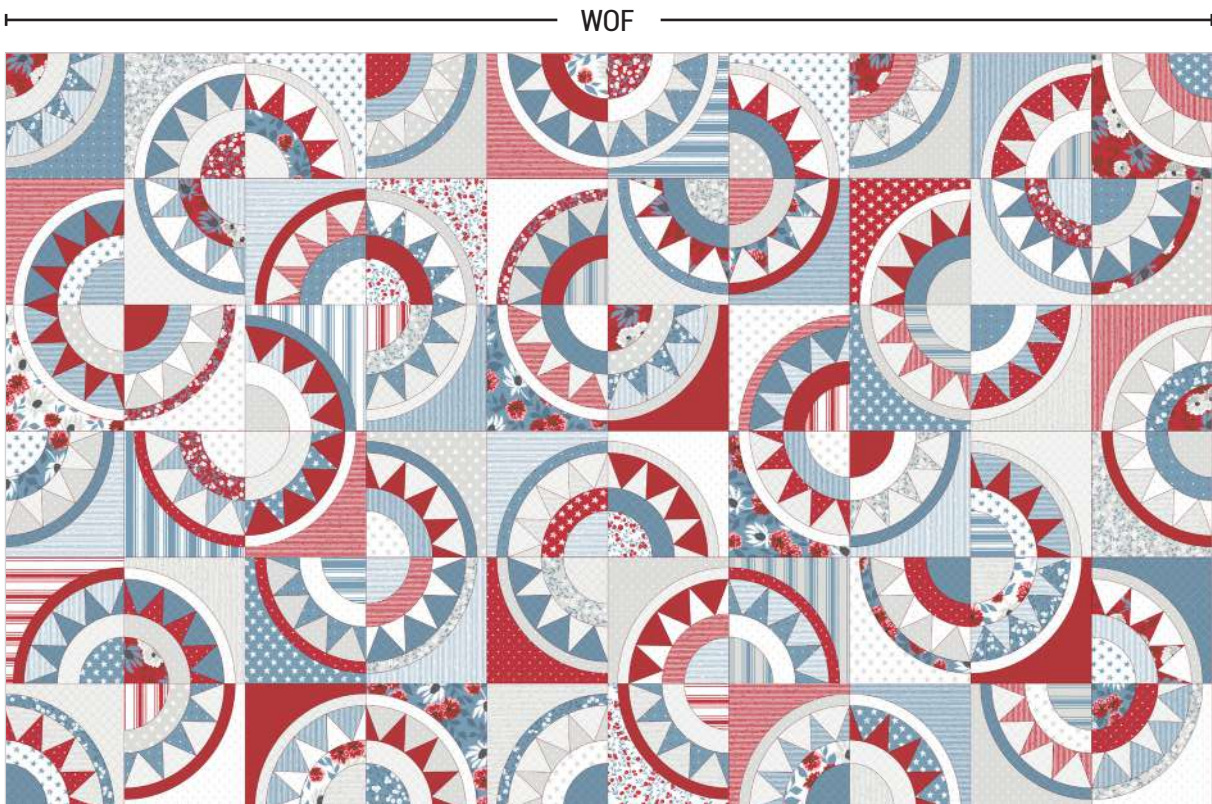

**LB 195 Fracture**  
60" x 72" F8 Friendly

**LB 227 Iconic 2**  
67" x 73" LC or PP Friendly

**LB 224 Grand Finale Silver Version**  
79" x 79" PP & FQ Friendly  
Blue Version also available

Sweet  
Land of  
Liberty

LB 228 Sweet Land 49" x 54" Panel & LC Friendly

5207 11 Panel Size: 36" x 44"

5208 11 24" x 60" Cheater Cloth

# Old Glory *Lella Boutique*

9900 200 OFF WHITE

5200 11

5204 11

5204 21

5201 11

5206 11

5204 22