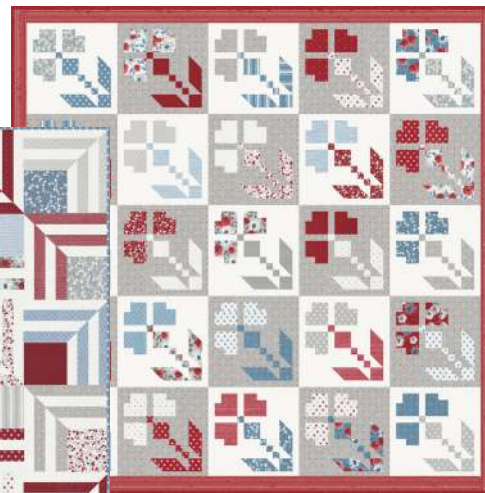

Hang up the flags and break out the bunting - it's birthday time for the USA!

This is a party that can last all summer - so get ready to bedeck your home with stars, stripes, and florals galore. For those who love **Americana**, you'll love this twist on the classic color scheme: red, white, and blue - with a bit of silver to make those colors pop! Add a little sparkle to your stash with a few new quilts... Hang them on the walls, put them on the beds, and bring them along for all the picnics, parades, and firework snuggles. Three cheers for the **Old Glory** collection - an ode to the sweet land of liberty.

**KIT  
5200**

LB 225 Miss Americana  
65" x 72" FQ Friendly  
Blue Version also available

**KAT 115**  
Auntie Grace Bag  
6" x 8"

**LB 187 Modern Herringbone**  
64" x 76" HB & FQ Friendly

**LB 226 Red White & Bloom**  
74" x 74" F8 Friendly

**LB 195 Fracture**  
60" x 72" F8 Friendly

**LB 227 Iconic 2**  
67" x 73" LC or PP Friendly

**LB 224 Grand Finale Silver Version**  
79" x 79" PP & FQ Friendly  
Blue Version also available

Sweet  
Land of  
Liberty

LB 228 Sweet Land 49" x 54" Panel & LC Friendly

5207 11 Panel Size: 36" x 44"

5208 11 24" x 60" Cheater Cloth