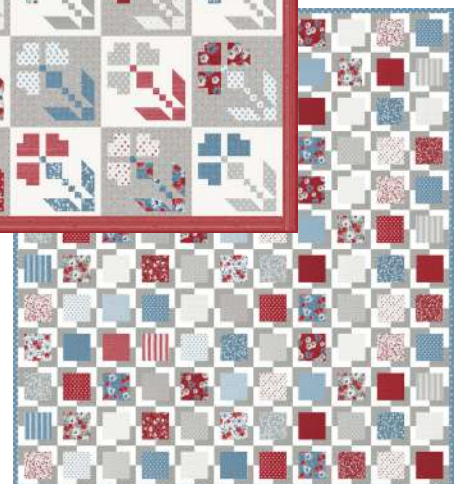

Hang up the flags and break out the bunting - it's birthday time for the USA!

This is a party that can last all summer - so get ready to bedeck your home with stars, stripes, and florals galore. For those who love **Americana**, you'll love this twist on the classic color scheme: red, white, and blue - with a bit of silver to make those colors pop! Add a little sparkle to your stash with a few new quilts... Hang them on the walls, put them on the beds, and bring them along for all the picnics, parades, and firework snuggles. Three cheers for the **Old Glory** collection - an ode to the sweet land of liberty.

**KIT  
5200**

LB 225 Miss Americana  
65" x 72" FQ Friendly  
Blue Version also available

**KAT 115**  
Auntie Grace Bag  
6" x 8"

**LB 187 Modern Herringbone**  
64" x 76" HB & FQ Friendly

**LB 226 Red White & Bloom**  
74" x 74" F8 Friendly

**LB 195 Fracture**  
60" x 72" F8 Friendly

**LB 227 Iconic 2**  
67" x 73" LC or PP Friendly

**LB 224 Grand Finale Silver Version**  
79" x 79" PP & FQ Friendly  
Blue Version also available

Sweet  
Land of  
Liberty

LB 228 Sweet Land 49" x 54" Panel & LC Friendly

5207 11 Panel Size: 36" x 44"

5208 11 24" x 60" Cheater Cloth