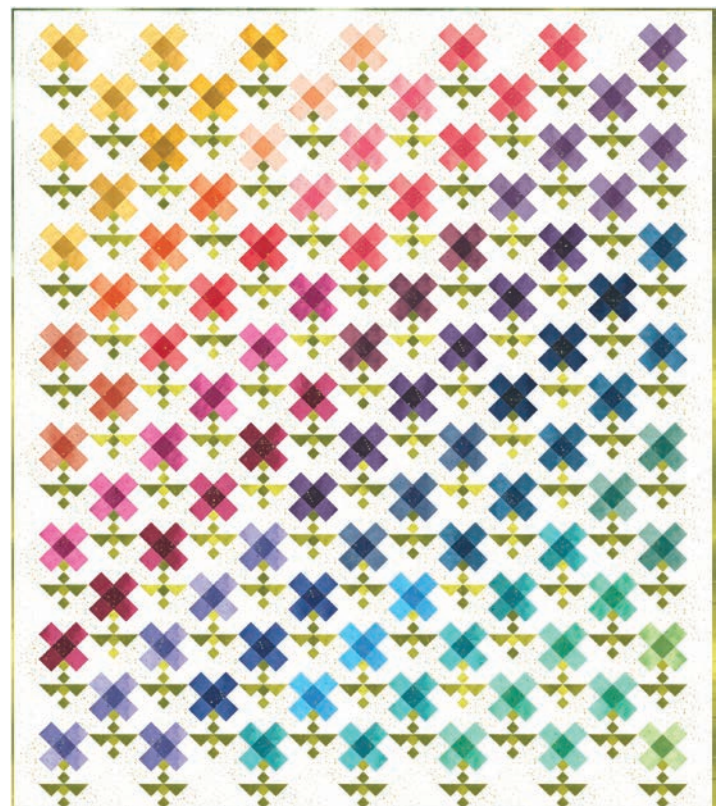

## Ombre Wildflowers

by V and Co.

VC 1278

79" x 90 1/2"

### Yardage Requirements

1 quilt 10 quilts

10873JRM  
Blocks

1 Jelly Roll 10

10873 18M  
leaves and stems

2 yds 20 yds

10873 332M  
Background

5 1/4 yds 52.50 yds