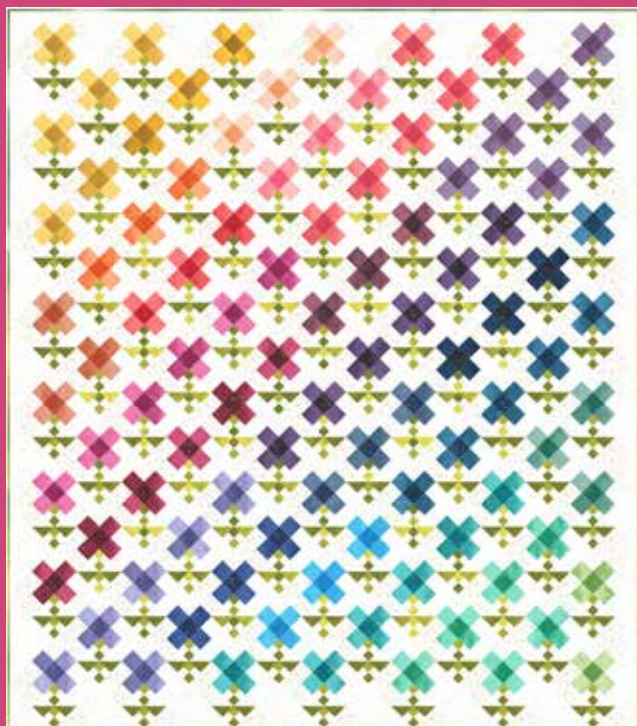

VC 1278 Ombré Wildflowers
79" x 90"