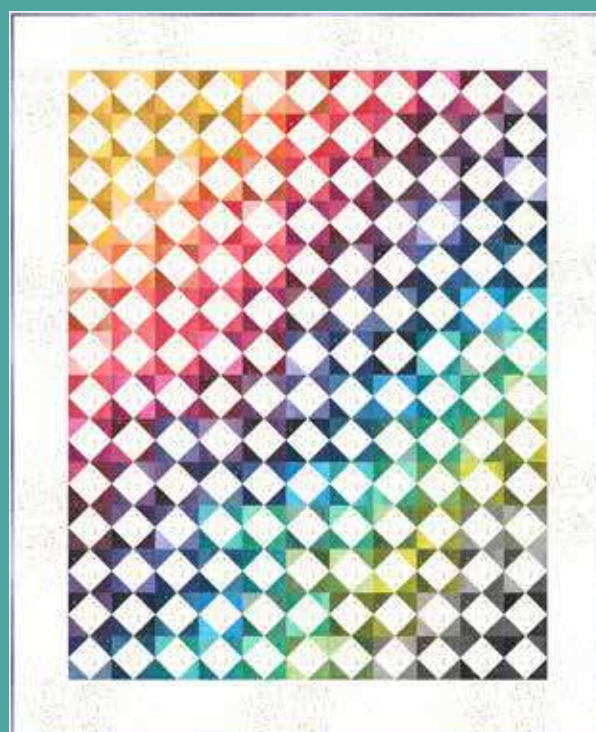

ombre galaxy metallic
V and Co.

VC 1276 Ombre Stargazer
64" x 80"

KIT
10873

VC 1277 Ombre Diamonds
55" x 70"

We're adding to the V and Co. Ombré family, and this time we're taking it to the next level, making it out of this world... literally! Allow us to introduce our newest V and Co. Ombré collection *Ombré Galaxy*.