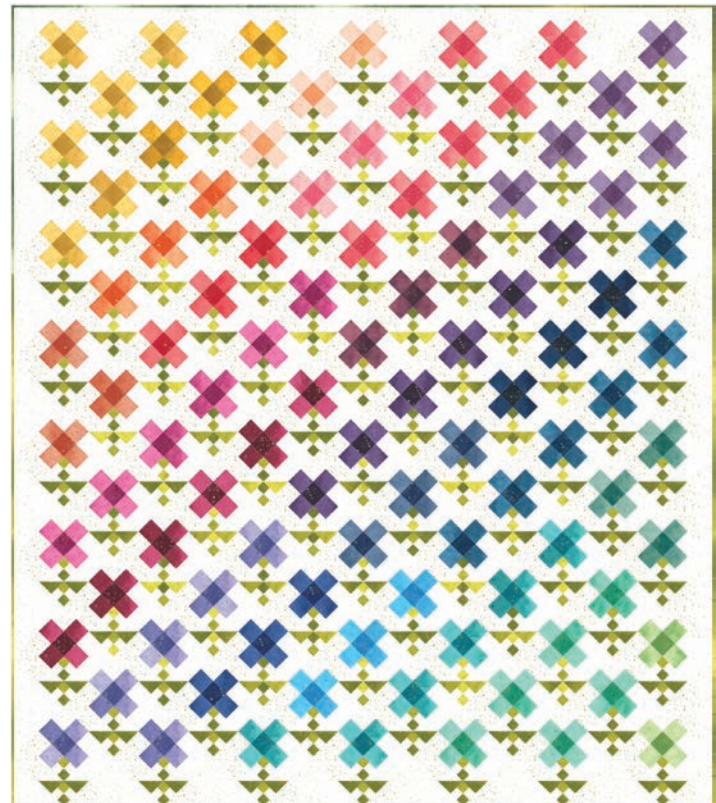

Yardage Requirements 1 quilt 10 quilts

10873JRM 
blocks 1
1 Jelly Roll 10

10873 320M 
binding 3
5/8 yd 6.5 yds

10873 332M 
background blocks 4
3 1/4 yds 32.5 yds

Ombre Wildflowers

by V and Co.

VC 1278
79" x 90 1/2"

Yardage Requirements 1 quilt 10 quilts

10873JRM 
Blocks 1
1 Jelly Roll 10

10873 18M 
leaves and stems 2
2 yds 20 yds

10873 332M 
Background 4
5 1/4 yds 52.50 yds

Ombre Drawstring Reversible Bag

by V and Co.

VC 1279

Yardage Requirements 1 quilt 10 quilts

10873 201M 
Inside patchwork 3
3/8 yd 3.8 yds

Inside can be color of your choice- reversible

10873 224M 
outside patchwork 2
3/8 yd 3.8 yds