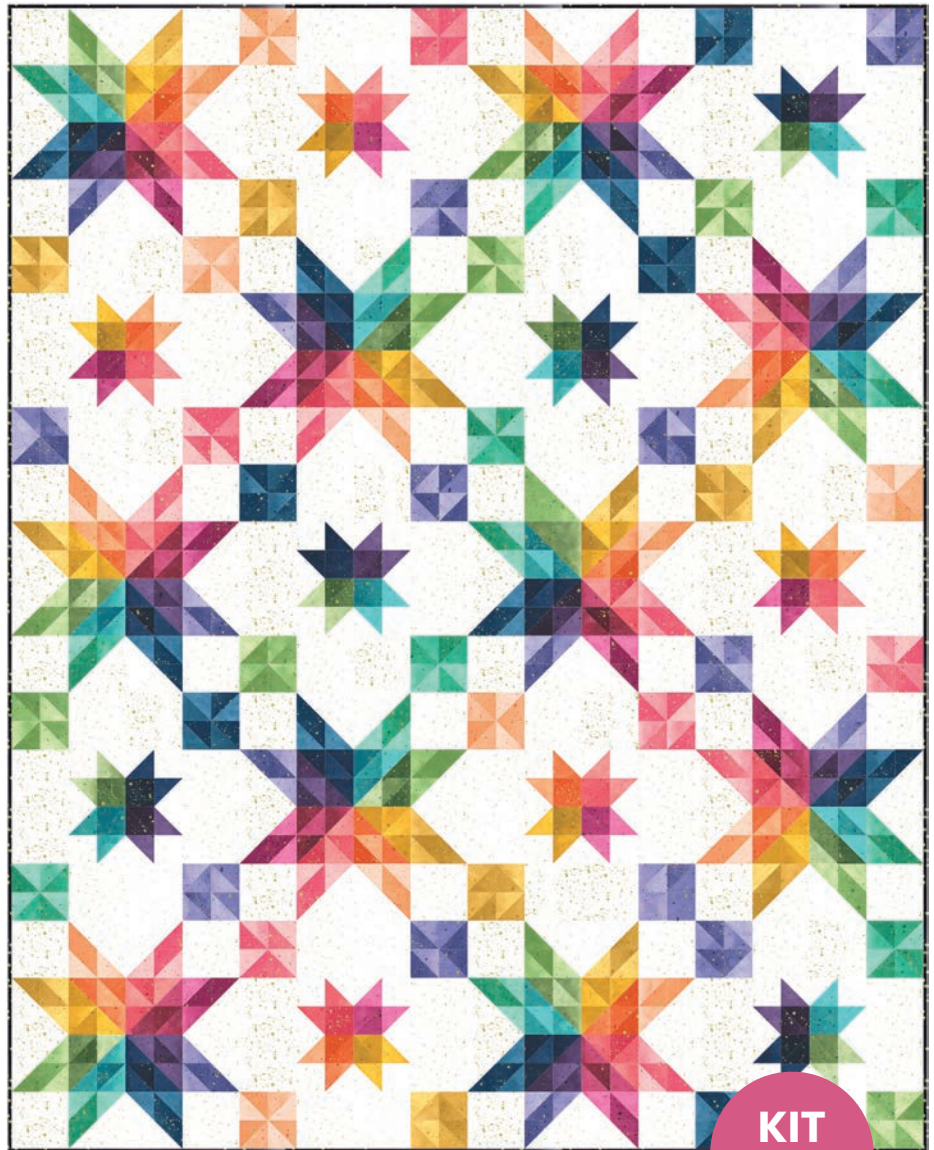

ombre galaxy metallic V and Co.

moda
FABRICS + SUPPLIES®

Group Ships April 2022

Ombre Star Gazer by V and Co.

VC 1276
64" x 80"

KIT 10873
64" x 80"

Yardage Requirements

1 quilt   **10 quilts**

10873 14M
Blocks
3/8 yd   3.8 yds

10873 201M
Blocks
3/8 yd   3.8 yds

10873 213M
Blocks
3/8 yd   3.8 yds

10873 219M
Blocks
3/8 yd   3.8 yds

10873 221M
Blocks
3/8 yd   3.8 yds

10873 222M
Binding
5/8 yd   6.5 yds

10873 224M
Blocks
3/8 yd   3.8 yds

10873 226M
Blocks
3/8 yd   3.8 yds

10873 311M
Blocks
3/8 yd   3.8 yds

10873 317M
Blocks
1/4 yd   2.5 yds

10873 320M
Blocks
5/8 yd   6.5 yds

10873 332M
Background
3 1/2 yds   35 yds

**KIT
10873**

10873 403M
Blocks
3/8 yd   3.8 yds

10873 31M
Blocks
3/8 yd   3.8 yds

10873 209M
Blocks
3/8 yd   3.8 yds

10873 210M
Blocks
3/8 yd   3.8 yds

10873 324M
Blocks
1/4 yd   2.5 yds

10873 412M
Blocks
3/8 yd   3.8 yds