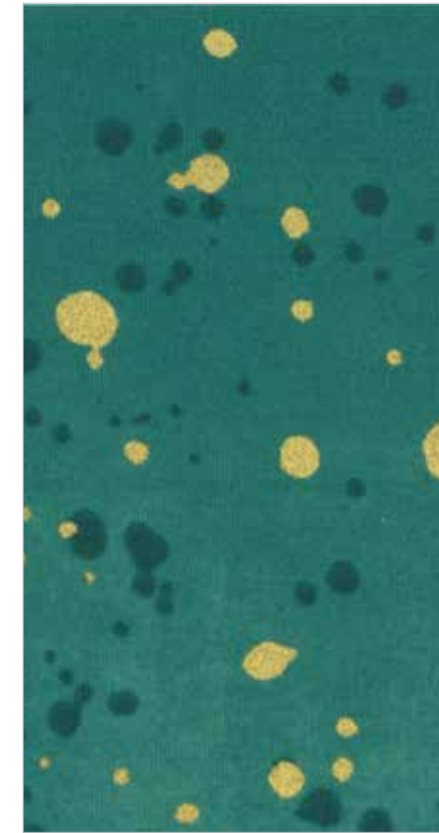

Lagoon
shown at 100%

10873

Asst.
15

Asst.
10

ABM

HYM

JRM

KIT

•30 Prints •100% Premium Cotton

APRIL DELIVERY

HYMs include 1/2 yard of all 30 skus. JRMs include 30 skus plus two each of 10873-14, 31, 201, 209, 219, 224, 317, 319, 320 and 412.