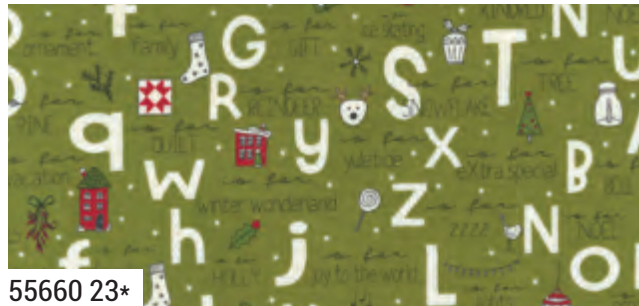

ON DASHER

Sweetwater

Our main goal while designing On Dasher was to create a Christmas collection that was lighthearted and fun. What's more fun than a reindeer? While we could have named the collection after another more famous reindeer, we thought we would put the spotlight on the first name that Santa calls on Christmas Eve. On Dasher is created with the traditional colors of red and green, with just a touch of icy blue. There are a few Christmas-themed prints in the line that are coupled with several blenders that can be used with any project. We hope you have as much fun creating with On Dasher as we did designing the collection.

55668 13*

55663 13

55665 13*

55667 13

55661 13*

55664 23

55660 23*

55667 11