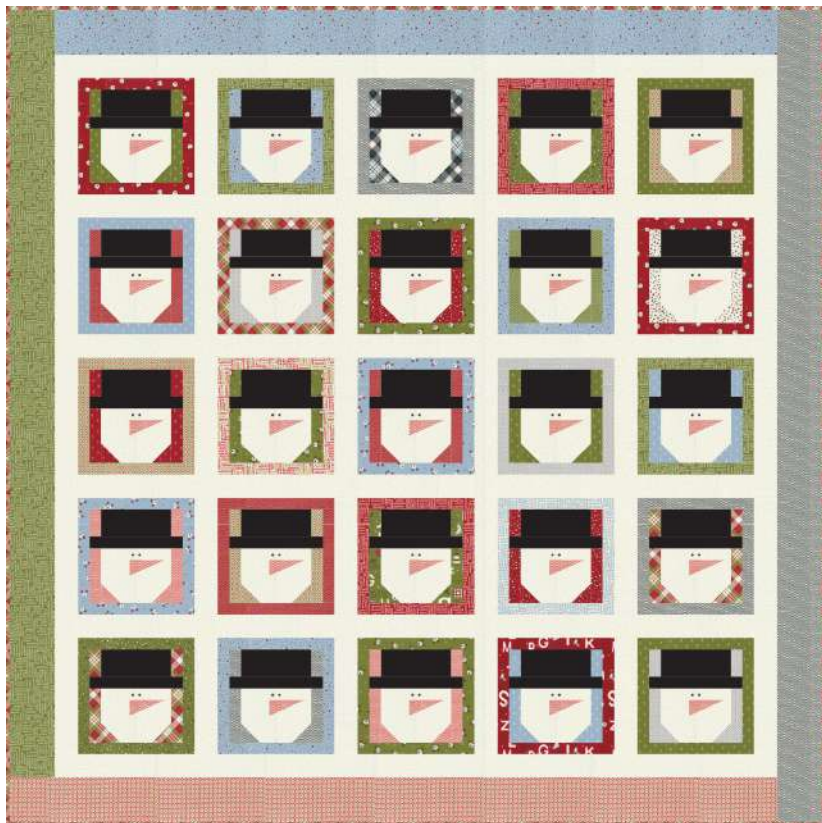

Snow Day

Sweetwater • 53" x 53"

SW P311

Retail

Up North

Sweetwater • 53" x 57"

SW P312

Retail

Yardage Requirements

1 Quilt	10 Quilts
----------------	-----------

	55660LC 7 52106 78030 9	Blocks	
		1 LC	10 LCs
	9900 118 7 52106 25866 2	Blocks	
		1/2 yd	5 yds
	55665 21 7 52106 78056 9	Blocks	
		1 1/2 yds	15 yds
	55665 14 7 52106 78054 5	Borders	
		1/4 yd	2 1/2 yds
	55667 31 7 52106 78061 3	Borders	
		1/4 yd	2 1/2 yds
	55662 12 7 52106 78041 5	Borders	
		1/4 yd	2 1/2 yds
	55663 13 7 52106 78046 0	Borders	
		1/4 yd	2 1/2 yds
	55664 11 7 52106 78048 4	Binding	
		1/2 yd	5 yds