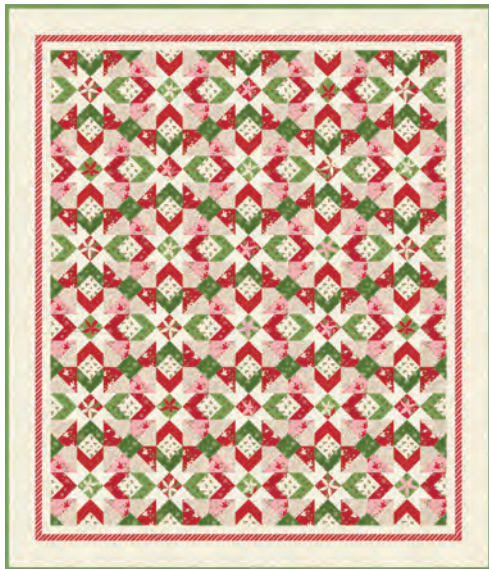

Once upon a Christmas

by Sweetfire Road

A

Twinkling eyes and happy hearts meet with the familiar comforts of the season in my new collection for Moda, "Once Upon a Christmas." Featuring timeless motifs of sweet holly berries, shiny baubles on evergreen branches and peppermint sticks... My wish is that this collection inspires many happy quilty makes to help you and your loved ones celebrate the season of hope and joy.

May 2024 Delivery

IG | @sweetfireroad
#onceuponachristmasfabric

moda FABRICS + SUPPLIES®

B

C

D

E

- A) SFR 0019 Christmas Joy | 68" x 68"
 B) SFR 0017 Holly Garland | 54" x 63"
 C) SFR 0018 Gather 'Round | 54" x 64"
 D) SFR 0021 Wrapping Party | 63" x 75" *JR Friendly Pattern also includes table runner 16" x 38"*
 E) SFR 0020 'Tis The Season Pillow Set | 20" x 20"