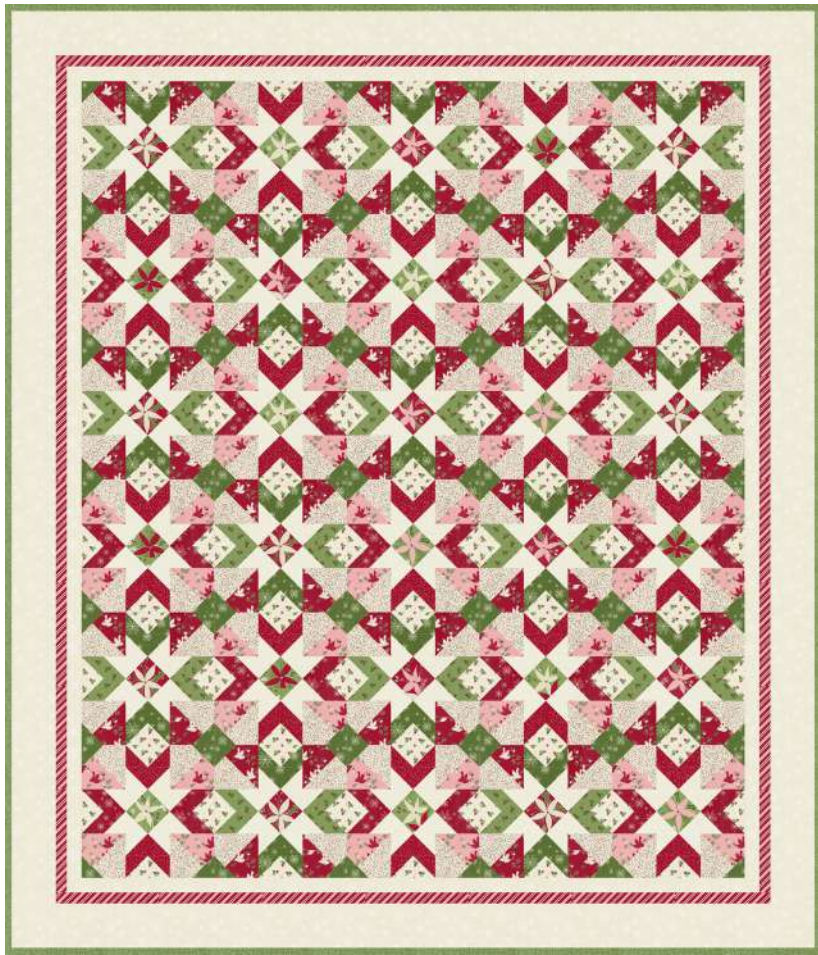

Holly Garden

Sweetfire Road • 54 1/2" x 63 1/2"

SFR 0017

Retail

Yardage Requirements

| | 1 Quilt | 10 Quilts |
|--------------------------------------------------------------------------------------------------------------------------|--------------------------------|------------|
|  43161 12 7 52106 76633 4 | Blocks 1/4 yd | 2 1/2 yds |
|  43161 14 7 52106 76635 8 | Blocks 1/4 yd | 2 1/2 yds |
|  43166 12 7 52106 76656 3 | Border 1/3 yd | 3 1/3 yds |
|  43163 12 7 52106 76640 2 | Blocks 1/2 yd | 5 yds |
|  43163 13 7 52106 76641 9 | Blocks 1/2 yd | 5 yds |
|  43164 12 7 52106 76643 3 | Blocks 1/2 yd | 5 yds |
|  43165 14 7 52106 76654 9 | Blocks 1/2 yd | 5 yds |
|  43167 12 7 52106 76660 0 | Blocks 1/2 yd | 5 yds |
|  43167 14 7 52106 76662 4 | Binding 5/8 yd | 6 1/4 yds |
|  43165 11 7 52106 76646 4 | Blocks 2/3 yd | 6 2/3 yds |
|  43164 15 7 52106 76644 0 | Blocks 3/4 yd | 7 1/2 yds |
|  43167 11 7 52106 76659 4 | Blocks 1 yd | 10 yds |
|  43164 21 7 52106 76645 7 | Blocks, Borders 1 yd | 10 yds |
|  43167 21 7 52106 76663 1 | Blocks 1 1/8 yds | 11 1/4 yds |
|  43161 14 7 52106 76635 8 | Backing 3 1/2 yds | 35 yds |

Gather 'Round

Sweetfire Road • 54 1/2" x 64 1/2"

SFR 0018

Retail

| Yardage Requirements | 1 Quilt | 10 Quilts |
|----------------------|---------|-----------|
|----------------------|---------|-----------|