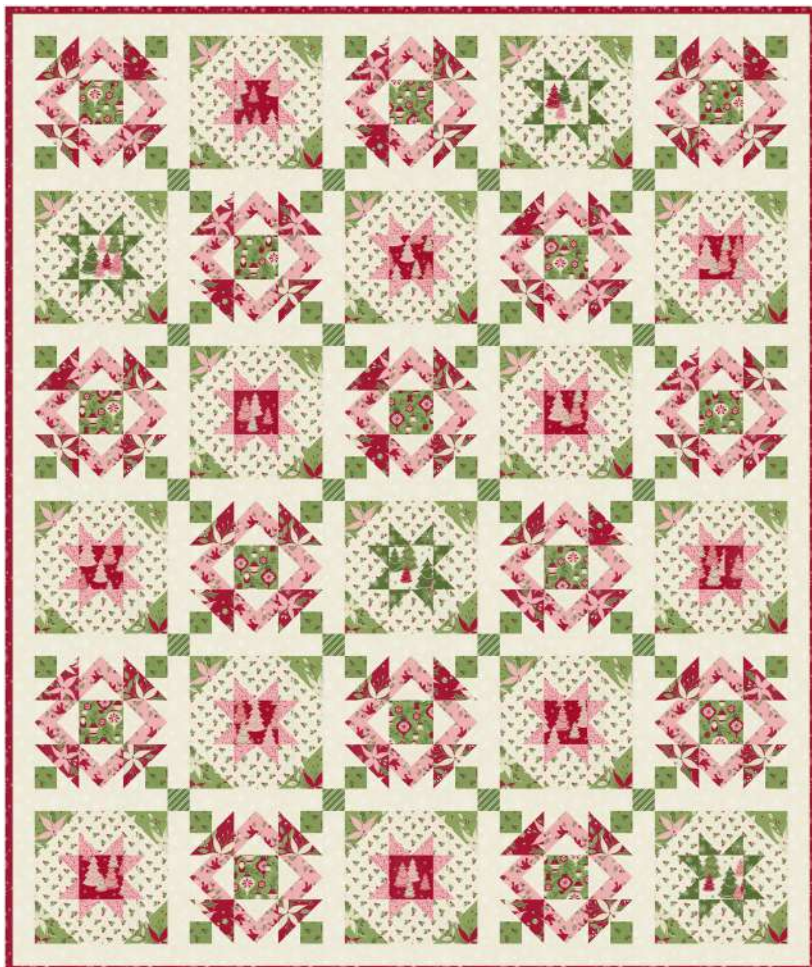

Holly Garden

Sweetfire Road • 54 1/2" x 63 1/2"

SFR 0017

Retail

Yardage Requirements

| | 1 Quilt | 10 Quilts |
|--------------------------------------------------------------------------------------------------------------------------|--------------------------------|------------|
|  43161 12 7 52106 76633 4 | Blocks 1/4 yd | 2 1/2 yds |
|  43161 14 7 52106 76635 8 | Blocks 1/4 yd | 2 1/2 yds |
|  43166 12 7 52106 76656 3 | Border 1/3 yd | 3 1/3 yds |
|  43163 12 7 52106 76640 2 | Blocks 1/2 yd | 5 yds |
|  43163 13 7 52106 76641 9 | Blocks 1/2 yd | 5 yds |
|  43164 12 7 52106 76643 3 | Blocks 1/2 yd | 5 yds |
|  43165 14 7 52106 76654 9 | Blocks 1/2 yd | 5 yds |
|  43167 12 7 52106 76660 0 | Blocks 1/2 yd | 5 yds |
|  43167 14 7 52106 76662 4 | Binding 5/8 yd | 6 1/4 yds |
|  43165 11 7 52106 76646 4 | Blocks 2/3 yd | 6 2/3 yds |
|  43164 15 7 52106 76644 0 | Blocks 3/4 yd | 7 1/2 yds |
|  43167 11 7 52106 76659 4 | Blocks 1 yd | 10 yds |
|  43164 21 7 52106 76645 7 | Blocks, Borders 1 yd | 10 yds |
|  43167 21 7 52106 76663 1 | Blocks 1 1/8 yds | 11 1/4 yds |
|  43161 14 7 52106 76635 8 | Backing 3 1/2 yds | 35 yds |

Gather 'Round

Sweetfire Road • 54 1/2" x 64 1/2"

SFR 0018

Retail

| Yardage Requirements | 1 Quilt | 10 Quilts |
|----------------------|---------|-----------|
|----------------------|---------|-----------|