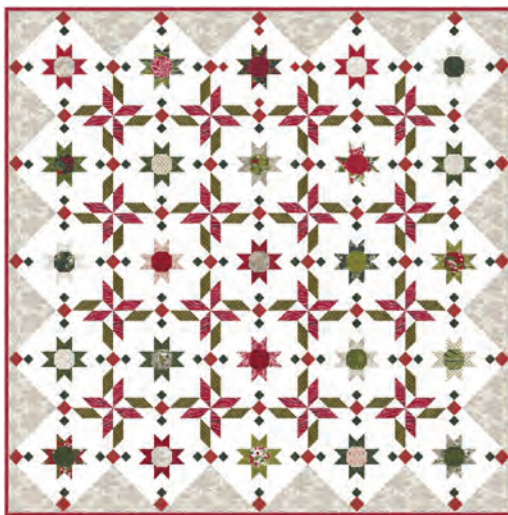

A

B

C

D

Patterns by BasicGrey

A) BG PAT 071 Pine View | 64" x 74"

Light & Dark Versions

B) BG PAT 072 Pine Valley | 69" x 69"

LC Friendly

C) BG PAT 073 Bulbs & Garland | 70" x 79"

LC Friendly

D) BG PAT 074 Lost in the Pines | 69" x 69"

JR Friendly