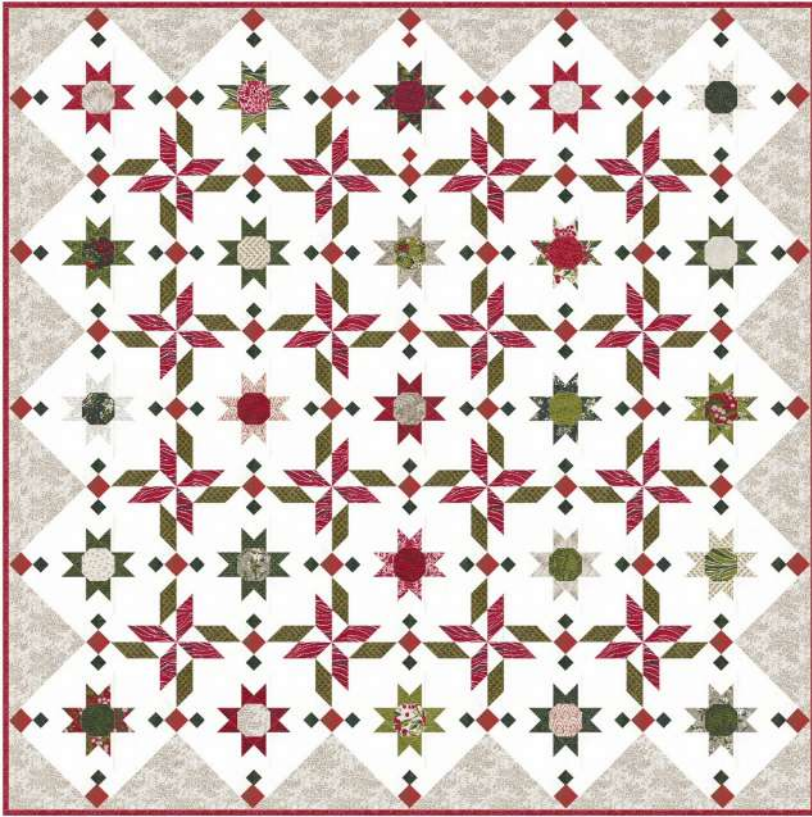

## Noel Pillow

Sew Lux Fabric • 18" x 18"

SLF 2111 Retail