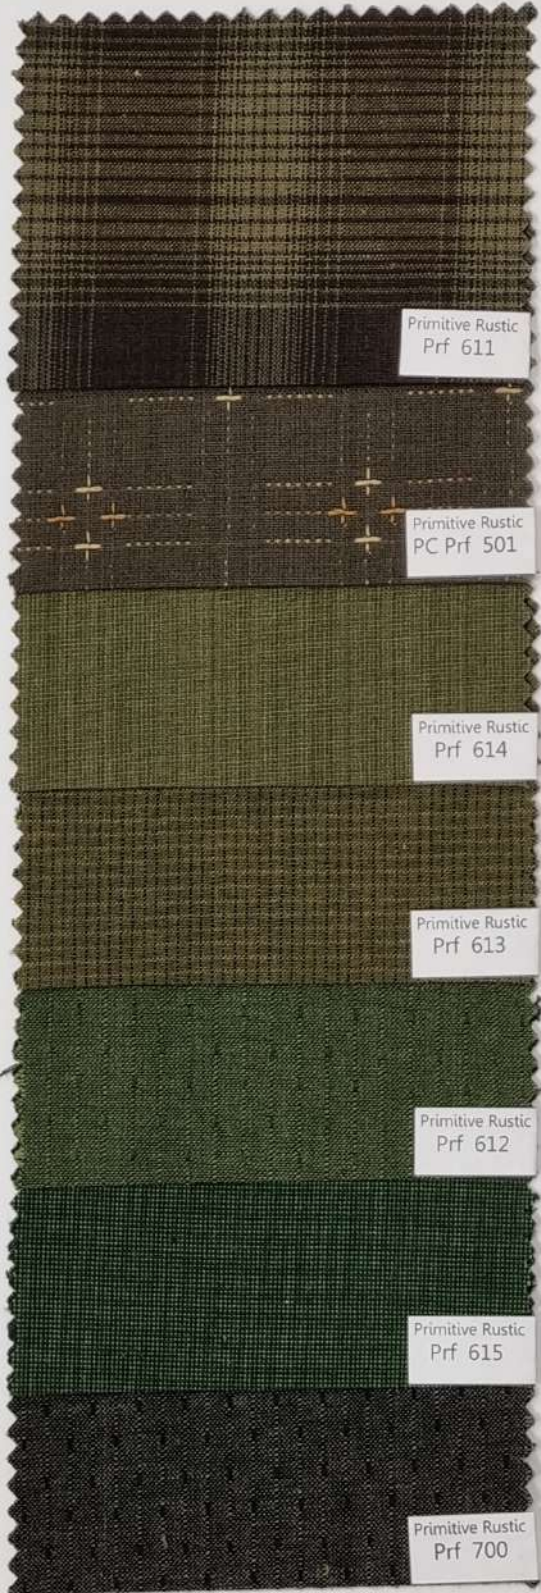

Primitive Rustic Collection

Garnet

Barn Red

Primitive Rustic Collection

Spice

Brown

www.diamondtextilesusa.com

Primitive Rustic Collection

Congo

Khaki

Primitive Rustic Collection

Peanut

Ginger

www.diamondtextilesusa.com

Primitive Rustic Collection

Taupe/Pewter

Charcoal/Grey

Primitive Rustic
Prf 582

Primitive Rustic
Prf 586

Primitive Rustic
Prf 589

Primitive Rustic
Prf 587

Primitive Rustic
Prf 585

Primitive Rustic
Prf 588

Primitive Rustic
Prf 583

Primitive Rustic
Prf 576

Primitive Rustic
Prf 635

Primitive Rustic
Prf 823

Primitive Rustic
Prf 637

Primitive Rustic
Prf 3333 Charcoal

Primitive Rustic Collection

Black/Iron

Indigo/Black