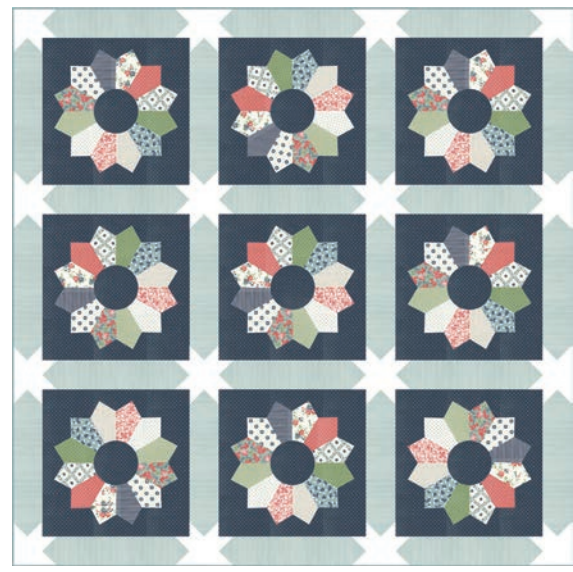

C

Patterns by Thimble Blossoms

- A) TB 282 Cottage | 68" x 68"
- B) TB 283 Rosie | 72" x 72" | 2 bkgd options
- C) TB 284 Sea Salt | 76" x 76"
- D) TB 285 Granny | 50" x 50"