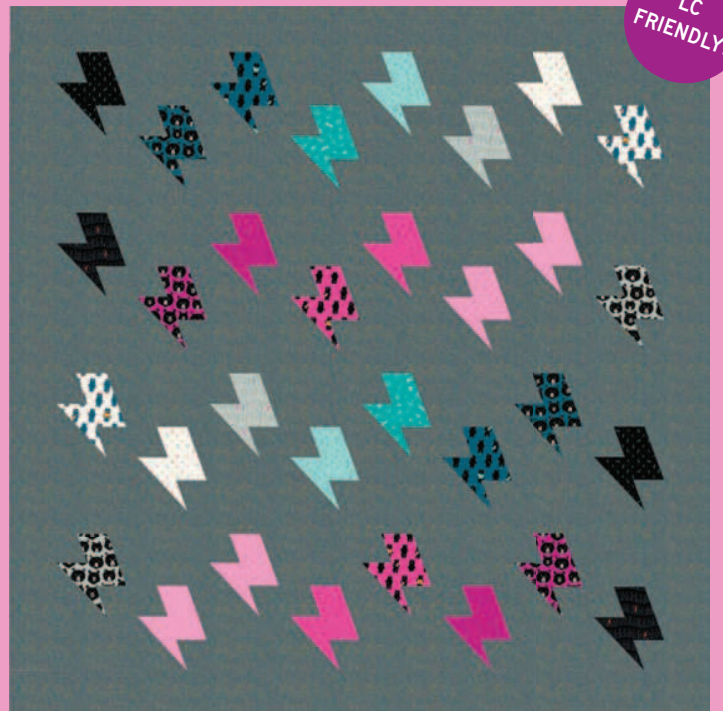

FO
FRIENDLY!

TLQ 1018 Tara Lee Quiltery | Bolt

72" x 72"

LC
FRIENDLY!

RS4108 11
HUE | NATURAL

RS4108 28
HUE | LUPINE

RS4108 27
HUE | FLORA

RS4108 25
HUE | CINNAMON