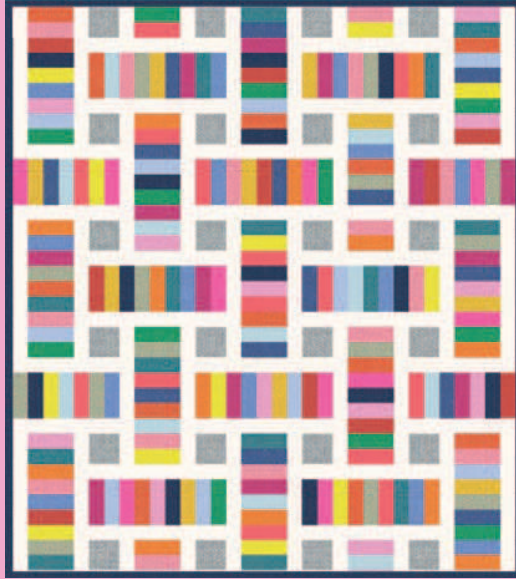

KTQ 178
66" x 74"

Kitchen Table Quilting
The Irene Quilt