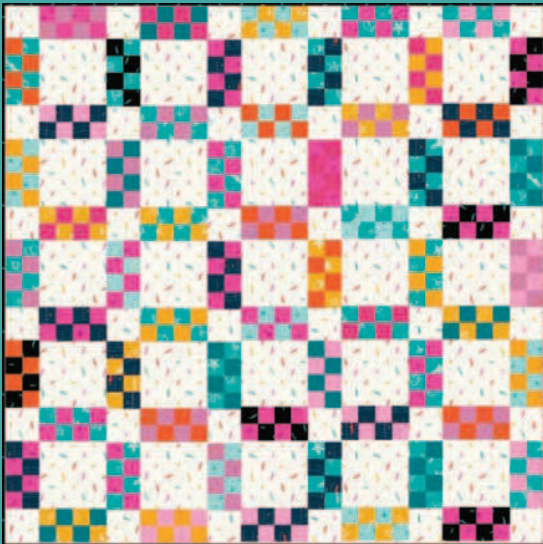

BLACK RS5027 61M

GHOSTLY RS5027 135

STORYTIME RS5027 129

FROST RS5027 84M

MM 026 64" x 72"
Modernly Morgan | Jelly Stars

JR
FRIENDLY!

SMA 114 Sew Mariana | Duck And Weave 56" x 73"

ES 544ZIG Everyday Stitches | Zigs 76" x 55"