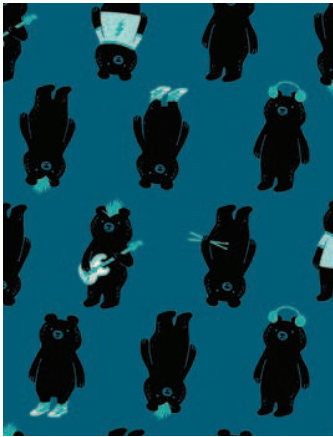

RS2104 17G
GROUPEE | SUCCULENT

RS2103 13
THE BAND | THUNDER

RS2102 14
TEDDY AND THE BEARS | THUNDER

RS2110 17L
TEDDY AND THE BEARS | THUNDER

RS2105 13
FRETBOARD | DARK TURQUOISE

RS2105 16
FRETBOARD | BLACK