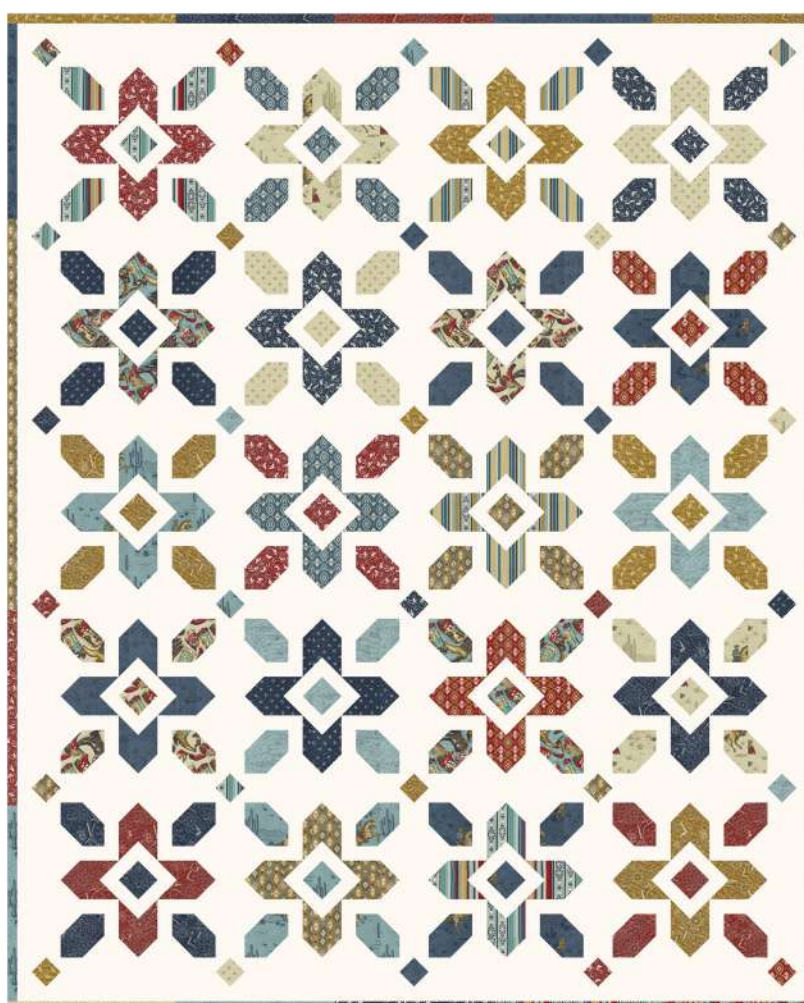

Crossing Paths

Happy Quilting • 82" x 101"

HQ 133

Retail

Yardage Requirements

1 Quilt

10 Quilts

33795 17

Blocks

F8

1 1/4 yds

33796 19

Blocks

F8

1 1/4 yds

33794 12

Blocks

1/4 yd

2 1/2 yds

33797 20

Blocks

1/4 yd

2 1/2 yds

33791 17

Backing

1/2 yd

5 yds

33792 11

Binding

1/4 yd

2 1/2 yds

Yardage Requirements

1 Quilt

10 Quilts

33790AB

Blocks, binding

1 AB

10 ABs

9900 200

Background

6 3/4 yds

67 1/2 yds

33792 11

Backing

6 yds

60 yds