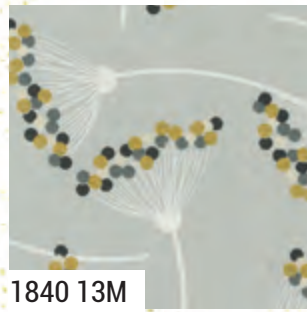

1845 11M*

1842 11M

1843 13*

1660 86

1845 13

1846 12M

1842 12M*

1840 12M*

1841 12M

moda

JUNE DELIVERY

shimmer ZEN CHIC

1840

Asst. 15

Asst. 10

Low Cal 10

AB

JR

LC

MC

PP

JUNE DELIVERY

•33 Prints •100% Premium Cotton

AB includes 33 skus. JRs, LCs, MCs & PPs include 33 skus plus two each of 1840-11M & 15M, 1845-11M & 1846.