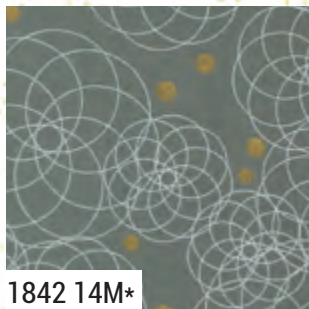

C) ZC WSQP Winter Star | 33" x 33"

shimmer ZEN CHIC

1840 11M*

1660 140M

1843 12

1846 11M*

1844 11M*

1841 11M*

1845 11M*

1842 11M

1843 13*

1660 86

1845 13

1846 12M

1842 12M*

1840 12M*

1841 12M

moda

JUNE DELIVERY

shimmer ZEN CHIC

1840

Asst. 15

Asst. 10

Low Cal 10