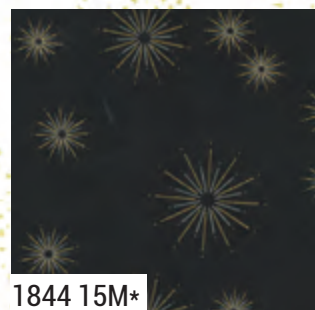

C) ZC WSQP Winter Star | 33" x 33"

shimmer ZEN CHIC

1840 11M*

1660 140M

1843 12

1846 11M*

1844 11M*

1841 11M*

1845 11M*

1842 11M

1843 13*

1660 86

1845 13

1846 12M

1842 12M*

1840 12M*

1841 12M

moda

JUNE DELIVERY

shimmer ZEN CHIC

1840

Asst. 15

Asst. 10

Low Cal 10