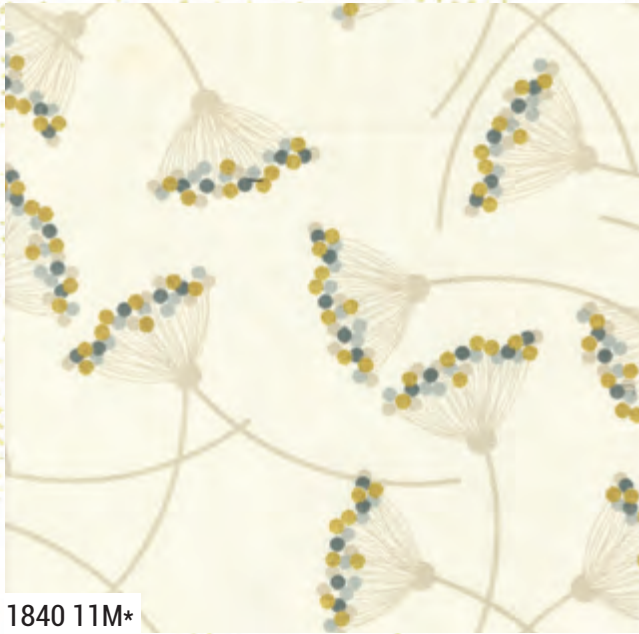

moda FABRICS + SUPPLIES®

A

C

B

Patterns by Zen Chic

A) ZC MSQP Mega Star | 49" x 49"

JR Friendly

B) ZC TTQP Those Trees | 58" x 71"

C) ZC WSQP Winter Star | 33" x 33"

shimmer ZEN CHIC

1840 11M*

1660 140M

1843 12

1846 11M*

1844 11M*

1841 11M*