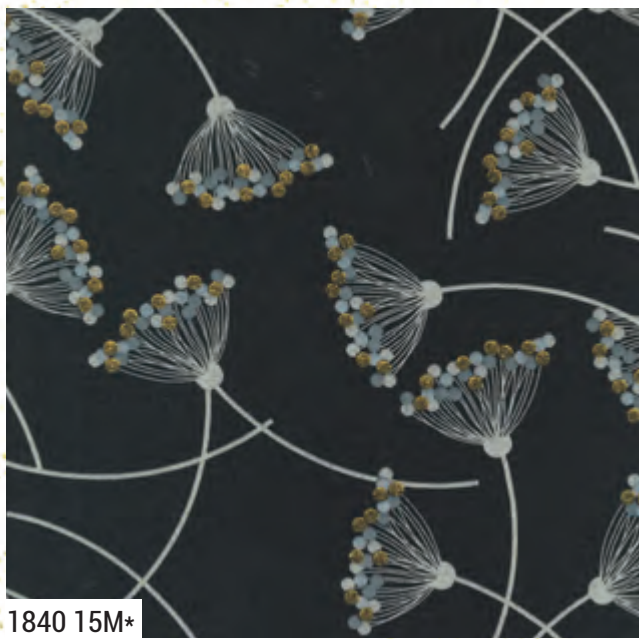

shimmer

ZEN CHIC

Picture a lively crew of white, ecru, light grey, graphite, black, and a touch of gold metallic shimmer. These fabrics don't follow the seasonal crowd; they effortlessly balance modern sophistication and festivity, perfect for creating quilts that make a statement, holiday or not.

C) ZC WSQP Winter Star | 33" x 33"

shimmer ZEN CHIC

1840 11M*

1660 140M

1843 12

1846 11M*

1844 11M*

1841 11M*

1845 11M*

1842 11M

1843 13*

1660 86

1845 13

1846 12M

1842 12M*

1840 12M*

1841 12M

moda

JUNE DELIVERY

shimmer ZEN CHIC

1840

Asst. 15

Asst. 10

Low Cal 10