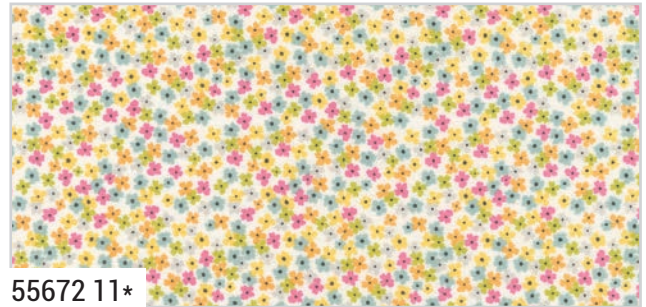

Packaged panel includes
one 36" x 54" panel.
100% Cotton Canvas

55678 11P

SW P313 Alphabet Soup | 50" x 50"

SW P314 Twirl | 52" x 64" LC Friendly

Shine Sweetwaters

9900 200 OFF WHITE

55670 11*

55675 21

55675 11*

55673 11*

55671 11*

55672 11*

9900 23 30s YELLOW

55671 24

55677 14

55674 24*