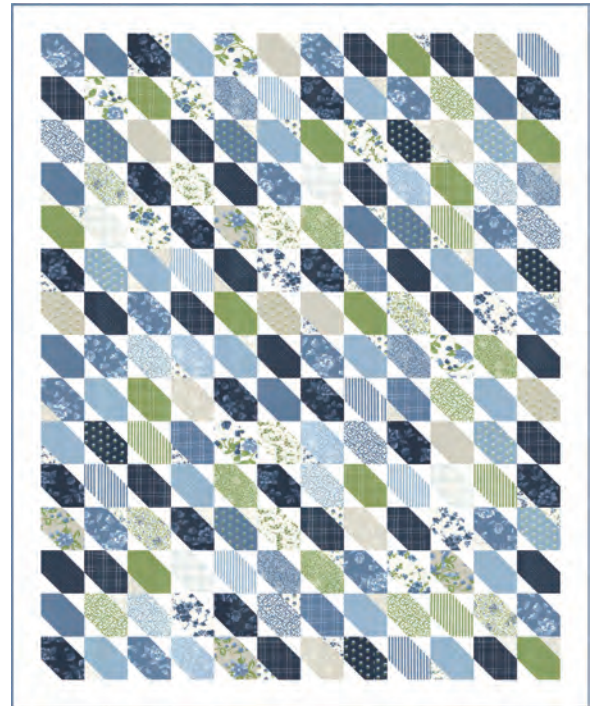

A

D

B

KIT
55300

E

C

Patterns by Thimble Blossoms

- A) TB 188 Swoon Sixteen | 74" x 74"
- B) TB 278 Edelweiss | 74" x 74" *KIT55300*
- C) TB 279 Sand & Sea | 78" x 78"
- D) TB 280 Coastal | 60" x 73" *LC Friendly*
- E) TB 281 Sweet Escape 2 | 80" x 80"