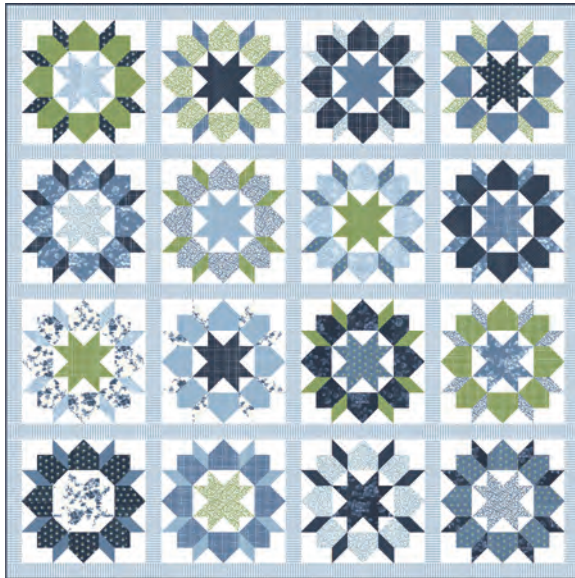

A

D

B

KIT
55300

E

C

Patterns by Thimble Blossoms

- A) TB 188 Swoon Sixteen | 74" x 74"
- B) TB 278 Edelweiss | 74" x 74" *KIT55300*
- C) TB 279 Sand & Sea | 78" x 78"
- D) TB 280 Coastal | 60" x 73" *LC Friendly*
- E) TB 281 Sweet Escape 2 | 80" x 80"