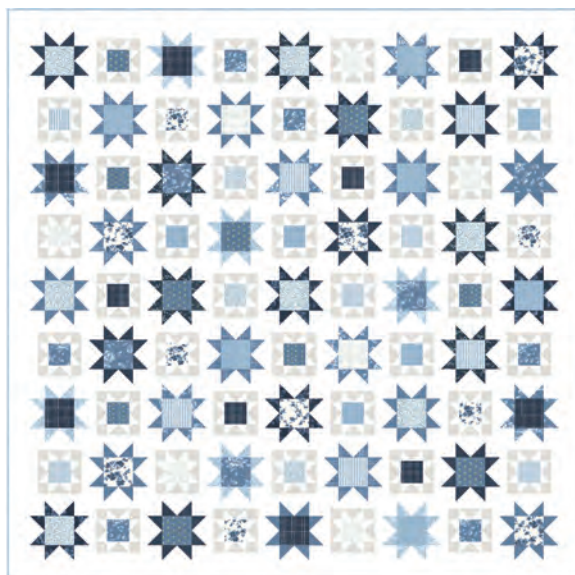

E

C

Patterns by Thimble Blossoms

- A) TB 188 Swoon Sixteen | 74" x 74"
- B) TB 278 Edelweiss | 74" x 74" *KIT55300*
- C) TB 279 Sand & Sea | 78" x 78"
- D) TB 280 Coastal | 60" x 73" *LC Friendly*
- E) TB 281 Sweet Escape 2 | 80" x 80"